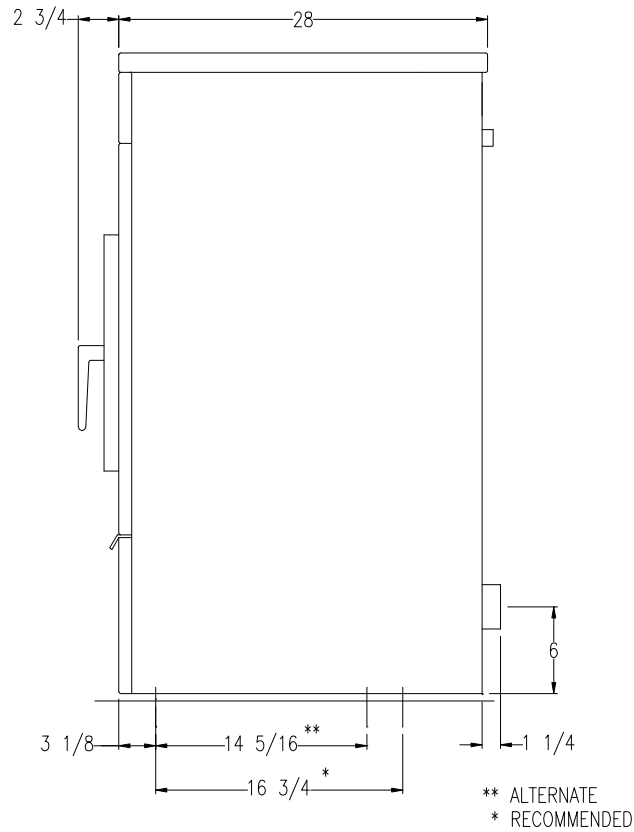

Dexter Commercial T-350 Express Washer Mounting Dimensions

FRONT

SIDE

REAR

Dexter Laundry, Inc.
 2211 W. Grimes, Fairfield, Iowa 52556
www.dexterlaundry.com
 1-800-524-2954

© Rev. 3. 3/2009, Dexter Laundry, Inc.