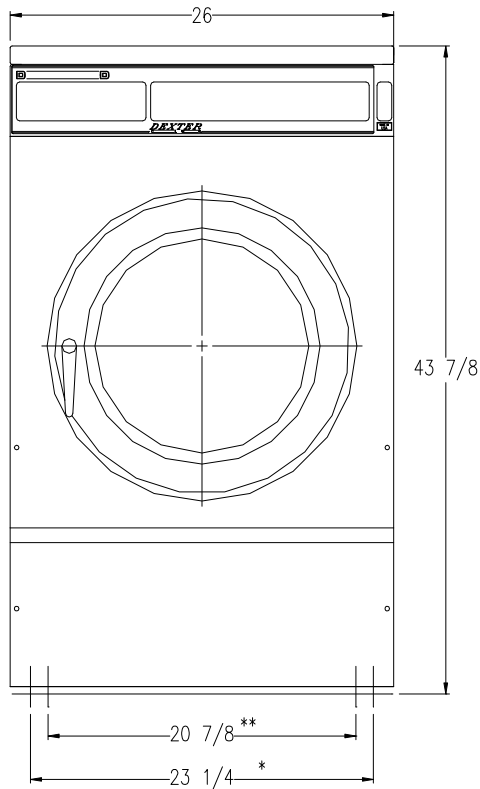

Dexter Commercial T-350 Express Washer Mounting Dimensions

FRONT

SIDE

REAR

Dexter Laundry, Inc.
 2211 W. Grimes, Fairfield, Iowa 52556
www.dexterlaundry.com
 1-800-524-2954

© Rev. 3. 3/2009, Dexter Laundry, Inc.