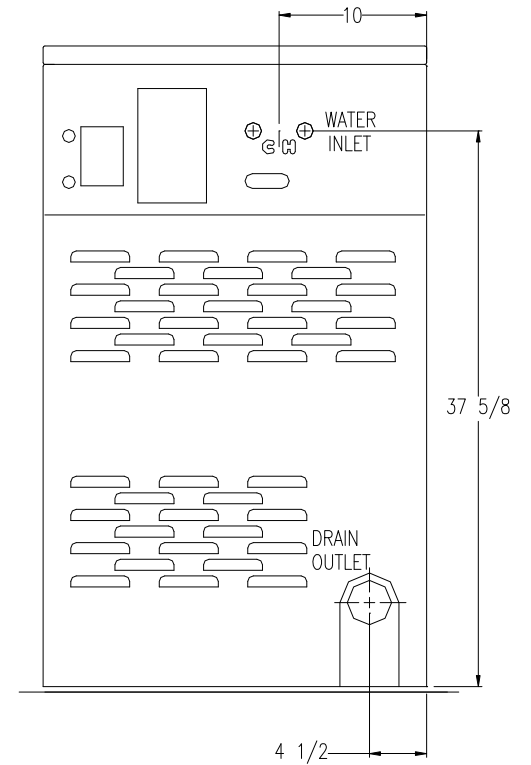

Dexter Commercial T-350 Express Washer Mounting Dimensions

FRONT

SIDE

REAR

Dexter Laundry, Inc.
 2211 W. Grimes, Fairfield, Iowa 52556
www.dexterlaundry.com
 1-800-524-2954

© Rev. 3. 3/2009, Dexter Laundry, Inc.