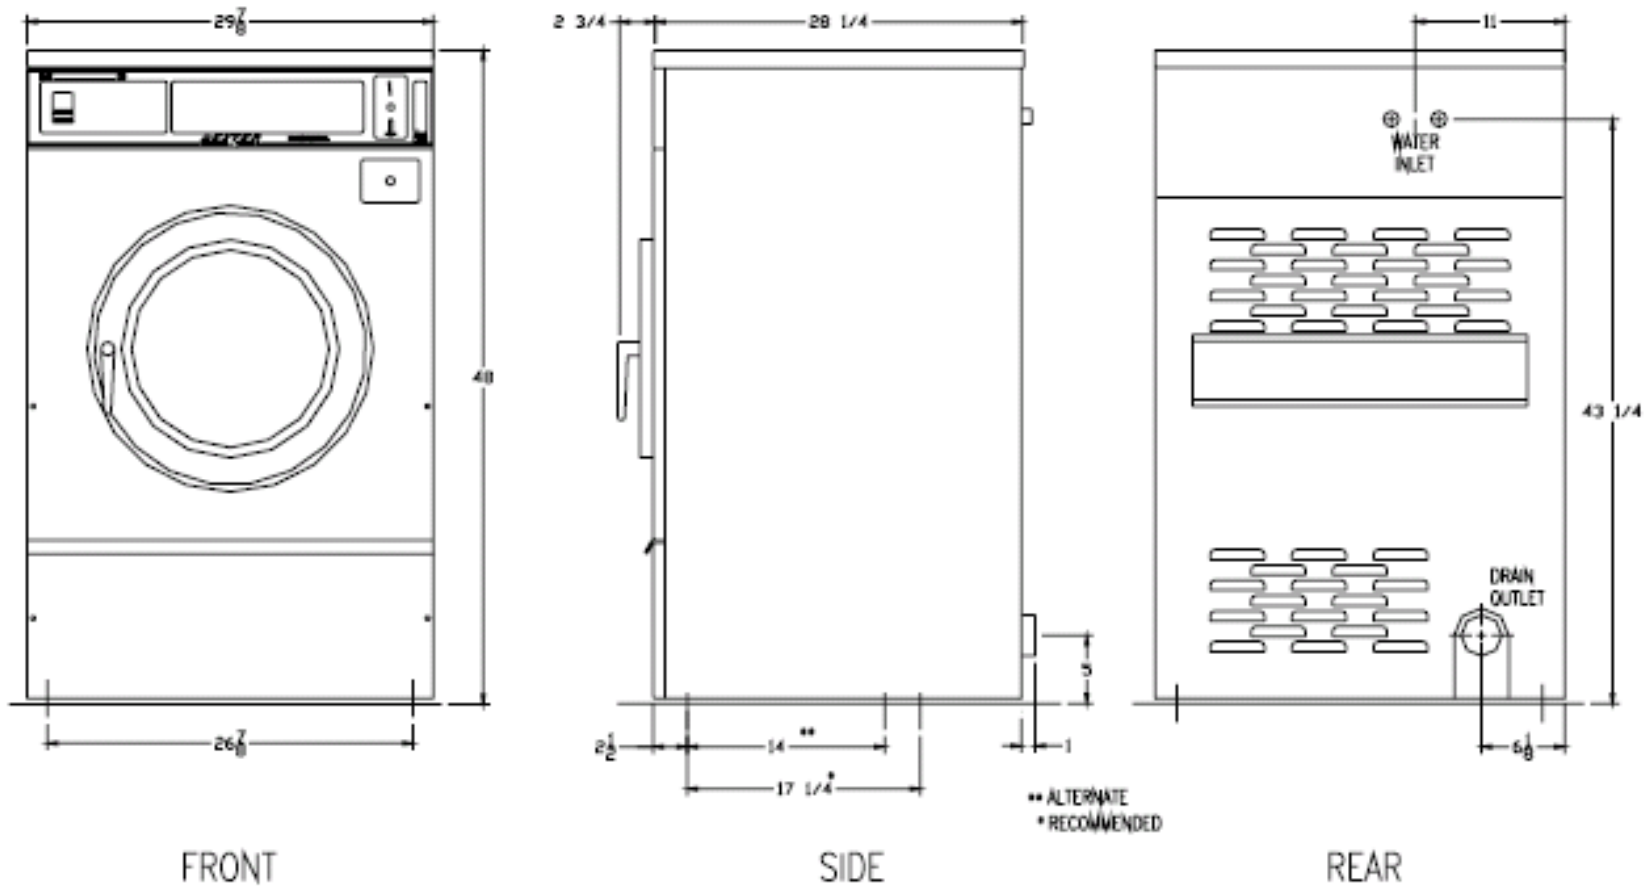

Dexter Commercial T-450 Express Washer Mounting Dimensions

Dexter Laundry, Inc.
 2211 W. Grimes, Fairfield, Iowa 52556
www.dexterlaundry.com
 1-800-524-2954

© Rev. 3. 3/2009, Dexter Laundry, Inc.

Dexter reserves the right to change specifications without notice.