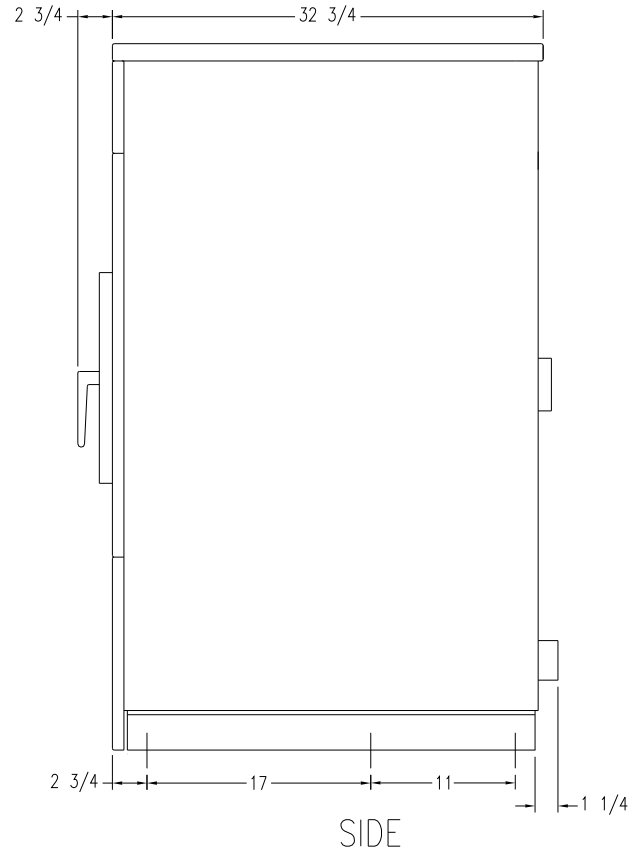

Dexter Commercial T-750 Express Washer Mounting Dimensions

Dexter Laundry, Inc.
 2211 W. Grimes, Fairfield, Iowa 52556
www.dexterlaundry.com
 1-800-524-2954

© Rev. 3. 3/2009, Dexter Laundry, Inc.

Dexter reserves the right to change specifications without notice.