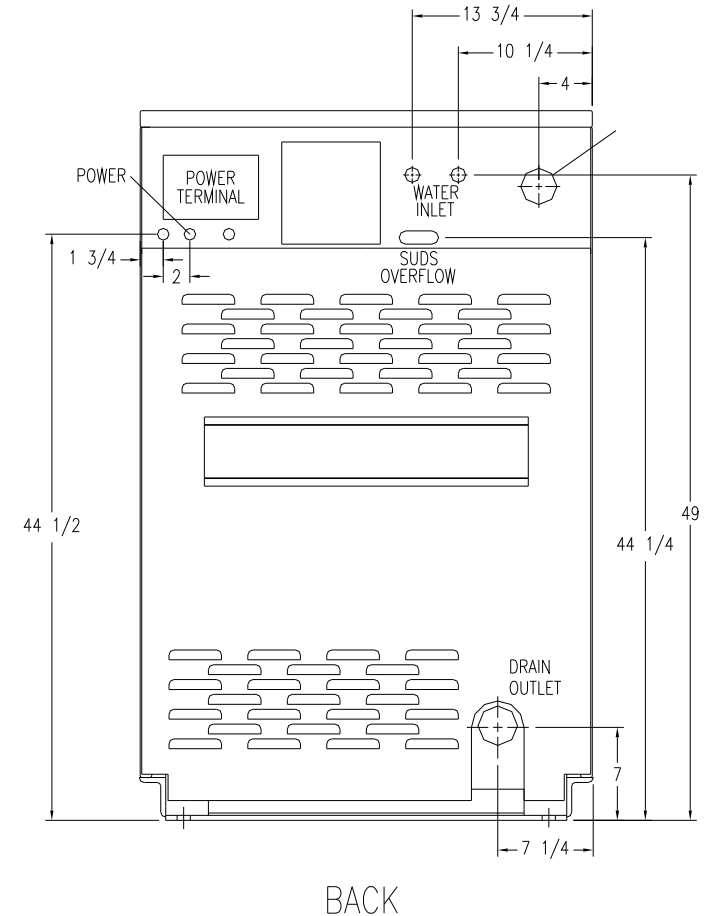

Dexter Commercial T-750 Express Washer Mounting Dimensions

Dexter Laundry, Inc.
 2211 W. Grimes, Fairfield, Iowa 52556
www.dexterlaundry.com
 1-800-524-2954

© Rev. 3. 3/2009, Dexter Laundry, Inc.

Dexter reserves the right to change specifications without notice.