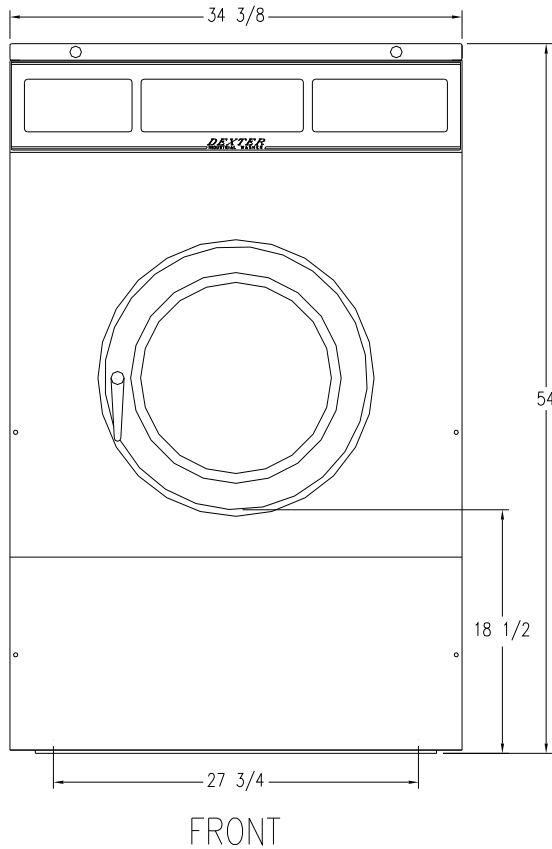

Dexter Commercial T-750 Express Washer Mounting Dimensions

Dexter Laundry, Inc.
 2211 W. Grimes, Fairfield, Iowa 52556
www.dexterlaundry.com
 1-800-524-2954

© Rev. 3. 3/2009, Dexter Laundry, Inc.

Dexter reserves the right to change specifications without notice.