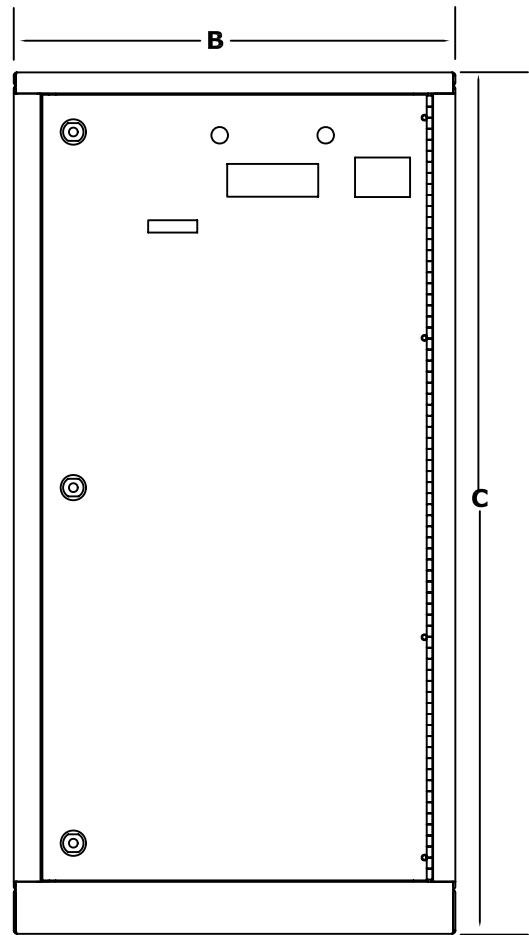

EASY CARD CABINET DIMENSIONS

A - 28 7/8 inches
B - 25 inches
C - 48 3/4 inches
D - 5/8ths hole diameter
E - 2 inches
F - 21 inches
G - 24 7/8 inches

Cabinet to be hard wired to 120v/60hz/15amp