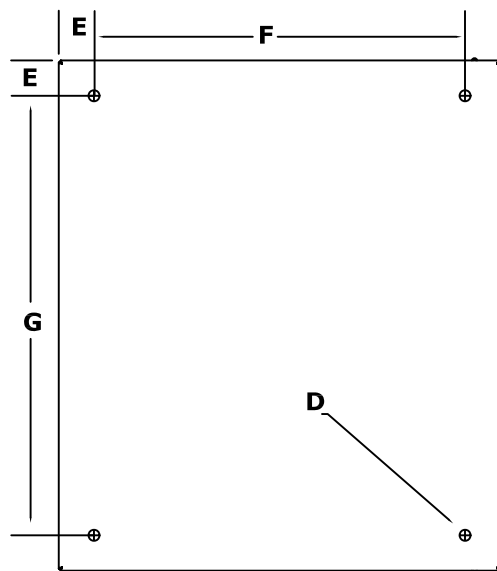

EASY CARD CABINET DIMENSIONS

A - 28 7/8 inches
B - 25 inches
C - 48 3/4 inches
D - 5/8ths hole diameter
E - 2 inches
F - 21 inches
G - 24 7/8 inches

Cabinet to be hard wired to 120v/60hz/15amp