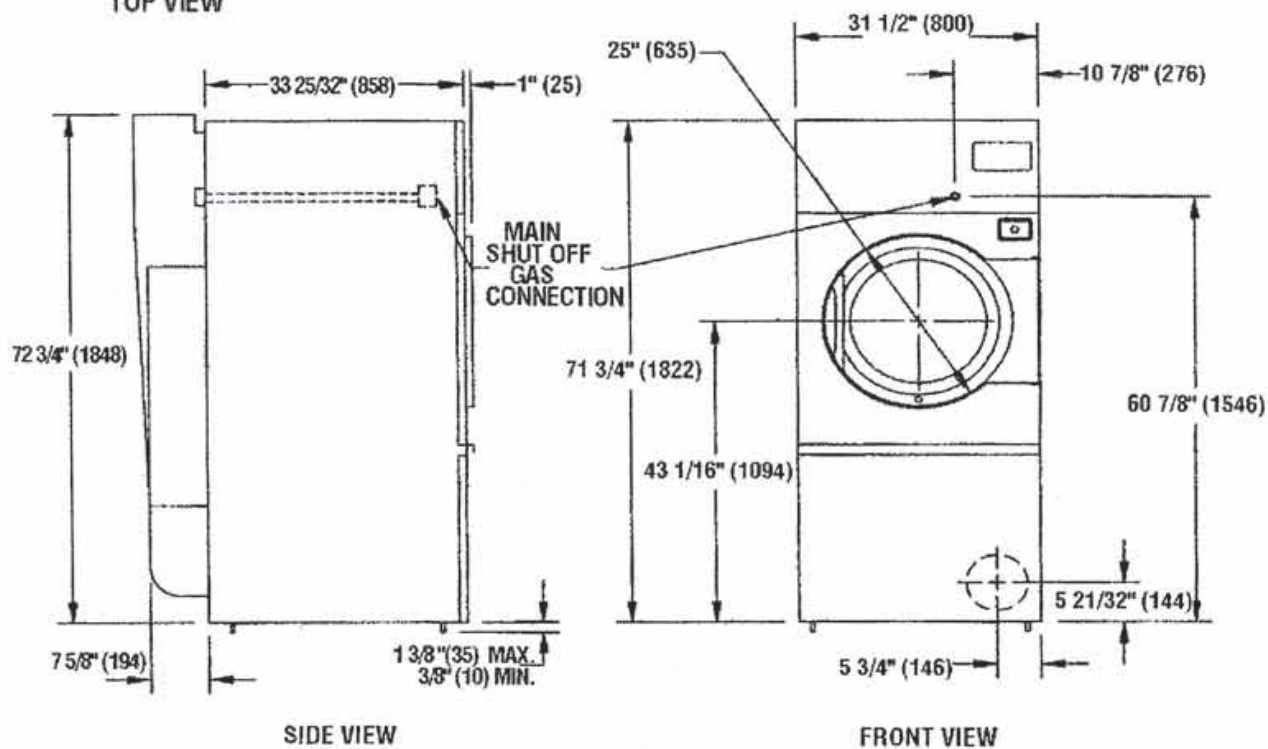

## Dexter On-Premise / Industrial 30 Pound Dryer Mounting Dimensions

**Dexter Laundry, Inc.**  
 2211 W. Grimes, Fairfield, Iowa 52556  
[www.dexterlaundry.com](http://www.dexterlaundry.com)  
 1-800-524-2954