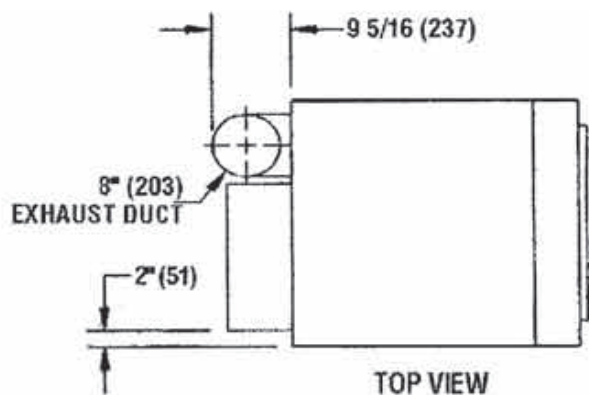

## Dexter On-Premise / Industrial 30 Pound Dryer Mounting Dimensions

**Dexter Laundry, Inc.**  
 2211 W. Grimes, Fairfield, Iowa 52556  
[www.dexterlaundry.com](http://www.dexterlaundry.com)  
 1-800-524-2954