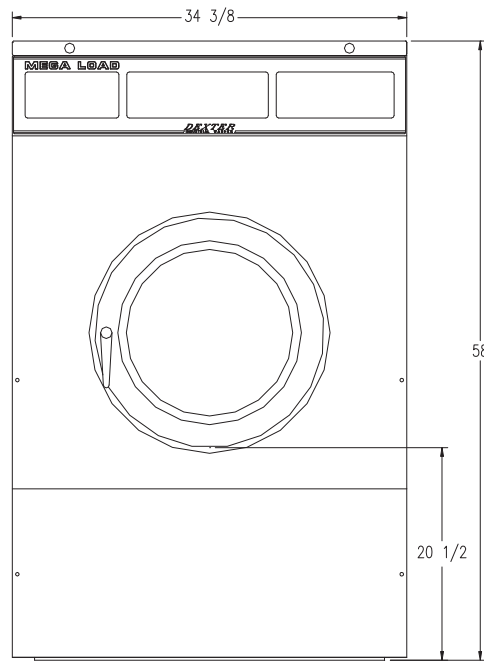

Dexter On-Premise / Industrial T-1200 Washer Mounting Dimensions

FRONT

SIDE

BACK

** DIMENSIONS ARE APPROXIMATE

Dexter Laundry, Inc.
 2211 W. Grimes, Fairfield, Iowa 52556
www.dexterlaundry.com
 1-800-524-2954