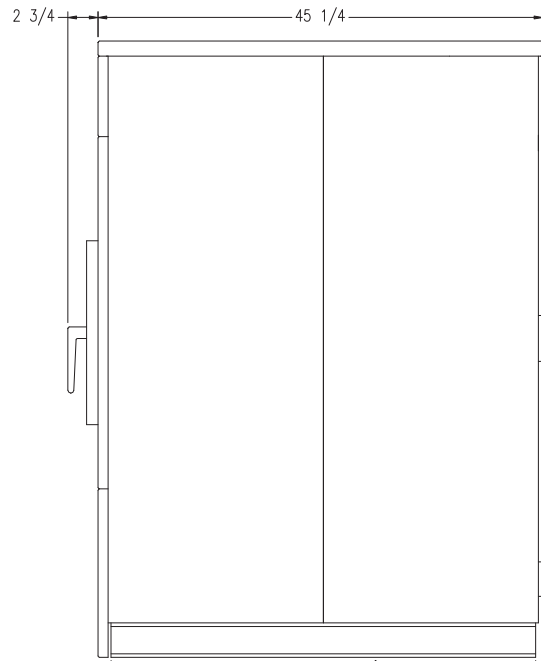

Dexter On-Premise / Industrial T-1200 Washer Mounting Dimensions

FRONT

SIDE

BACK

** DIMENSIONS ARE APPROXIMATE

Dexter Laundry, Inc.
 2211 W. Grimes, Fairfield, Iowa 52556
www.dexterlaundry.com
 1-800-524-2954