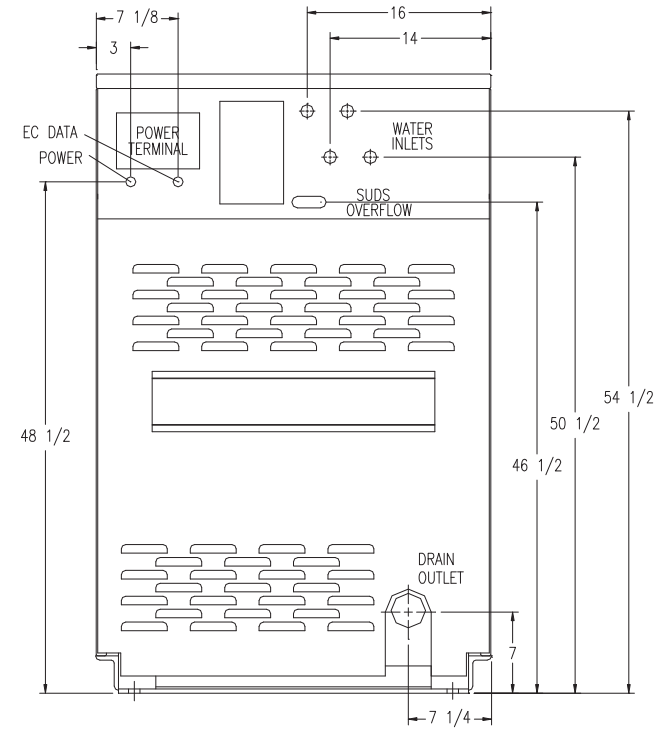

Dexter On-Premise / Industrial T-1200 Washer Mounting Dimensions

FRONT

SIDE

BACK

** DIMENSIONS ARE APPROXIMATE

Dexter Laundry, Inc.
 2211 W. Grimes, Fairfield, Iowa 52556
www.dexterlaundry.com
 1-800-524-2954