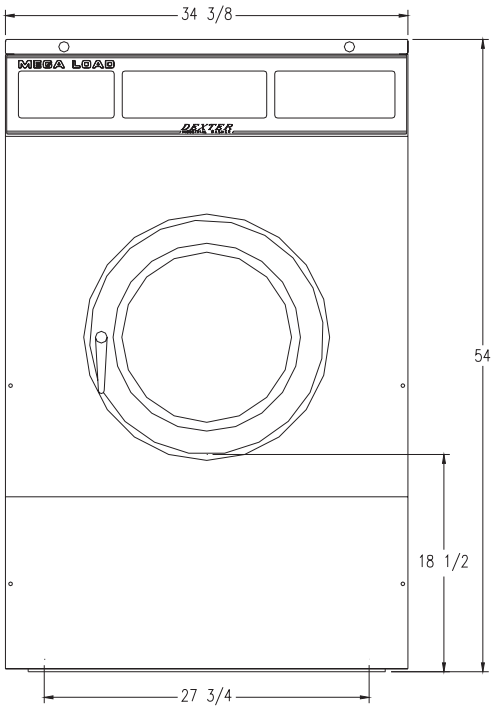

# Dexter On-Premise / Industrial T-900 Washer Mounting Dimensions

FRONT

SIDE

BACK

**Dexter Laundry, Inc.**  
 2211 W. Grimes, Fairfield, Iowa 52556  
[www.dexterlaundry.com](http://www.dexterlaundry.com)  
 1-800-524-2954