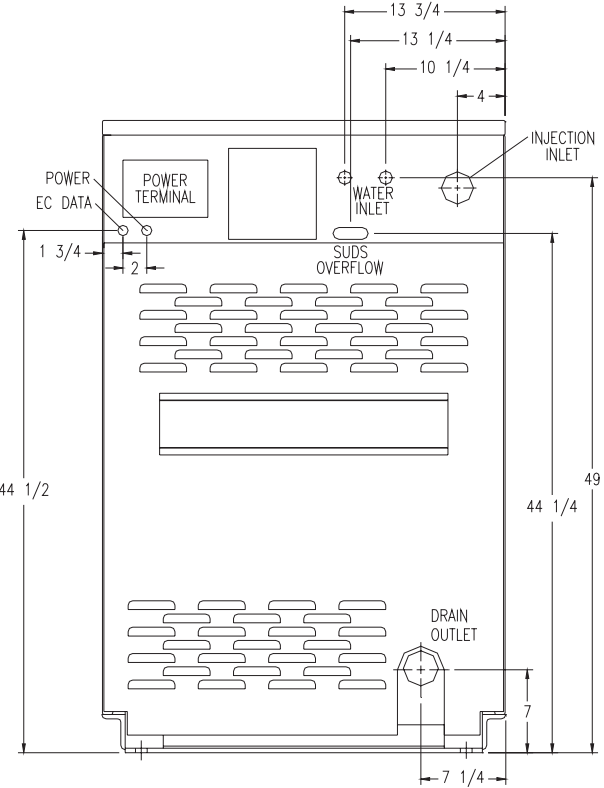

# Dexter On-Premise / Industrial T-900 Washer Mounting Dimensions

FRONT

SIDE

BACK

**Dexter Laundry, Inc.**  
 2211 W. Grimes, Fairfield, Iowa 52556  
[www.dexterlaundry.com](http://www.dexterlaundry.com)  
 1-800-524-2954