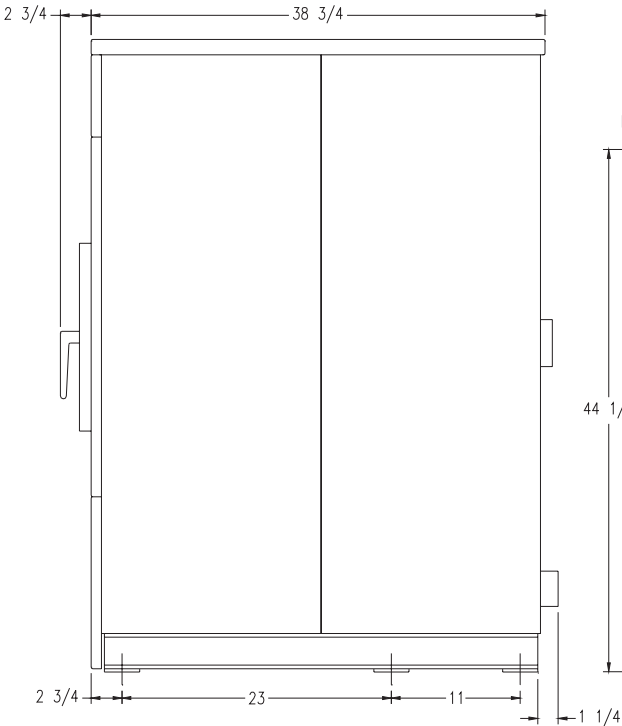

# Dexter On-Premise / Industrial T-900 Washer Mounting Dimensions

FRONT

SIDE

BACK

**Dexter Laundry, Inc.**  
 2211 W. Grimes, Fairfield, Iowa 52556  
[www.dexterlaundry.com](http://www.dexterlaundry.com)  
 1-800-524-2954