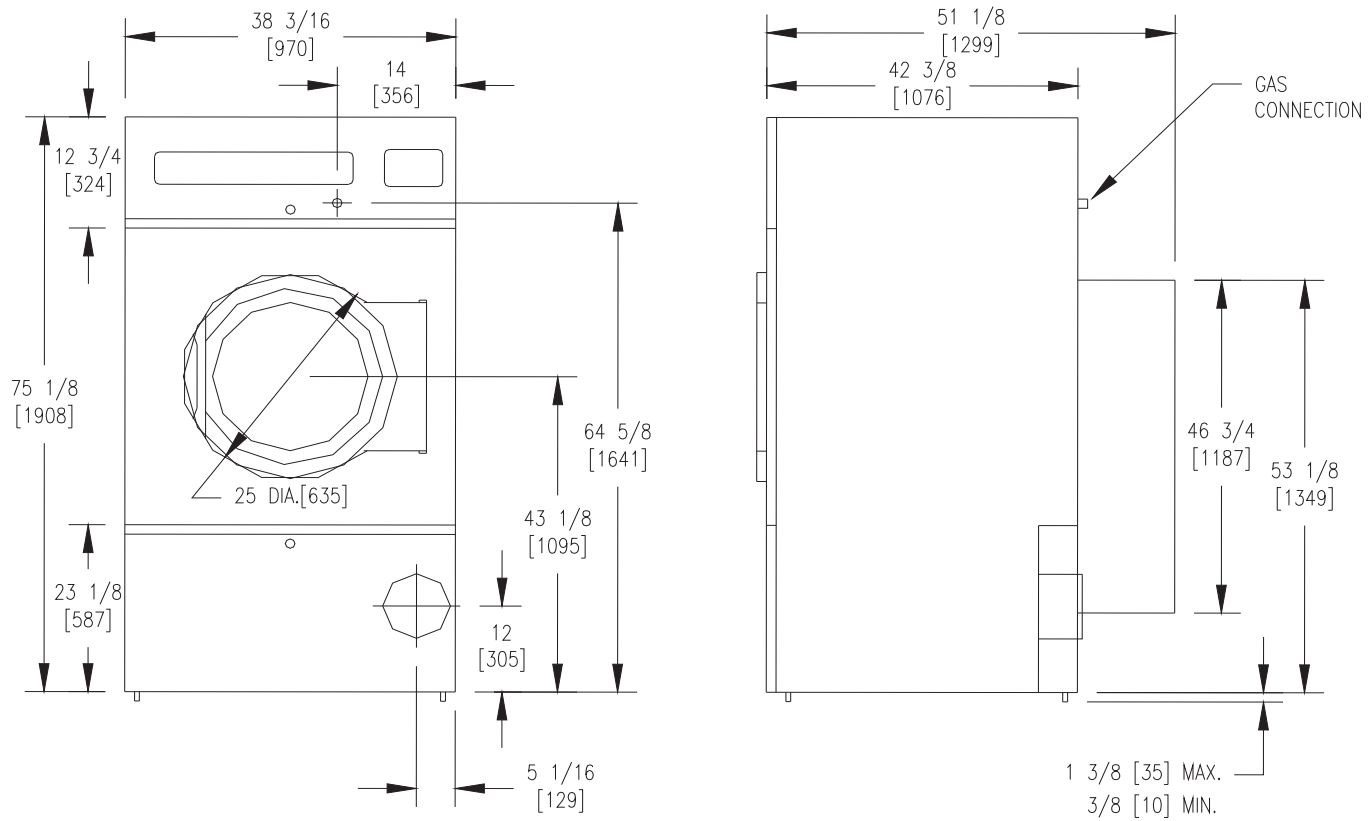

## Dexter On-Premise / Industrial 80 Pound Dryer - Non-Reversing Mounting Dimensions

**Dexter Laundry, Inc.**  
 2211 W. Grimes, Fairfield, Iowa 52556  
 www.dexterlaundry.com  
 1-800-524-2954

© Rev. 2. 8/2008, Dexter Laundry, Inc.  
 Dexter reserves the right to change specifications without notice.