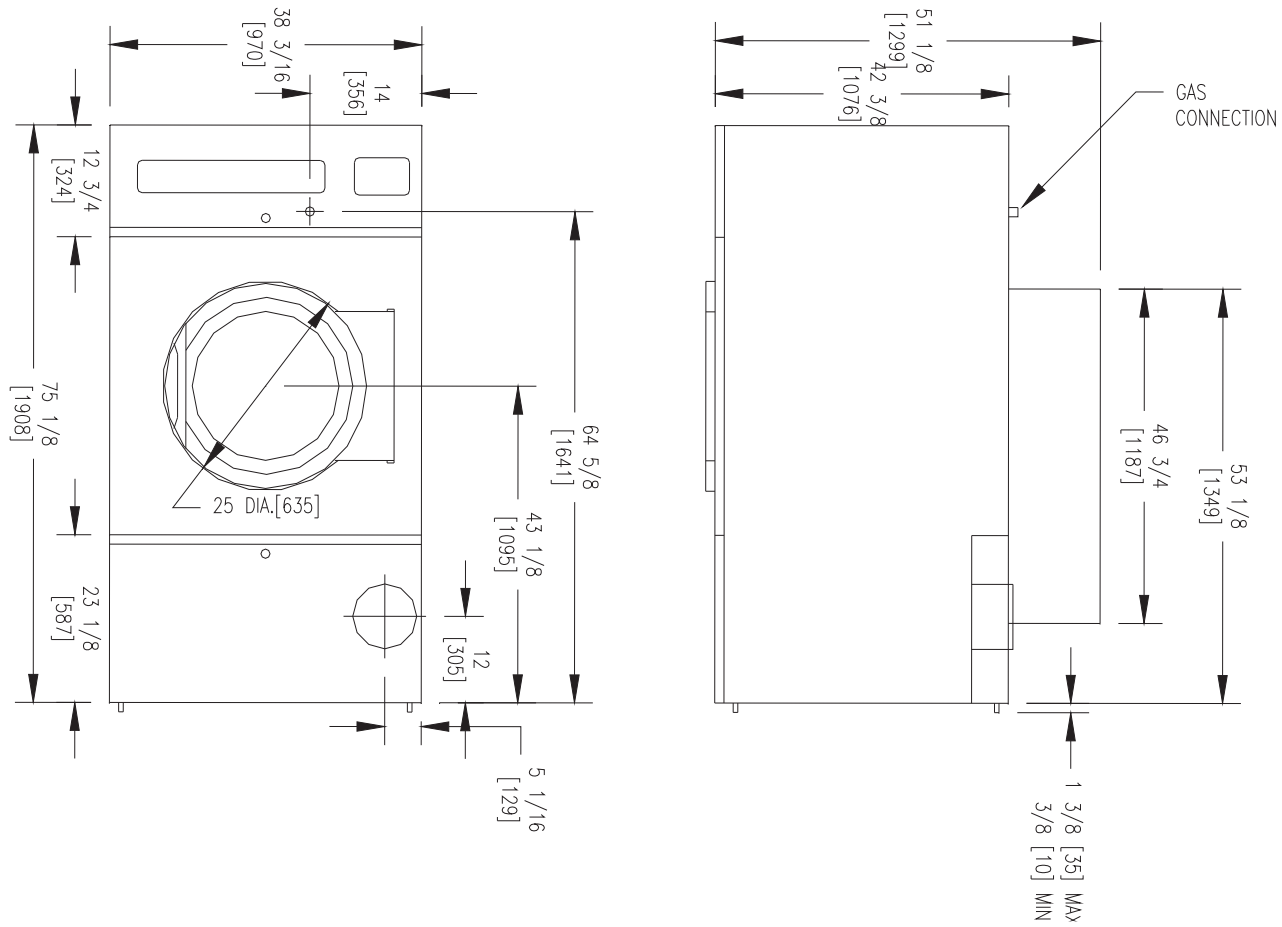

Dexter On-Premise / Industrial 80 Pound Dryer - Reversing Mounting Dimensions

Dexter Laundry, Inc.
 2211 W. Grimes, Fairfield, Iowa 52556
www.dexterlaundry.com
 1-800-524-2954

© Rev. 2. 8/2008, Dexter Laundry, Inc.
 Dexter reserves the right to change specifications without notice.