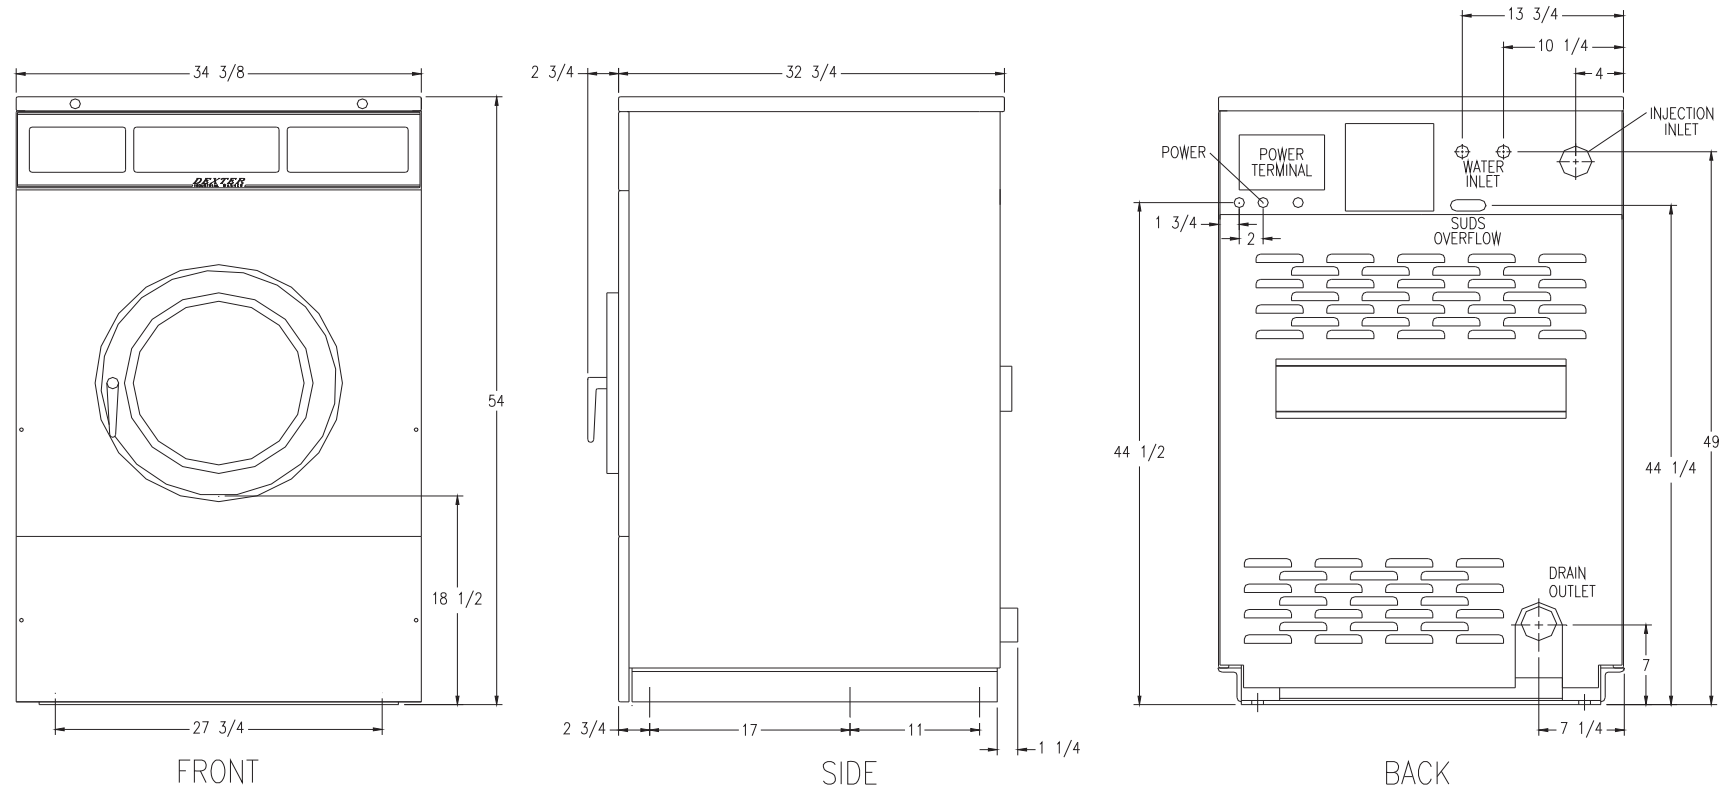

Dexter On-Premise / Industrial T-650 Express Washer Mounting Dimensions

Dexter Laundry, Inc.
 2211 W. Grimes, Fairfield, Iowa 52556
www.dexterlaundry.com
 1-800-524-2954

© Rev. 2. 8/2008, Dexter Laundry, Inc.