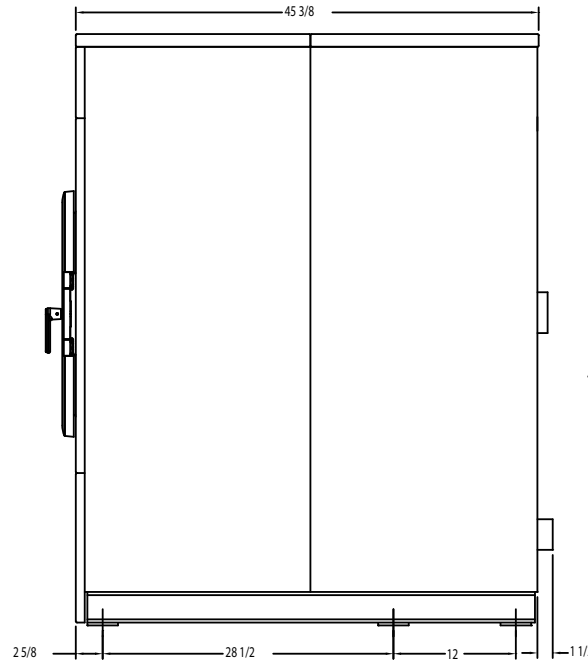

Dexter T-1200 Coin Washer Mounting Dimensions

FRONT

SIDE

BACK

Dexter Laundry, Inc.
 2211 W. Grimes, Fairfield, Iowa 52556
www.dexterlaundry.com
 1-800-524-2954

© Rev. 3. 2/2013, Dexter Laundry, Inc.

Dexter reserves the right to change specifications without notice.