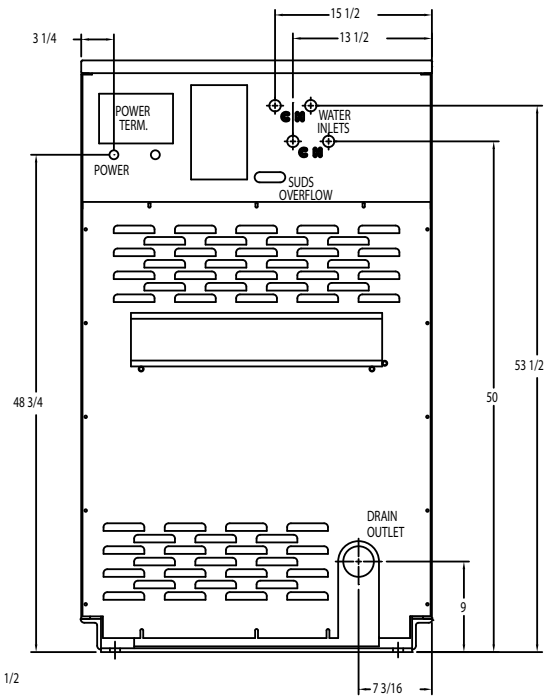

Dexter T-1200 Coin Washer Mounting Dimensions

FRONT

SIDE

BACK

Dexter Laundry, Inc.
 2211 W. Grimes, Fairfield, Iowa 52556
www.dexterlaundry.com
 1-800-524-2954

© Rev. 3. 2/2013, Dexter Laundry, Inc.

Dexter reserves the right to change specifications without notice.