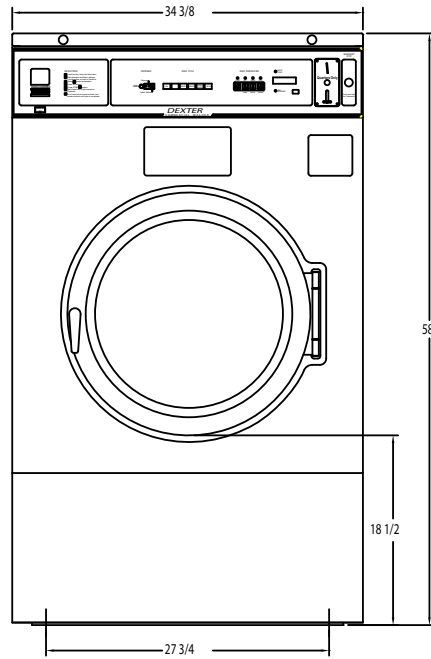

Dexter T-1200 Coin Washer Mounting Dimensions

FRONT

SIDE

BACK

Dexter Laundry, Inc.
 2211 W. Grimes, Fairfield, Iowa 52556
www.dexterlaundry.com
 1-800-524-2954

© Rev. 3. 2/2013, Dexter Laundry, Inc.

Dexter reserves the right to change specifications without notice.