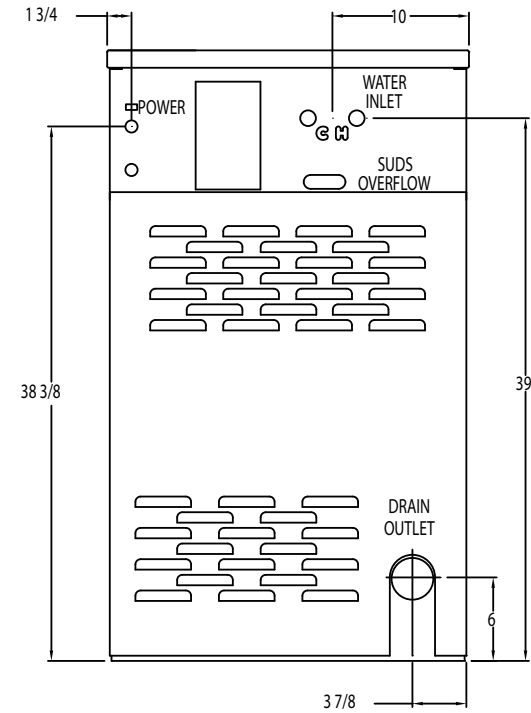

## Dexter T-300 Coin Washer Mounting Dimensions

FRONT

SIDE

\*\* ALTERNATE  
\* RECOMMENDED

REAR

Dexter Laundry, Inc.  
2211 W. Grimes, Fairfield, Iowa 52556  
www.dexterlaundry.com  
1-800-524-2954

© Rev. 3. 2/2013, Dexter Laundry, Inc.