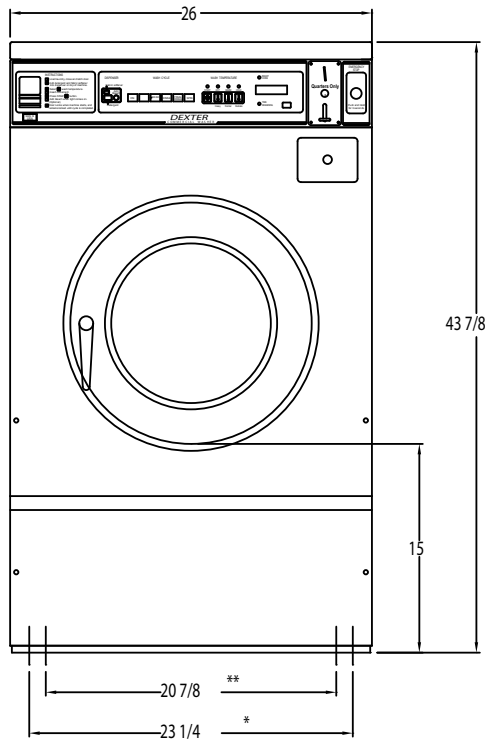

## Dexter T-300 Coin Washer Mounting Dimensions

FRONT

SIDE

\*\* ALTERNATE  
\* RECOMMENDED

REAR

Dexter Laundry, Inc.  
2211 W. Grimes, Fairfield, Iowa 52556  
www.dexterlaundry.com  
1-800-524-2954

© Rev. 3. 2/2013, Dexter Laundry, Inc.