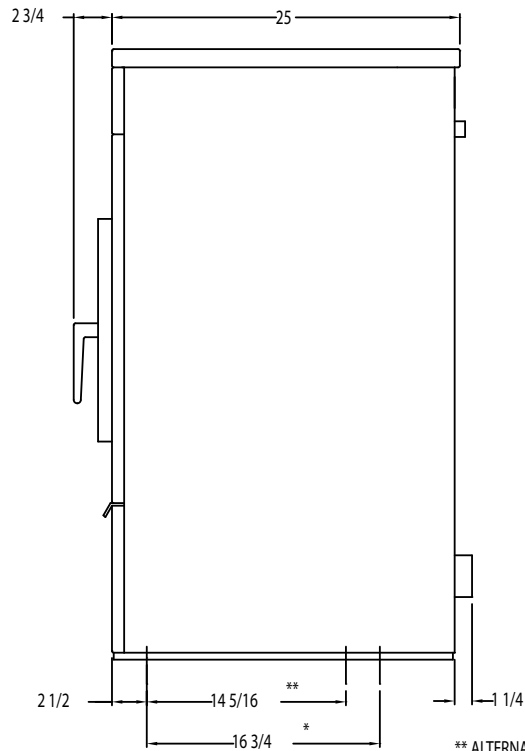

## Dexter T-300 Coin Washer Mounting Dimensions

FRONT

SIDE

\*\* ALTERNATE  
\* RECOMMENDED

REAR

Dexter Laundry, Inc.  
2211 W. Grimes, Fairfield, Iowa 52556  
www.dexterlaundry.com  
1-800-524-2954

© Rev. 3. 2/2013, Dexter Laundry, Inc.