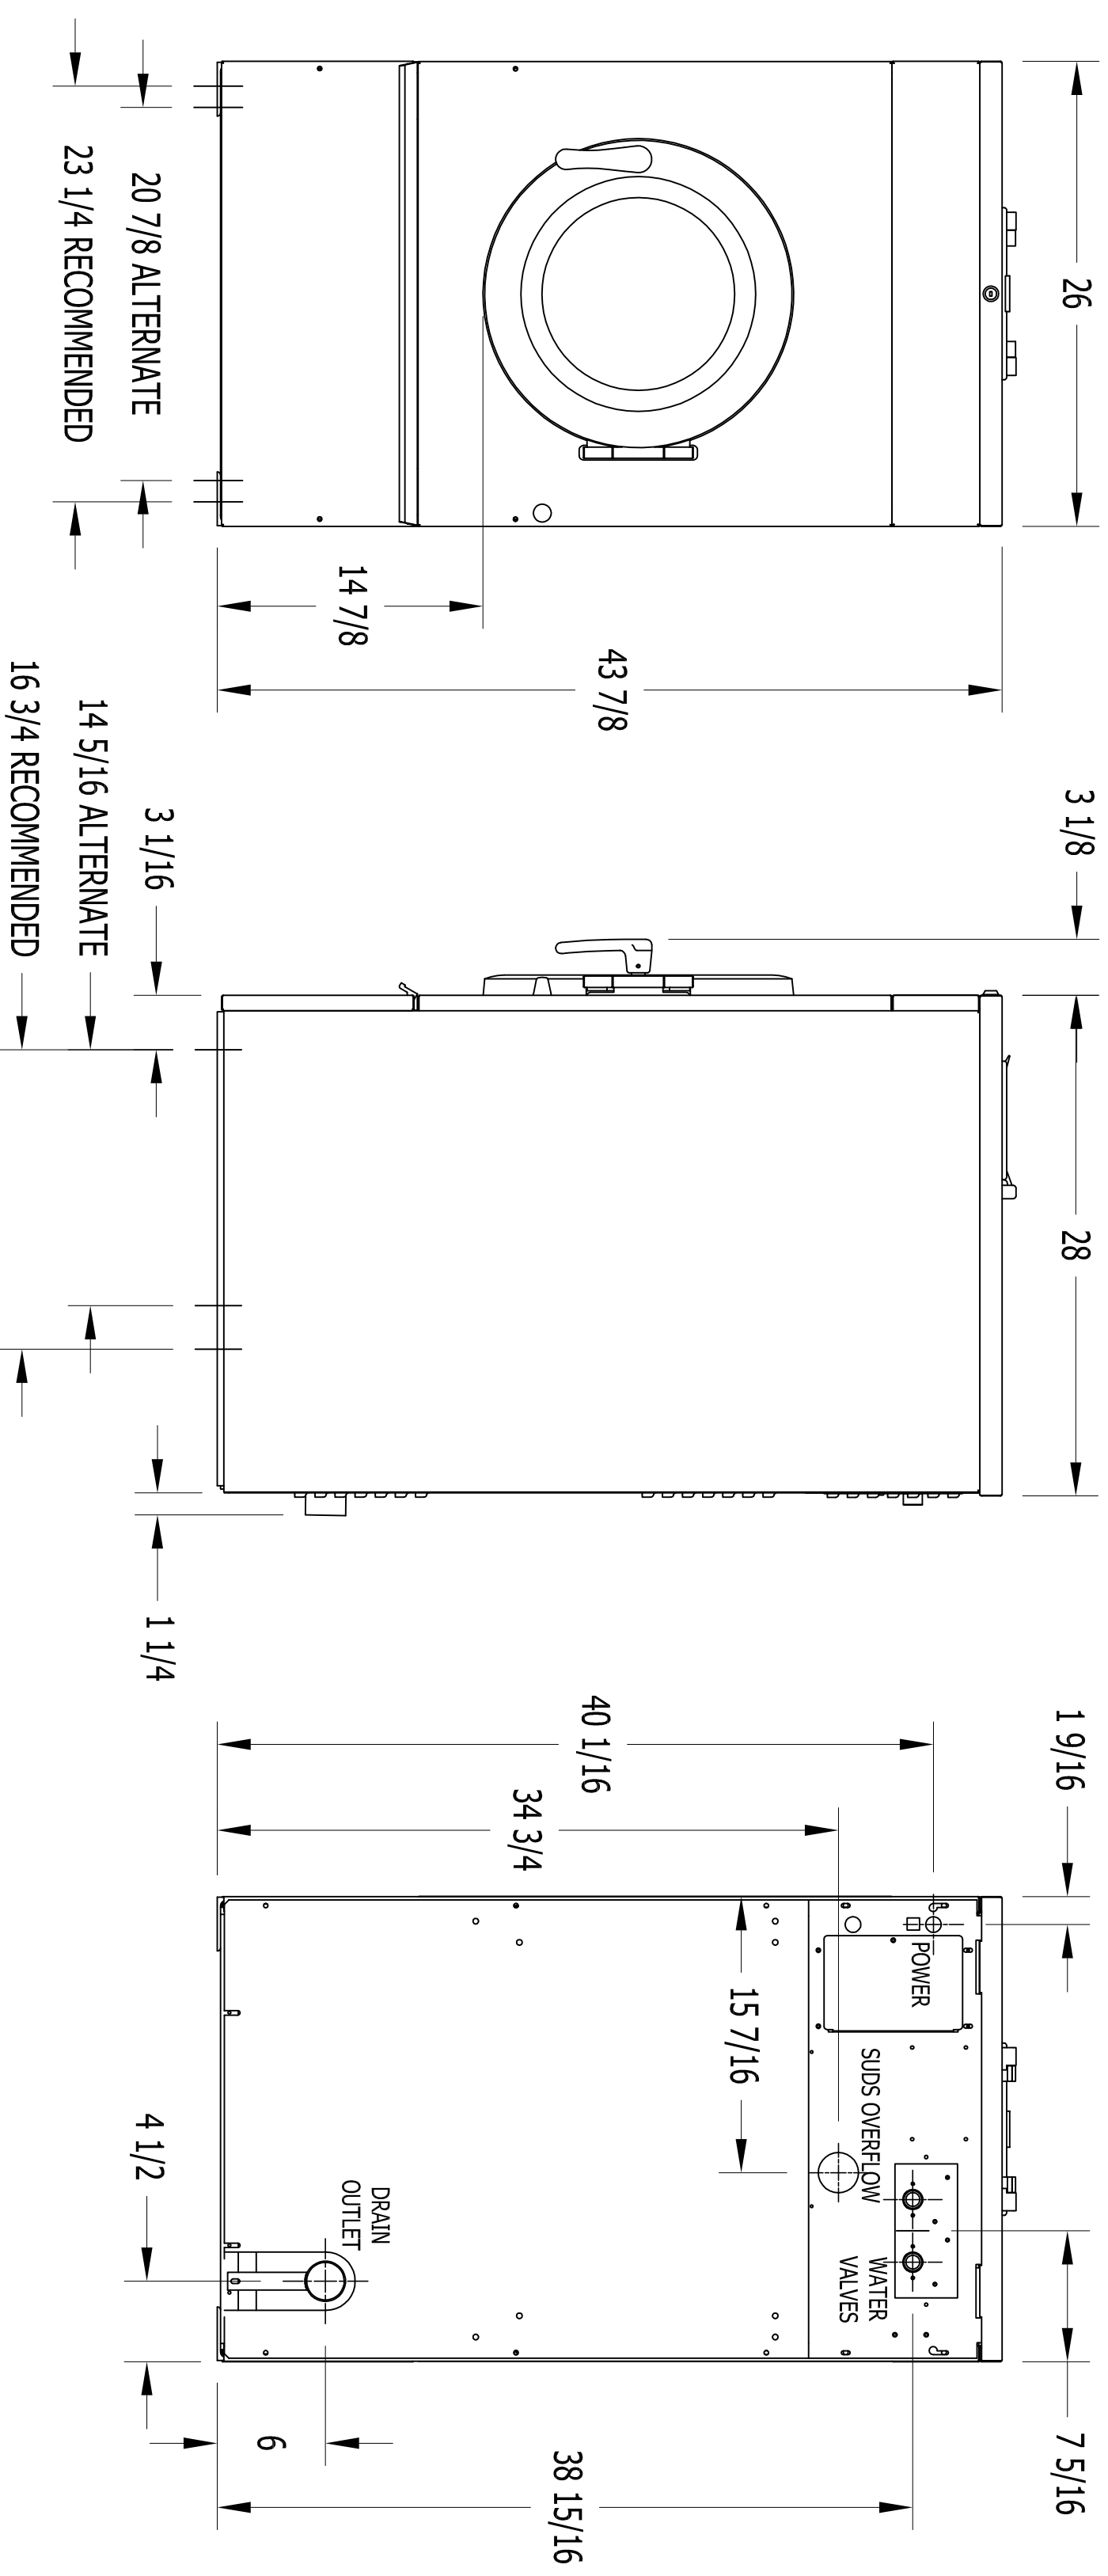

T-350 INDUSTRIAL WASHER MOUNTING DIMENSIONS

FRONT

SIDE

REAR