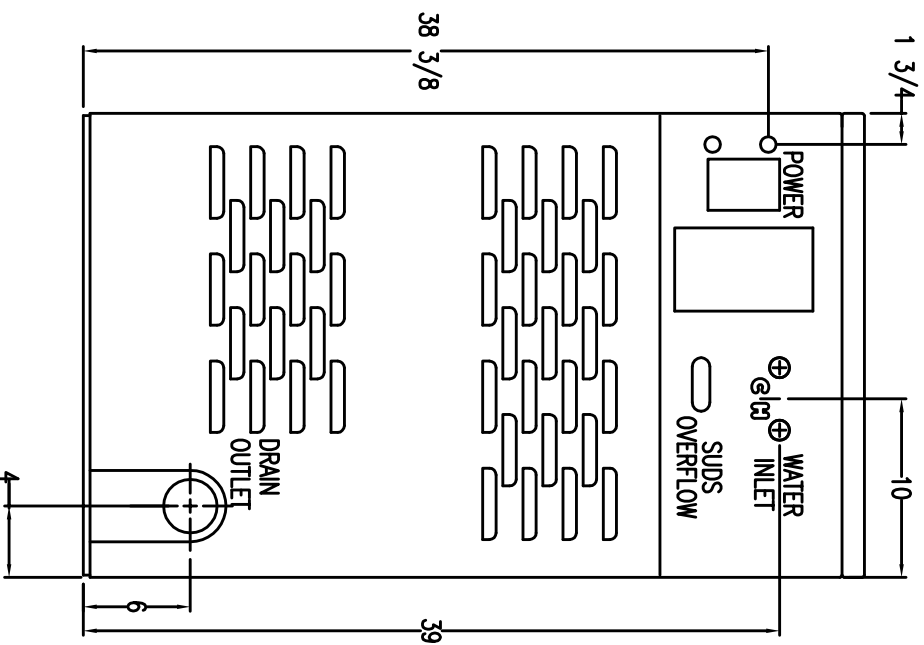

T350 EXPRESS INDUSTRIAL WASHER MOUNTING DIMENSIONS

FRONT

SIDE

** ALTERNATE
* RECOMMENDED

REAR