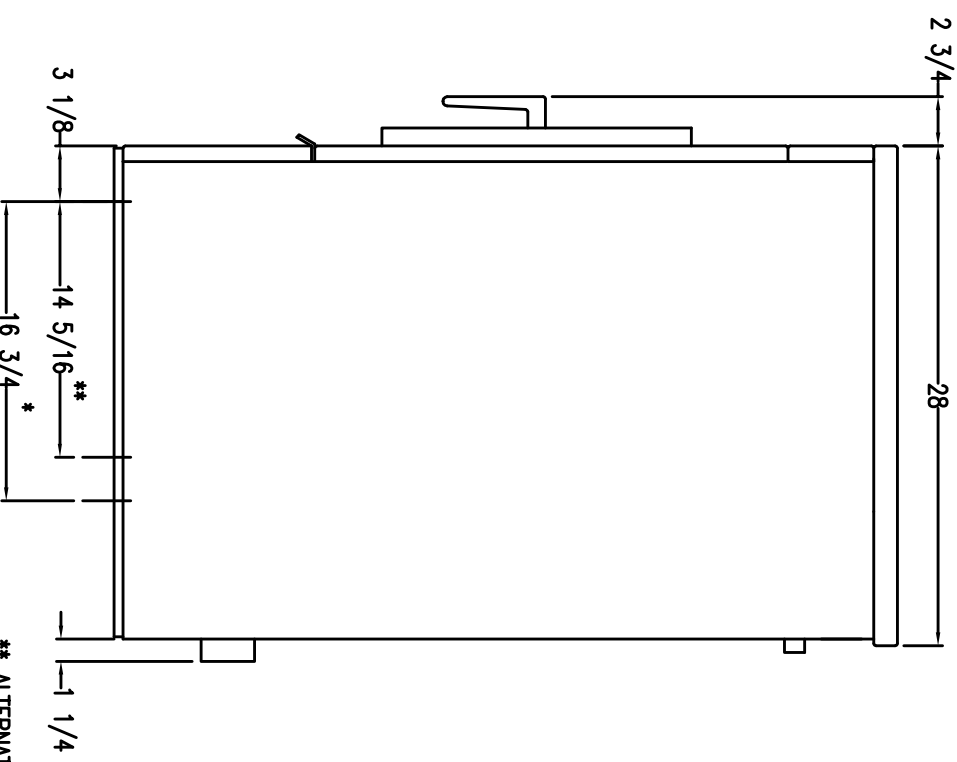

T350 EXPRESS INDUSTRIAL WASHER MOUNTING DIMENSIONS

FRONT

SIDE

** ALTERNATE
* RECOMMENDED

REAR