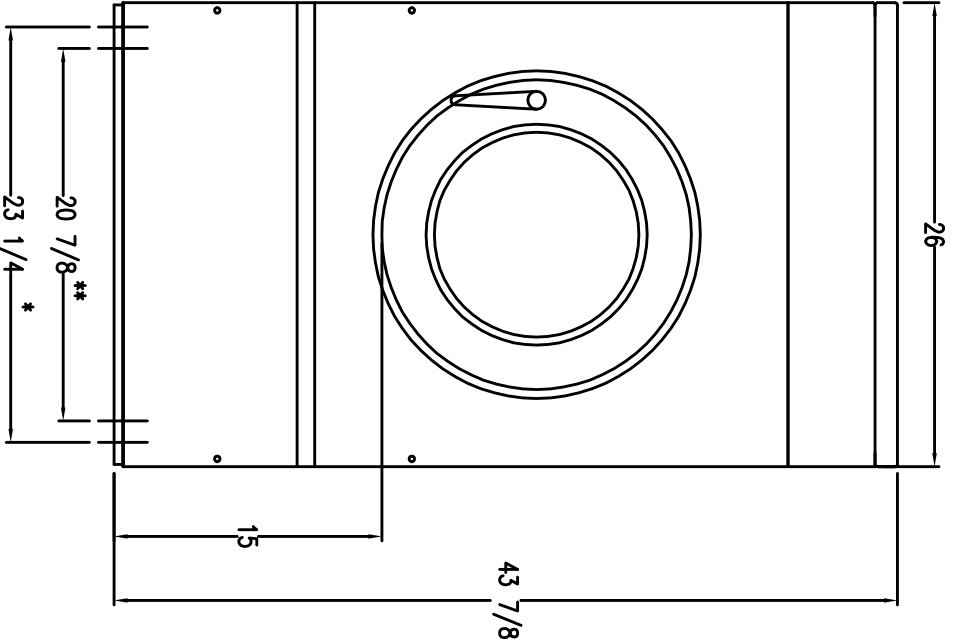

T350 EXPRESS INDUSTRIAL WASHER MOUNTING DIMENSIONS

FRONT

SIDE

** ALTERNATE
* RECOMMENDED

REAR