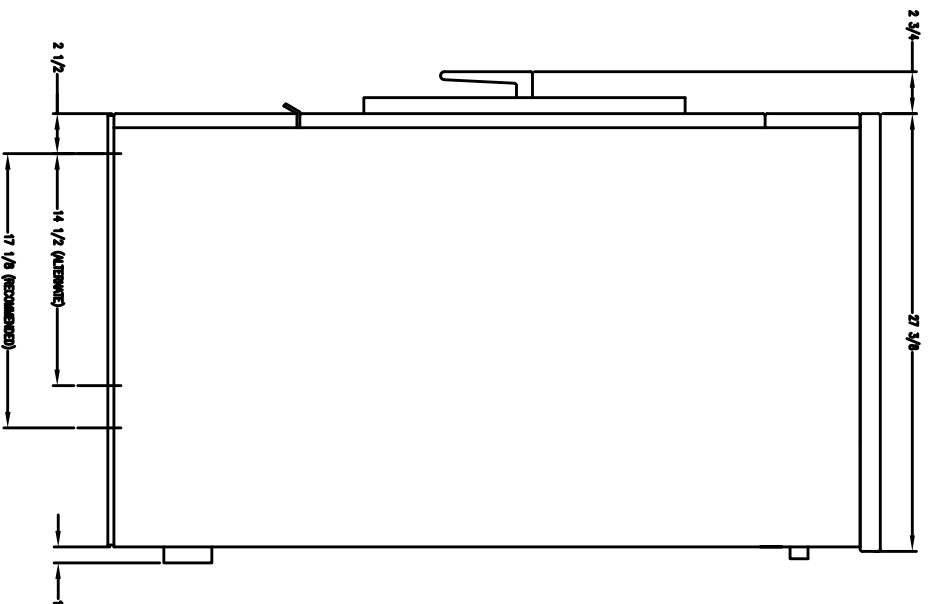

# T400 COMMERCIAL WASHER MOUNTING DIMENSIONS

FRONT

SIDE

REAR