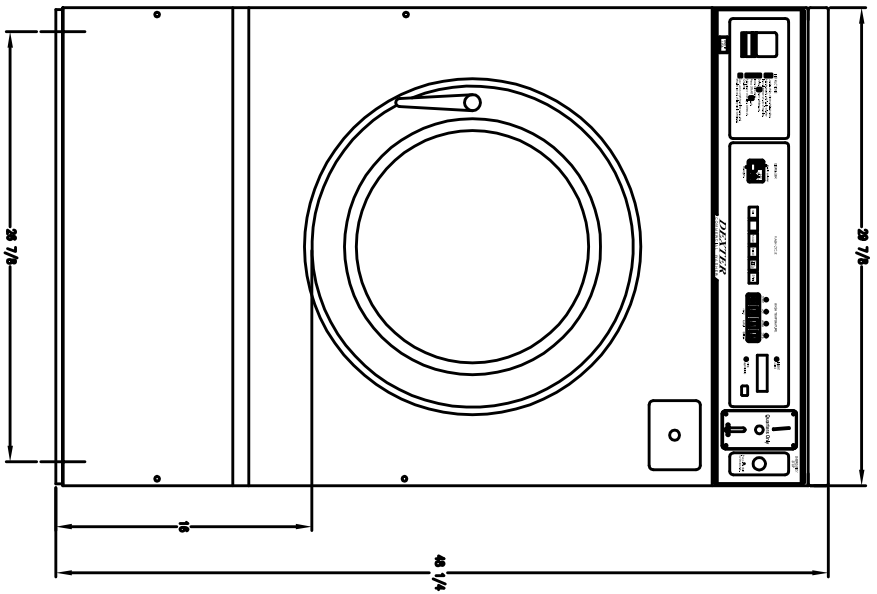

# T400 COMMERCIAL WASHER MOUNTING DIMENSIONS

FRONT

SIDE

REAR