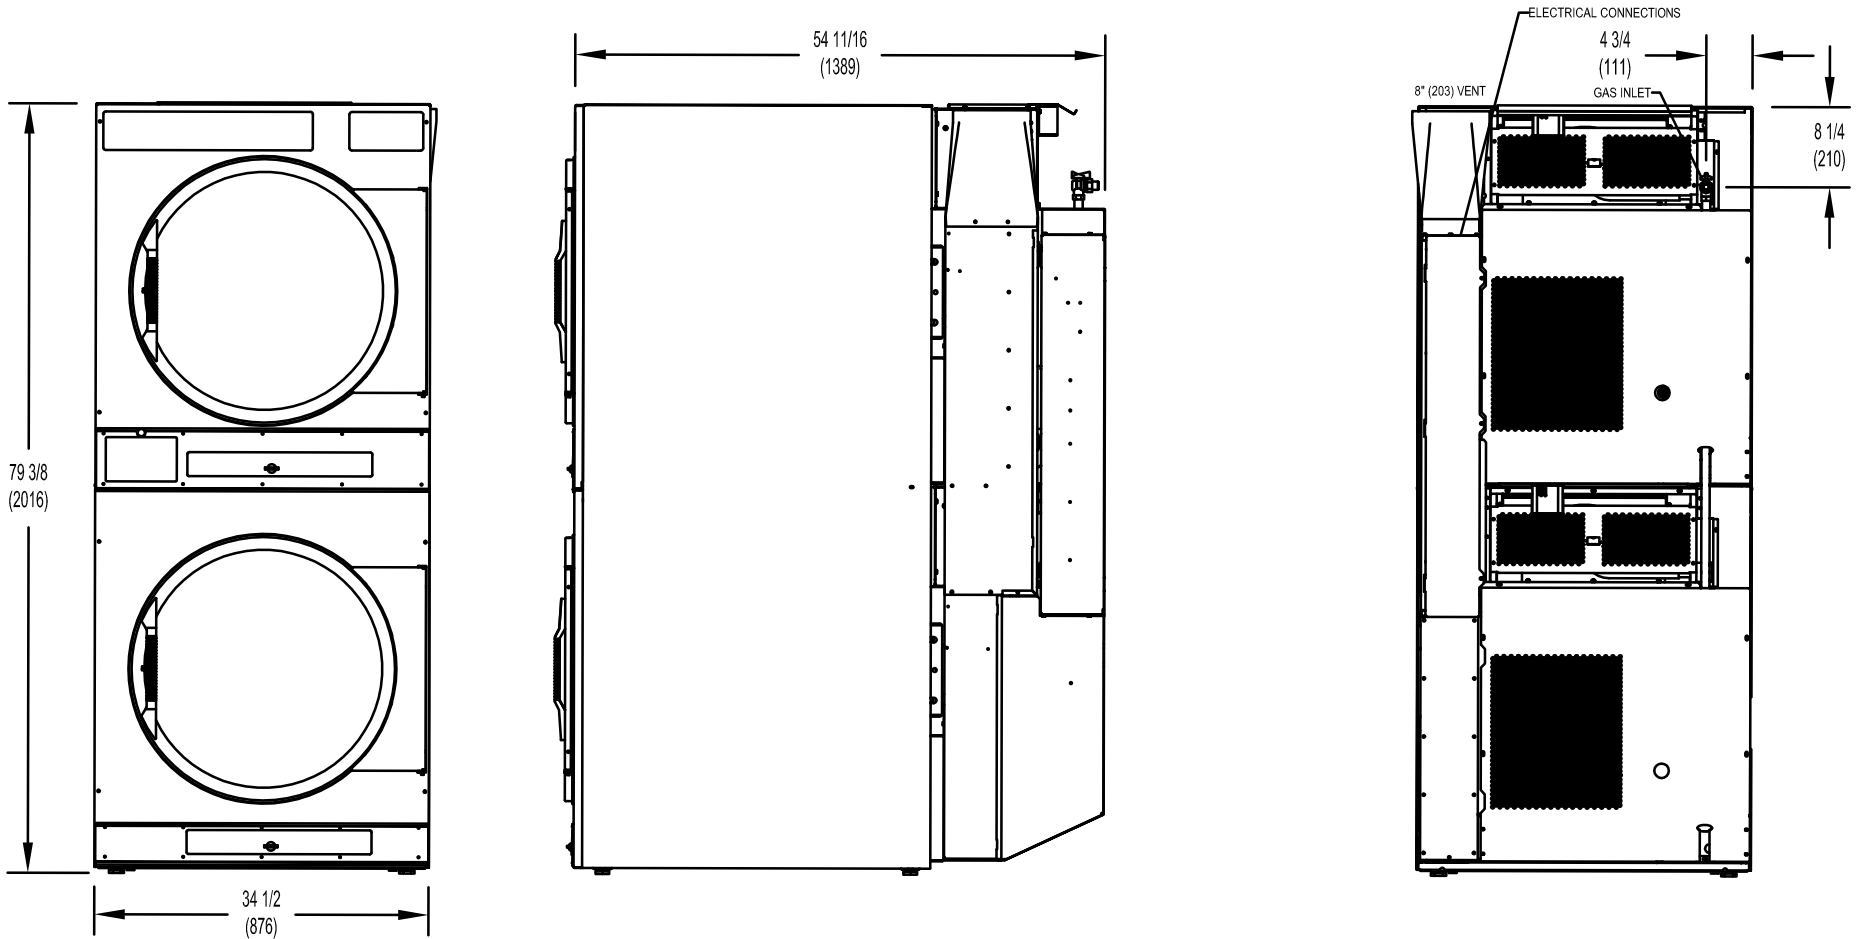

Dexter T-50x2 On-Premise Dryer Mounting Dimensions

Dexter Laundry, Inc.
2211 W. Grimes, Fairfield, Iowa 52556
www.dexter.com
1-800-524-2954

© Rev. 4. 8/2013, Dexter Laundry, Inc.

Dexter reserves the right to change specifications without notice.