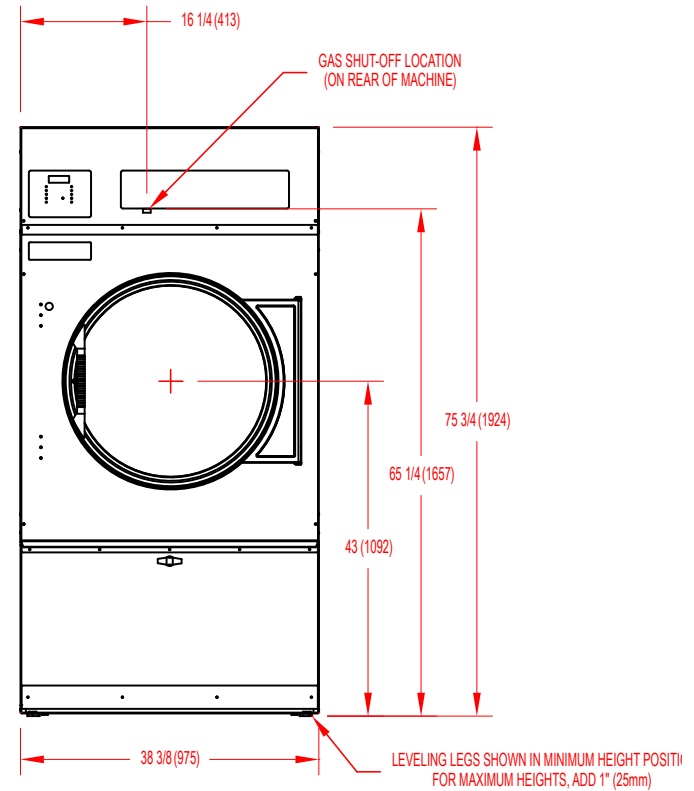

T80 INDUSTRIAL DRYER
MOUNTING DIMENSIONS

Dexter T-80 OPL Dryer Mounting Dimensions

Dexter Laundry, Inc.
2211 W. Grimes, Fairfield, Iowa 52556
www.dexterlaundry.com
1-800-524-2954

© Rev. 3. 2/2013, Dexter Laundry, Inc.