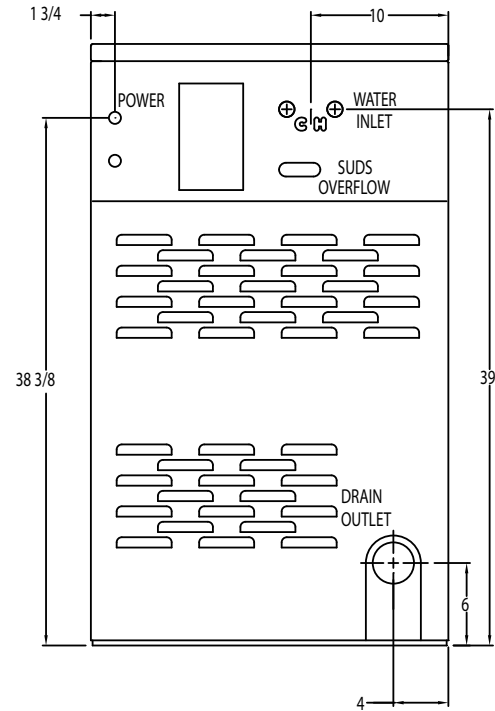

Dexter T-350 Coin Washer Mounting Dimensions

FRONT

SIDE

REAR

** ALTERNATE
* RECOMMENDED

Dexter Laundry, Inc.
2211 W. Grimes, Fairfield, Iowa 52556
www.dexterlaundry.com
1-800-524-2954

© Rev. 3. 2/2013, Dexter Laundry, Inc.