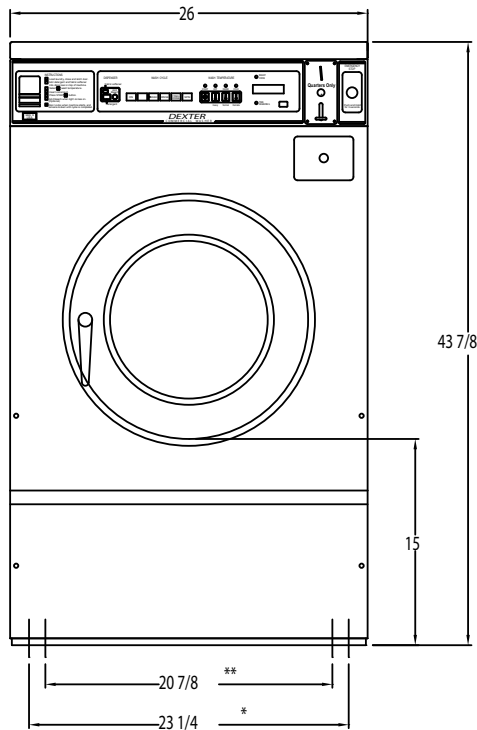

Dexter T-350 Coin Washer Mounting Dimensions

FRONT

SIDE

REAR

** ALTERNATE
* RECOMMENDED

Dexter Laundry, Inc.
2211 W. Grimes, Fairfield, Iowa 52556
www.dexterlaundry.com
1-800-524-2954

© Rev. 3. 2/2013, Dexter Laundry, Inc.