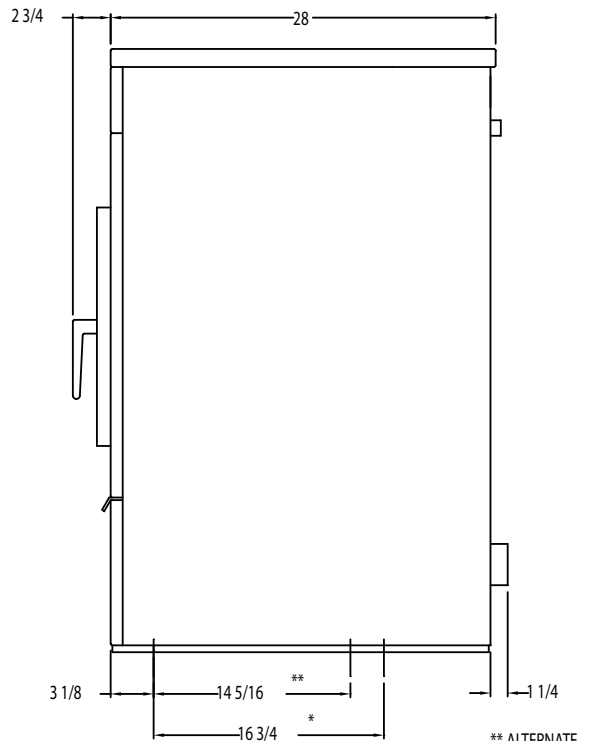

Dexter T-350 Coin Washer Mounting Dimensions

FRONT

SIDE

REAR

** ALTERNATE
* RECOMMENDED

Dexter Laundry, Inc.
2211 W. Grimes, Fairfield, Iowa 52556
www.dexterlaundry.com
1-800-524-2954

© Rev. 3. 2/2013, Dexter Laundry, Inc.