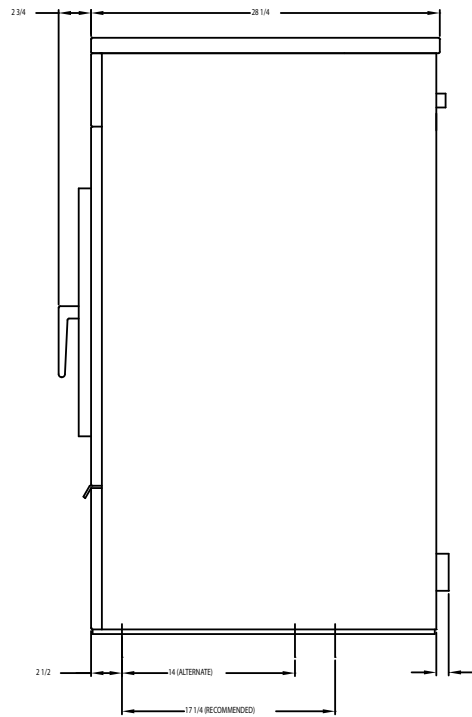

Dexter T-450 Coin Washer Mounting Dimensions

FRONT

SIDE

REAR

Dexter Laundry, Inc.
2211 W. Grimes, Fairfield, Iowa 52556
www.dexterlaundry.com
1-800-524-2954

© Rev. 3. 2/2013, Dexter Laundry, Inc.

Dexter reserves the right to change specifications without notice.