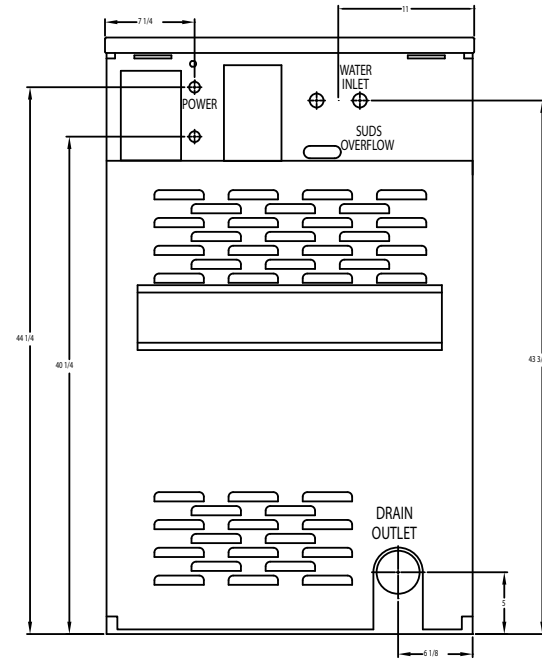

Dexter T-450 Coin Washer Mounting Dimensions

FRONT

SIDE

REAR

Dexter Laundry, Inc.
2211 W. Grimes, Fairfield, Iowa 52556
www.dexterlaundry.com
1-800-524-2954

© Rev. 3. 2/2013, Dexter Laundry, Inc.

Dexter reserves the right to change specifications without notice.