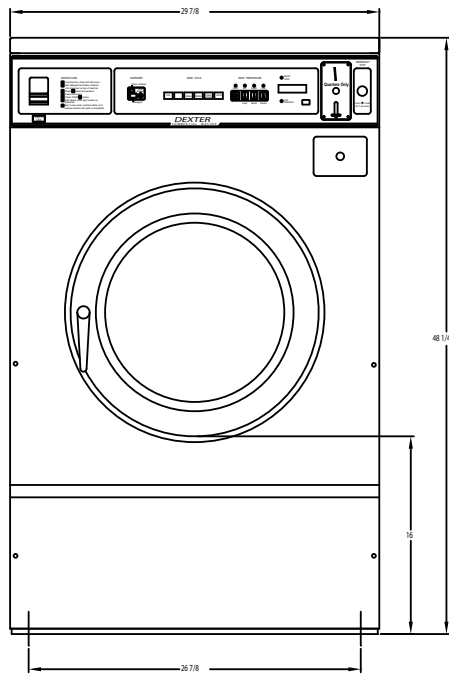

Dexter T-450 Coin Washer Mounting Dimensions

FRONT

SIDE

REAR

Dexter Laundry, Inc.
2211 W. Grimes, Fairfield, Iowa 52556
www.dexterlaundry.com
1-800-524-2954

© Rev. 3. 2/2013, Dexter Laundry, Inc.

Dexter reserves the right to change specifications without notice.