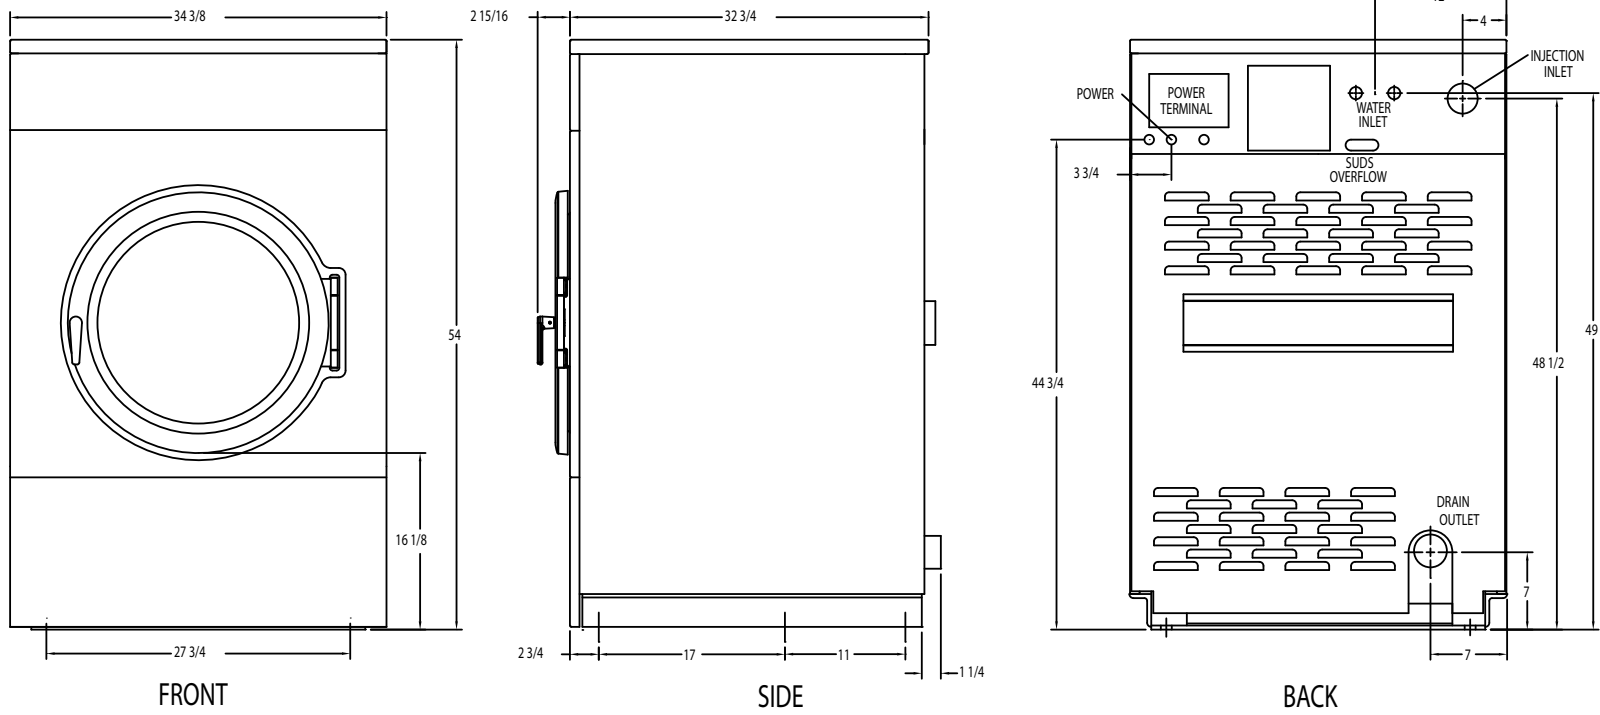

Dexter T-750 OPL Washer Mounting Dimensions

Dexter Laundry, Inc.
 2211 W. Grimes, Fairfield, Iowa 52556
 www.dexterlaundry.com
 1-800-524-2954

© Rev. 3. 2/2013, Dexter Laundry, Inc.

Dexter reserves the right to change specifications without notice.