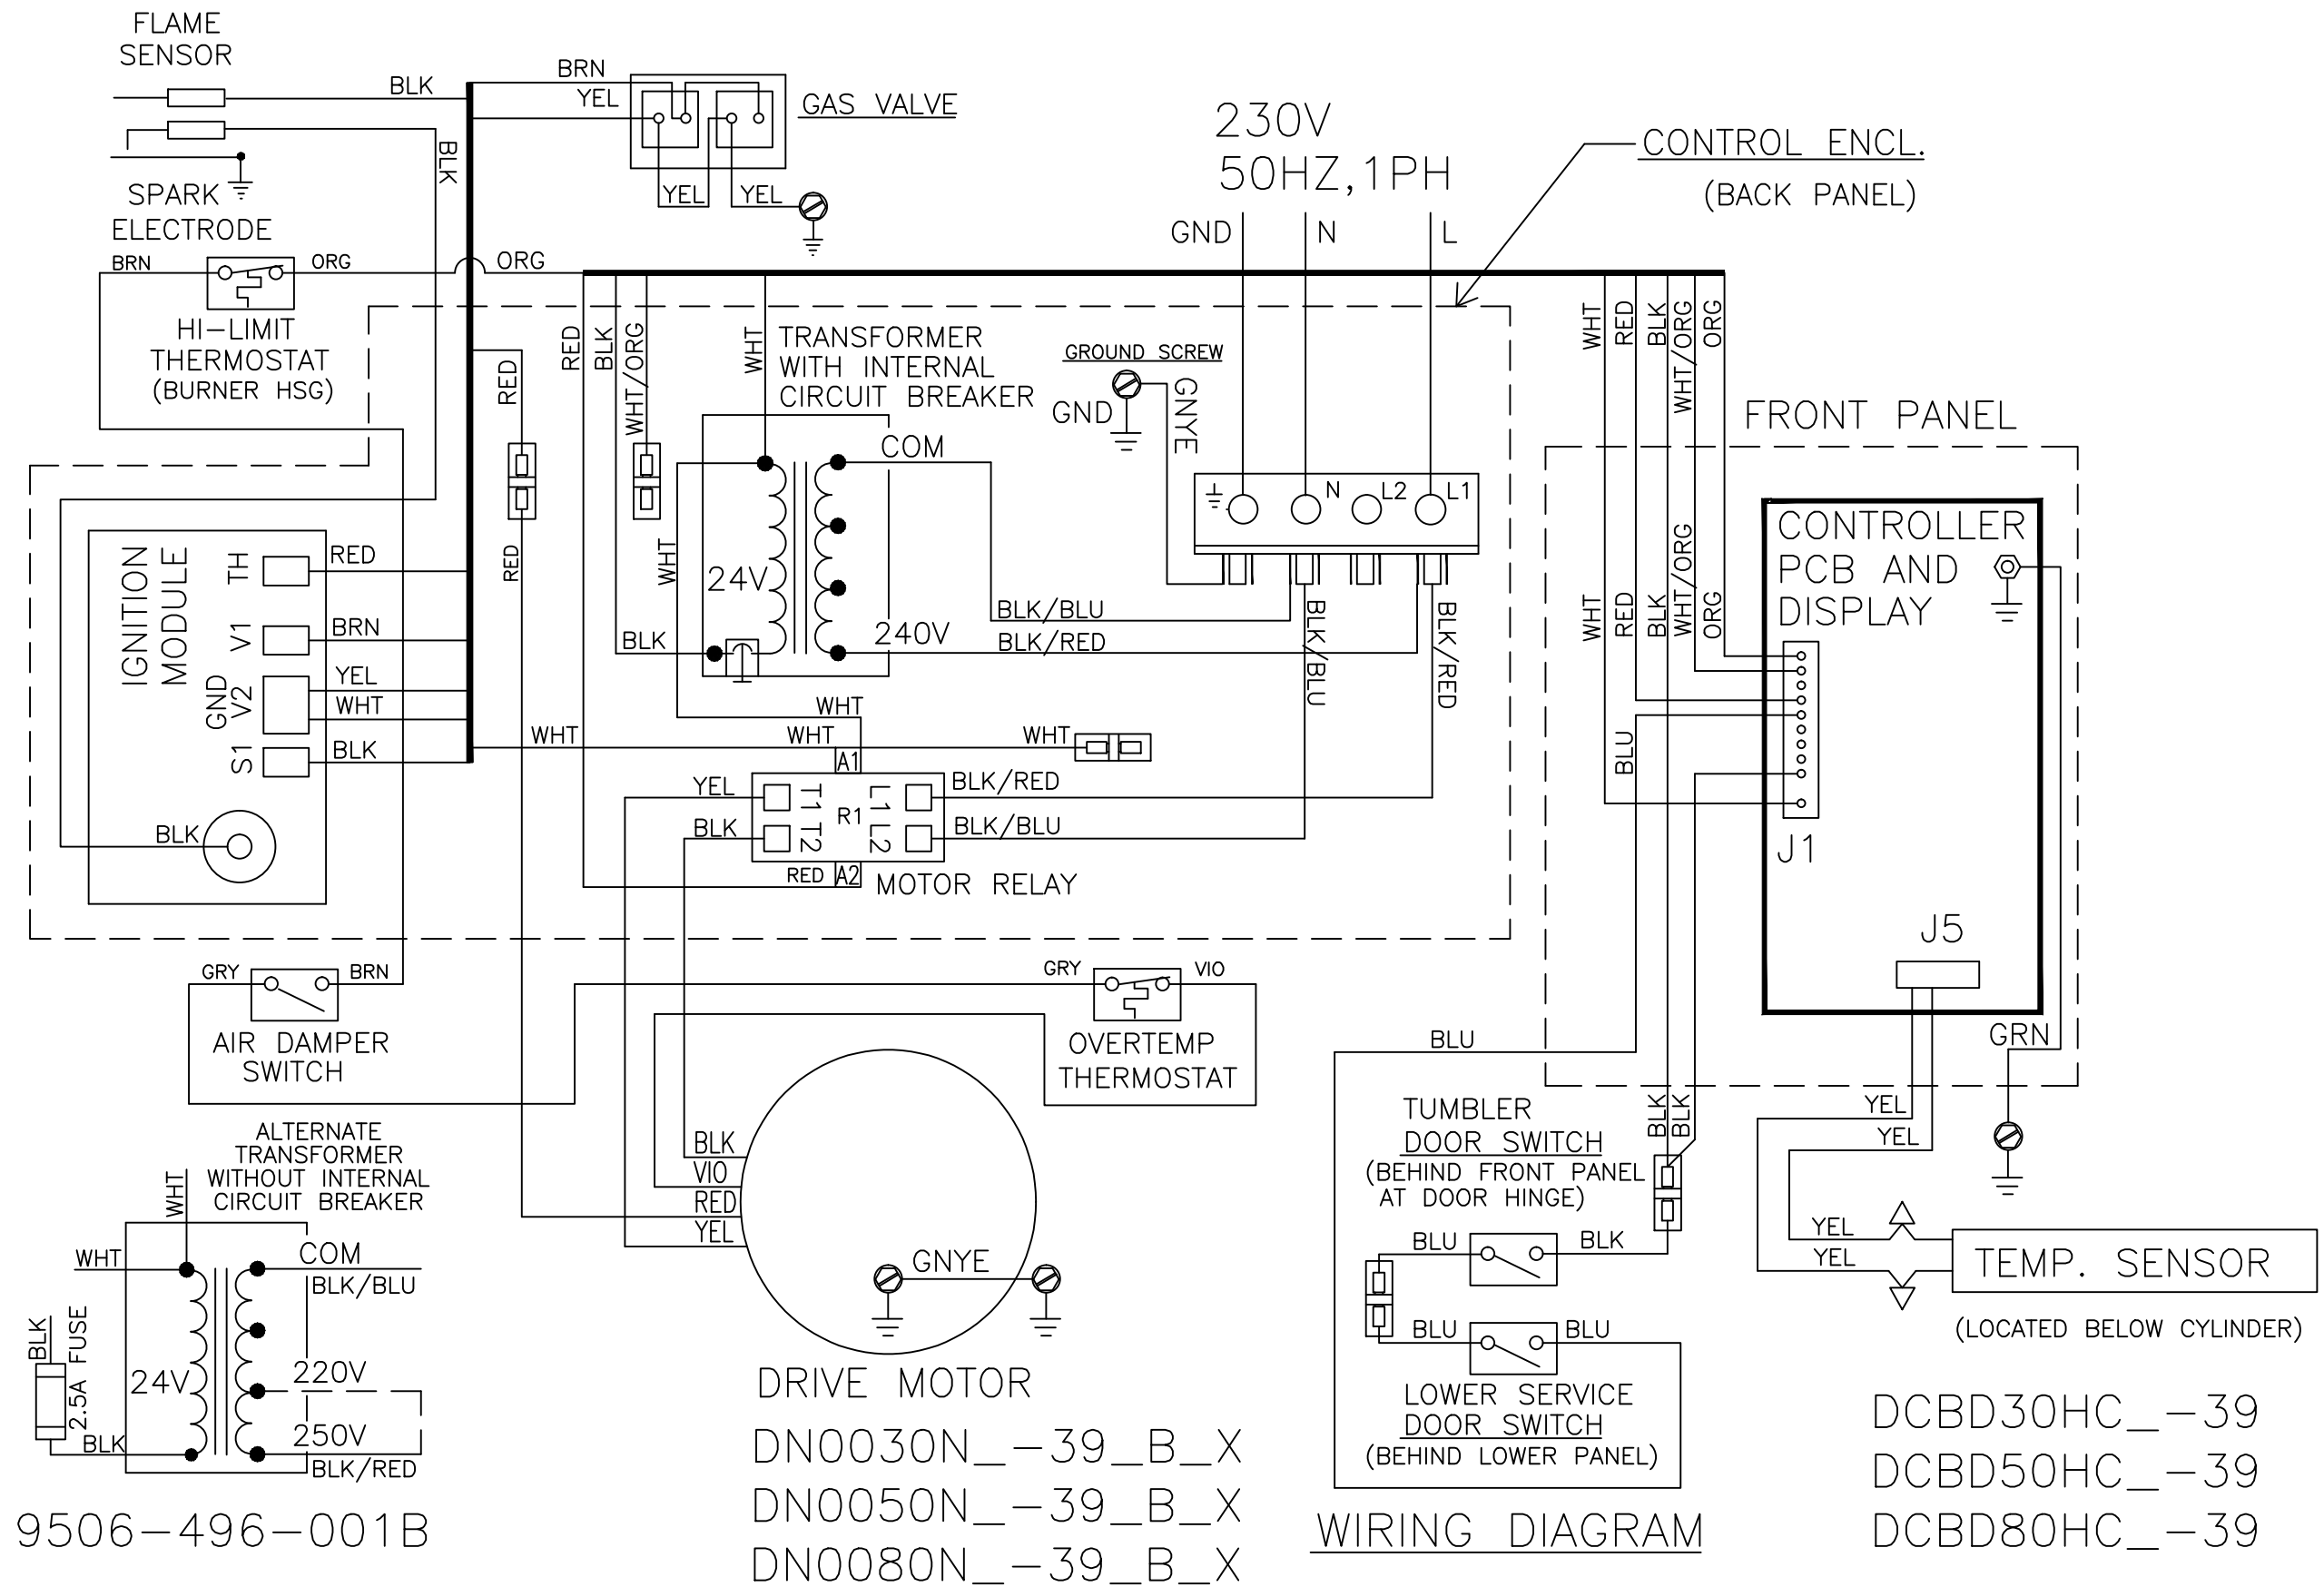

9506-496-001B

SCHEMATIC

DN0030N_-39_B_X DCBD30HC_-39
 DN0050N_-39_B_X DCBD50HC_-39
 DN0080N_-39_B_X DCBD80HC_-39

9506-496-001B

DRIVE MOTOR
 DN0030N_-39_B_X
 DN0050N_-39_B_X
 DN0080N_-39_B_X

WIRING DIAGRAM

DCBD30HC_-39
 DCBD50HC_-39
 DCBD80HC_-39