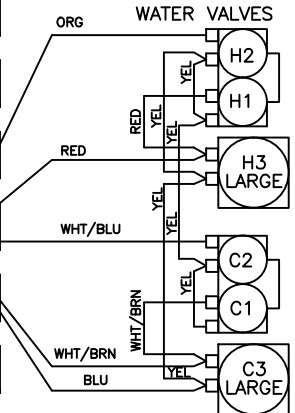

100G AVI
 1 WHT RC
 10V MI5
 MI6
 DCM
 DCM
 MCM
 MCM
 MO1
 REMOVE FOR 140G BRN
 MI5
 MI6
 DCM
 DCM
 MCM
 MCM
 MO1

LOCATION: CONTROL TROUGH

LOCATION: BOTTOM

LOCATION: BACK

WATER VALVES
 H2 - HOT SOAP
 H1 - HOT TUB
 H3 - HOT TUB
 C2 - COLD SOFTENER
 C1 - COLD TUB
 C3 - COLD TUB

P/N 9506-753-001PR
 60# OPL EXPRESS, VF DRIVE
 WN950XA-12_V_X-__X

WIRING DIAGRAM 208-240V, 3/1PH, 60HZ