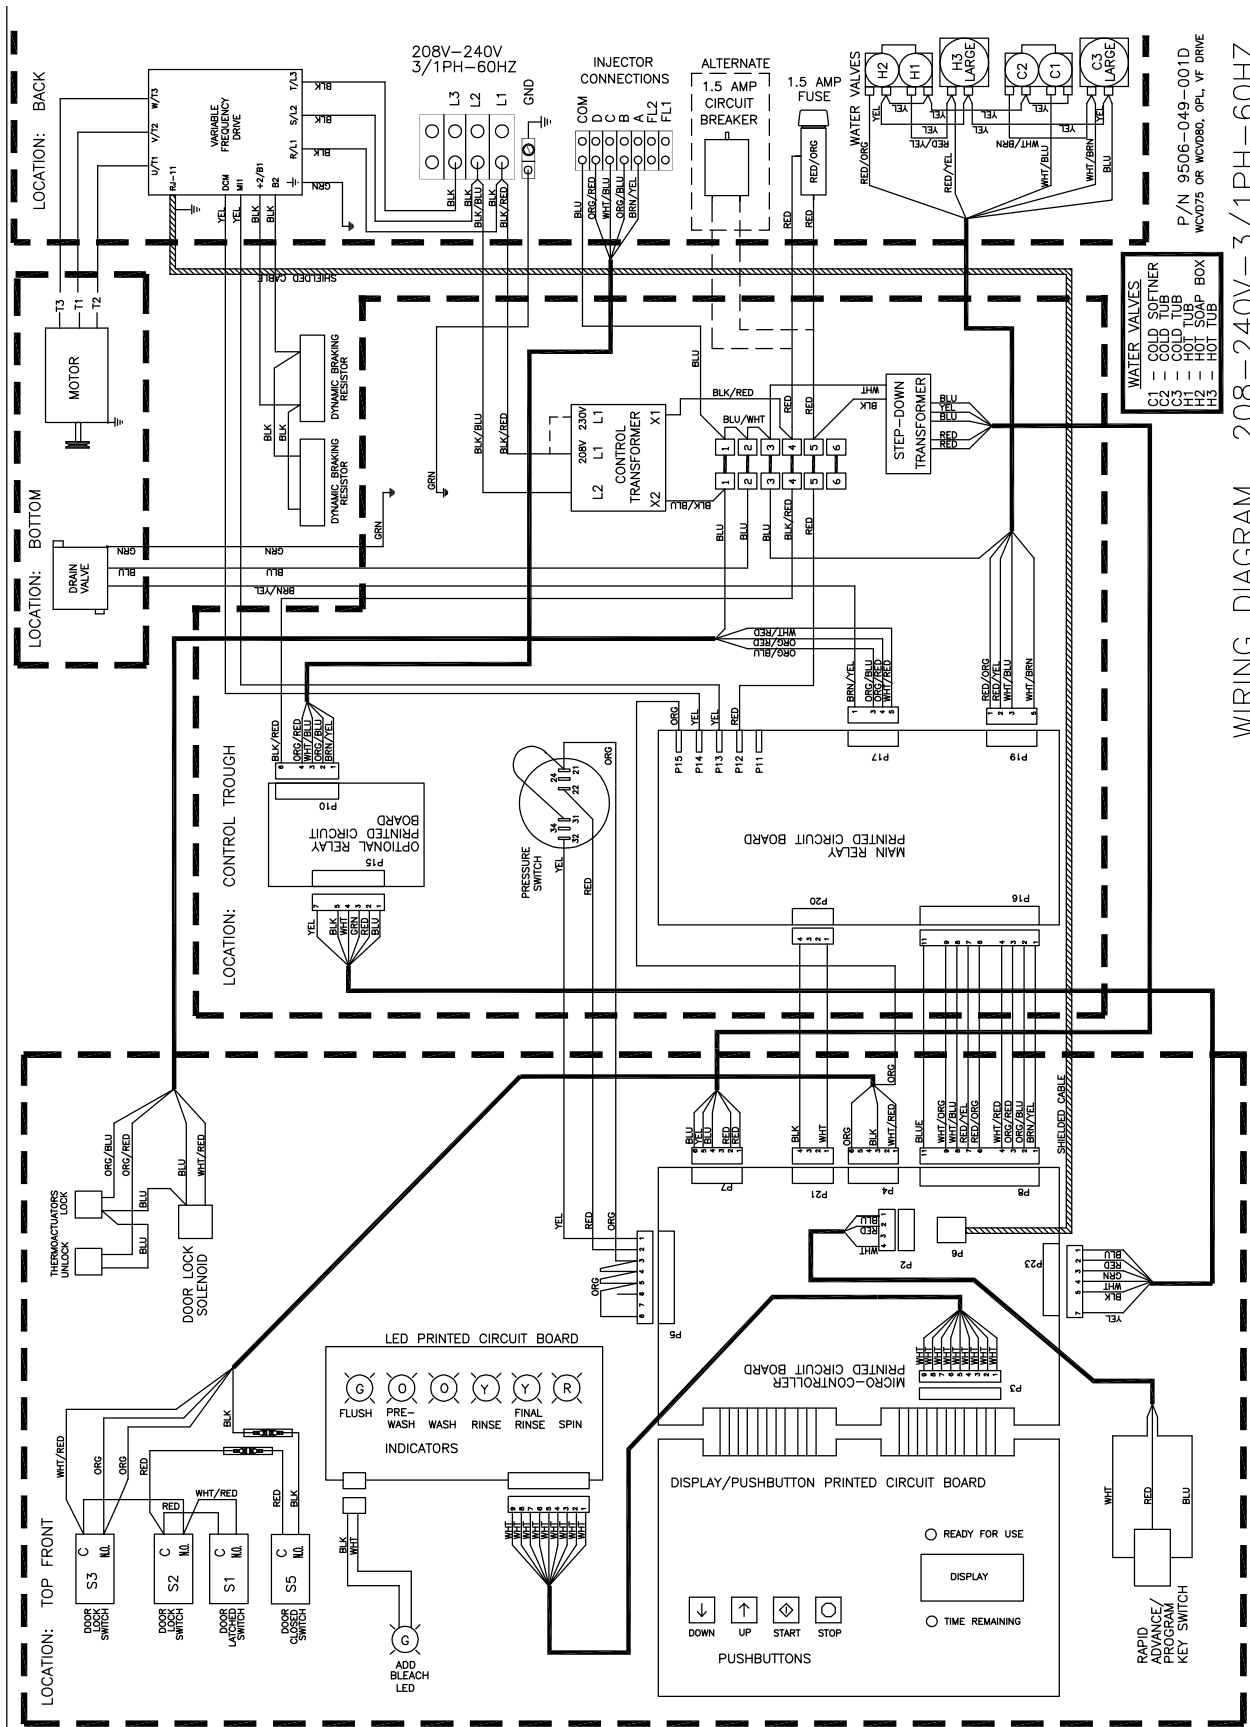

80lb 100G WCVD80HCB-12 Diagram

P/N 9506-049-001D
WCVD75 OR WCVD80, OPL. VF DRIVE

WATER VALVES
 C1 - COLD SOFTNER TUB
 C2 - COLD TUB
 C3 - HOT TUB
 H1 - HOT SOUP BOX
 H2 - HOT TUB
 H3 - HOT TUB

WIRING DIAGRAM 208-240V-3/1PH-60HZ