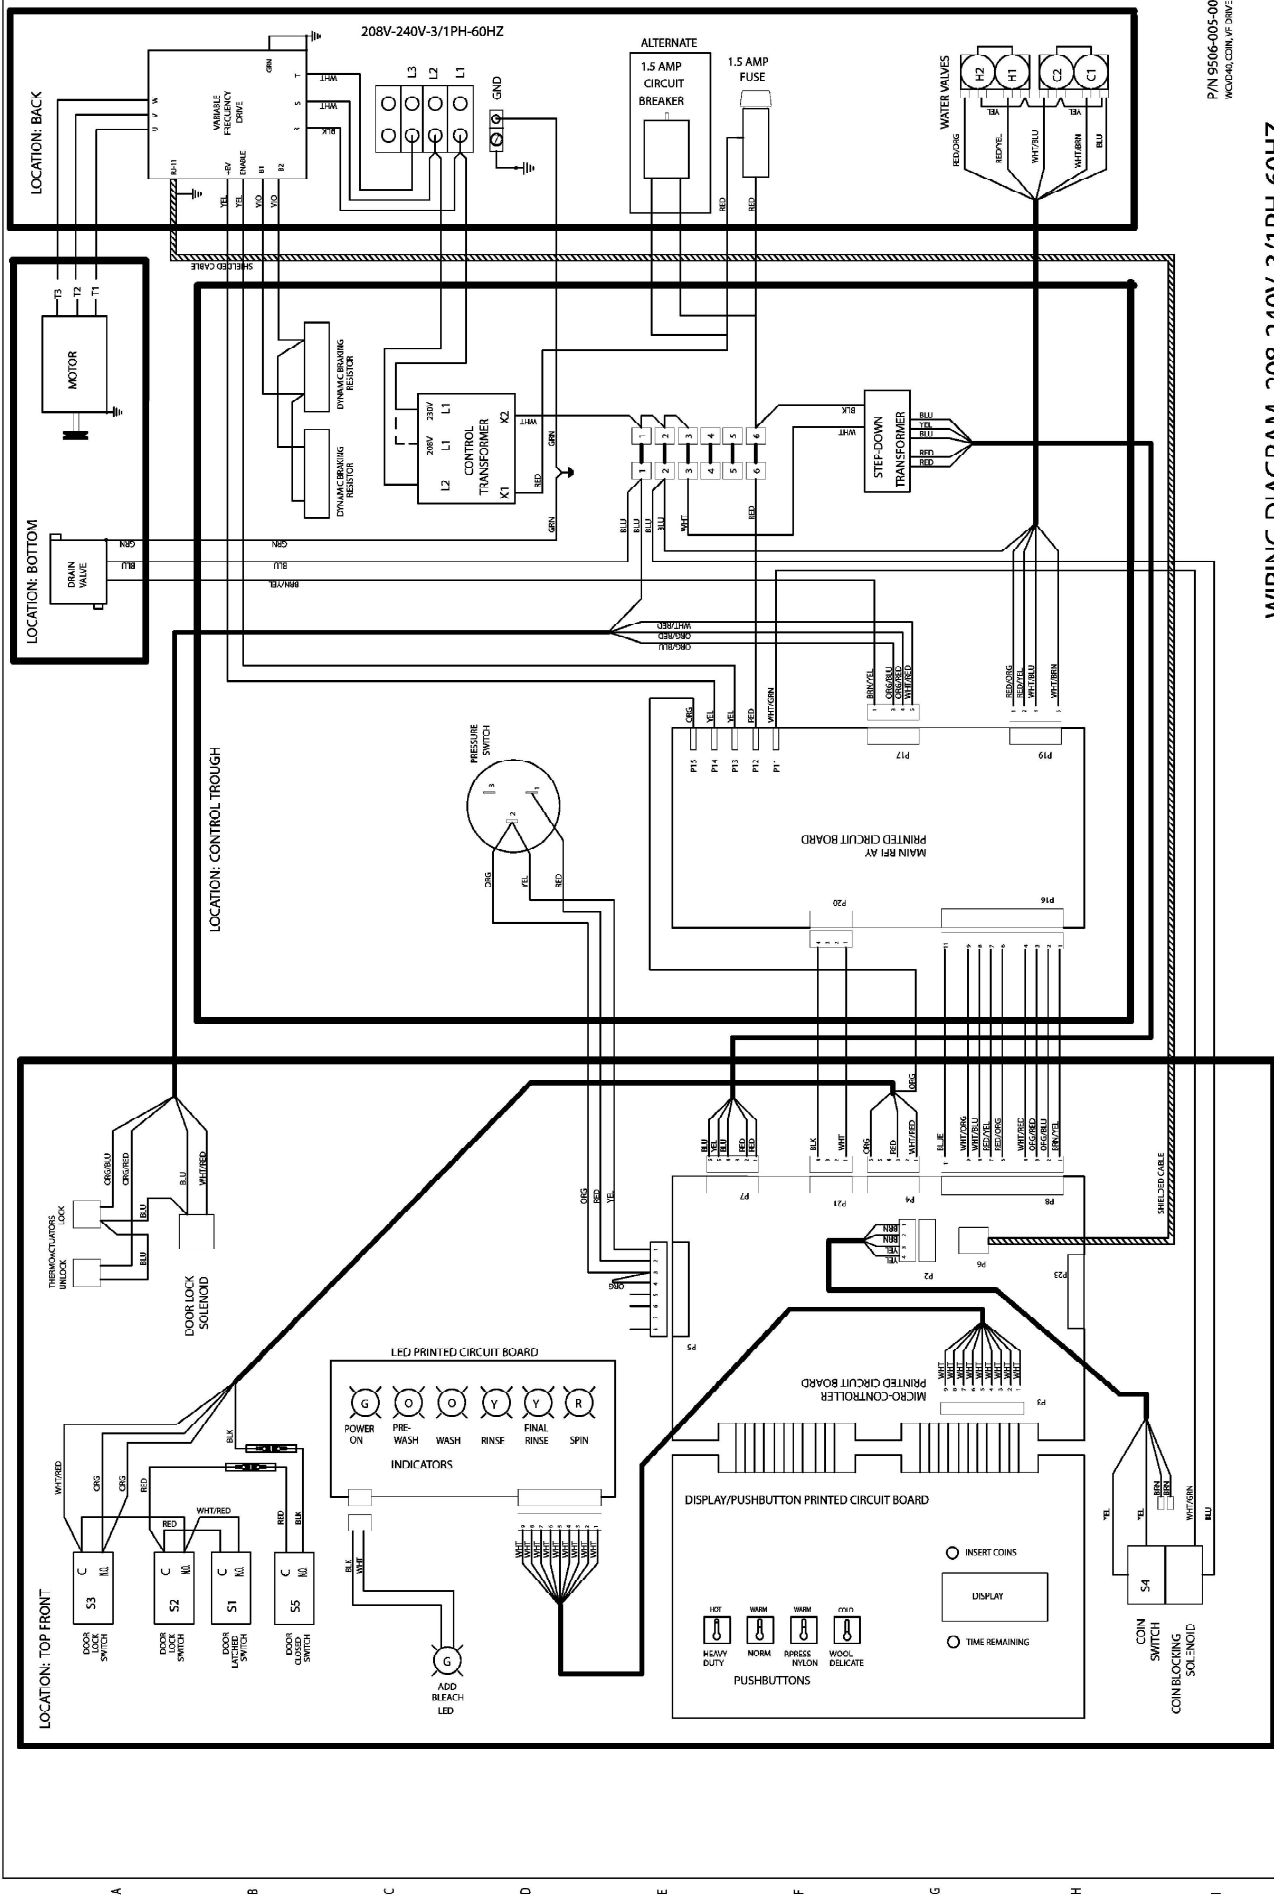

1 2 3 4 5 6 7 8 9 10 11 12 13 14 15

P/N 9506-005-001B
MCDIAG.COM, WF DRIVE

WIRING DIAGRAM 208-240V-3/1PH-60HZ