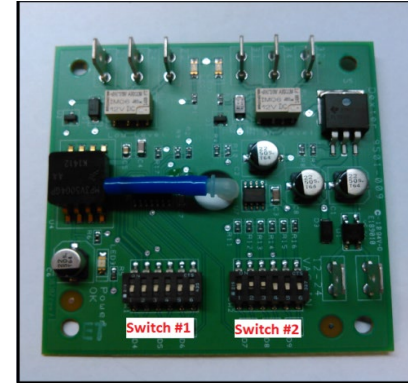

DEXTER.
LAUNDRY

Water Level Chart

Switch Positions:

Depth (in):	Pos 1	Pos 2	Pos 3	Pos 4	Pos 5	Pos 6
5.00	off	off	off	off	off	off
5.25	on	off	off	off	off	off
5.50	off	on	off	off	off	off
5.75	on	on	off	off	off	off
6.00	off	off	on	off	off	off
6.25	on	off	on	off	off	off
6.50	off	on	on	off	off	off
6.75	on	on	on	off	off	off
7.00	off	off	off	on	off	off
7.25	on	off	off	on	off	off
7.50	off	on	off	on	off	off
7.75	on	on	off	on	off	off
8.00	off	off	on	on	off	off
8.25	on	off	on	on	off	off
8.50	off	on	on	on	off	off
8.75	on	on	on	on	off	off
9.00	off	off	off	off	on	off
9.25	on	off	off	off	on	off
9.50	off	on	off	off	on	off
9.75	on	on	off	off	on	off
10.00	off	off	on	off	on	off
10.25	on	off	on	off	on	off
10.50	off	on	on	off	on	off
10.75	on	on	on	off	on	off
11.00	off	off	off	on	on	off
11.25	on	off	off	on	on	off
11.50	off	on	off	on	on	off
11.75	on	on	off	on	on	off
12.00	off	off	on	on	on	off
12.25	on	off	on	on	on	off
12.50	off	on	on	on	on	off
12.75	on	on	on	on	on	off
13.00	off	off	off	off	off	on
13.25	on	off	off	off	off	on
13.50	off	on	off	off	off	on
13.75	on	on	off	off	off	on
14.00	off	off	on	off	off	on
14.25	on	off	on	off	off	on
14.50	off	on	on	off	off	on
14.75	on	on	on	off	off	on
15.00	off	off	off	on	off	on

Factory Settings:

Model	Vended				On-Premise			
	Switch #1 Efficient		Switch #2 Classic		Switch #1 Low Level		Switch #2 High Level	
	Inches (mm)	Inches (mm)	Inches (mm)	Inches (mm)	Inches (mm)	Inches (mm)	Inches (mm)	
T-300	5.25	(133)	7.00	(178)	6.00	(152)	6.75	(171)
T-350	5.25	(133)	6.25	(159)	6.00	(152)	6.75	(171)
T-350 SWD	5.25	(133)	6.25	(159)	6.00	(152)	6.75	(171)
T-400	7.00	(178)	9.00	(229)	8.00	(203)	11.00	(279)
T-450	6.00	(152)	6.25	(159)	6.00	(152)	8.50	(216)
T-450 SWD	5.00	(127)	7.00	(178)	6.00	(152)	8.50	(216)
T-600	7.25	(184)	9.25	(235)	8.00	(203)	11.00	(279)
T-650	6.50	(165)	8.25	(210)	8.00	(203)	11.00	(279)
T-675	-	-	-	-	8.00	(203)	11.00	(279)
T-750	6.00	(152)	7.50	(191)	6.00	(152)	8.75	(222)
T-750 SWD	9.25	(235)	11.75	(298)	9.25	(235)	11.75	(298)
T-900	6.00	(152)	7.50	(191)	6.00	(152)	8.75	(222)
T-950	6.00	(152)	7.50	(191)	6.00	(152)	8.75	(222)
T-975	-	-	-	-	6.00	(152)	8.75	(222)
T-1200	6.00	(152)	7.50	(191)	6.00	(152)	8.75	(222)
T-1450	6.75	(171)	7.00	(178)	6.75	(171)	9.50	(241)
T-1475	-	-	-	-	6.75	(171)	9.50	(241)
T-1800	6.75	(171)	7.00	(178)	-	-	-	-

Notes: