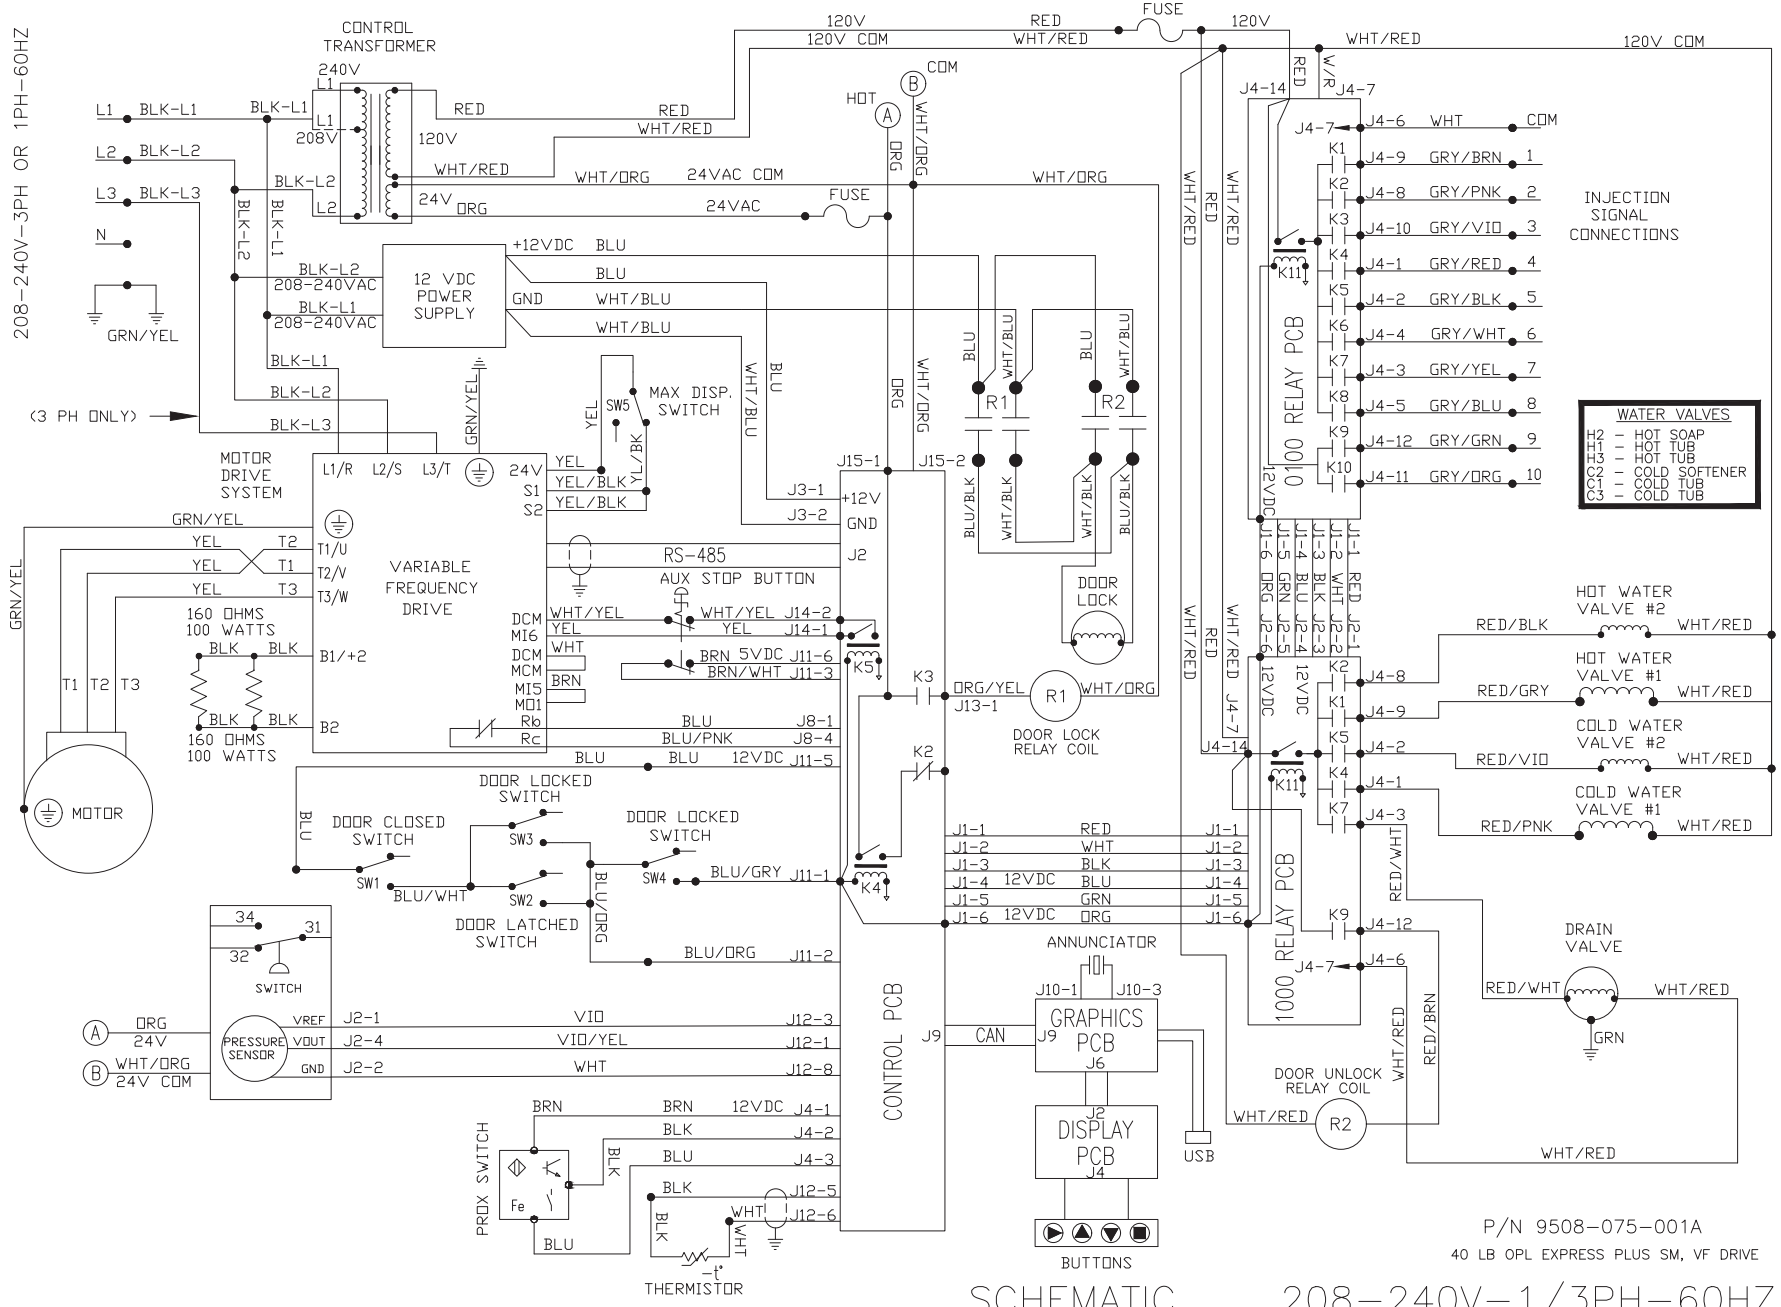

WIRING DIAGRAM 208 - 240V, 1/3PH, 60HZ

P/N 9507-075-001A  
 40 LB OPL EXPRESS PLUS SM, VF DRIVE  
 WS0675X-12\_0\_X-\_-\_-\_-\_-X

208-240V-3PH OR 1PH-60HZ

SCHEMATIC

208-240V-1/3PH-60HZ

P/N 9508-075-001A  
40 LB OPL EXPRESS PLUS SM, VF DRIVE