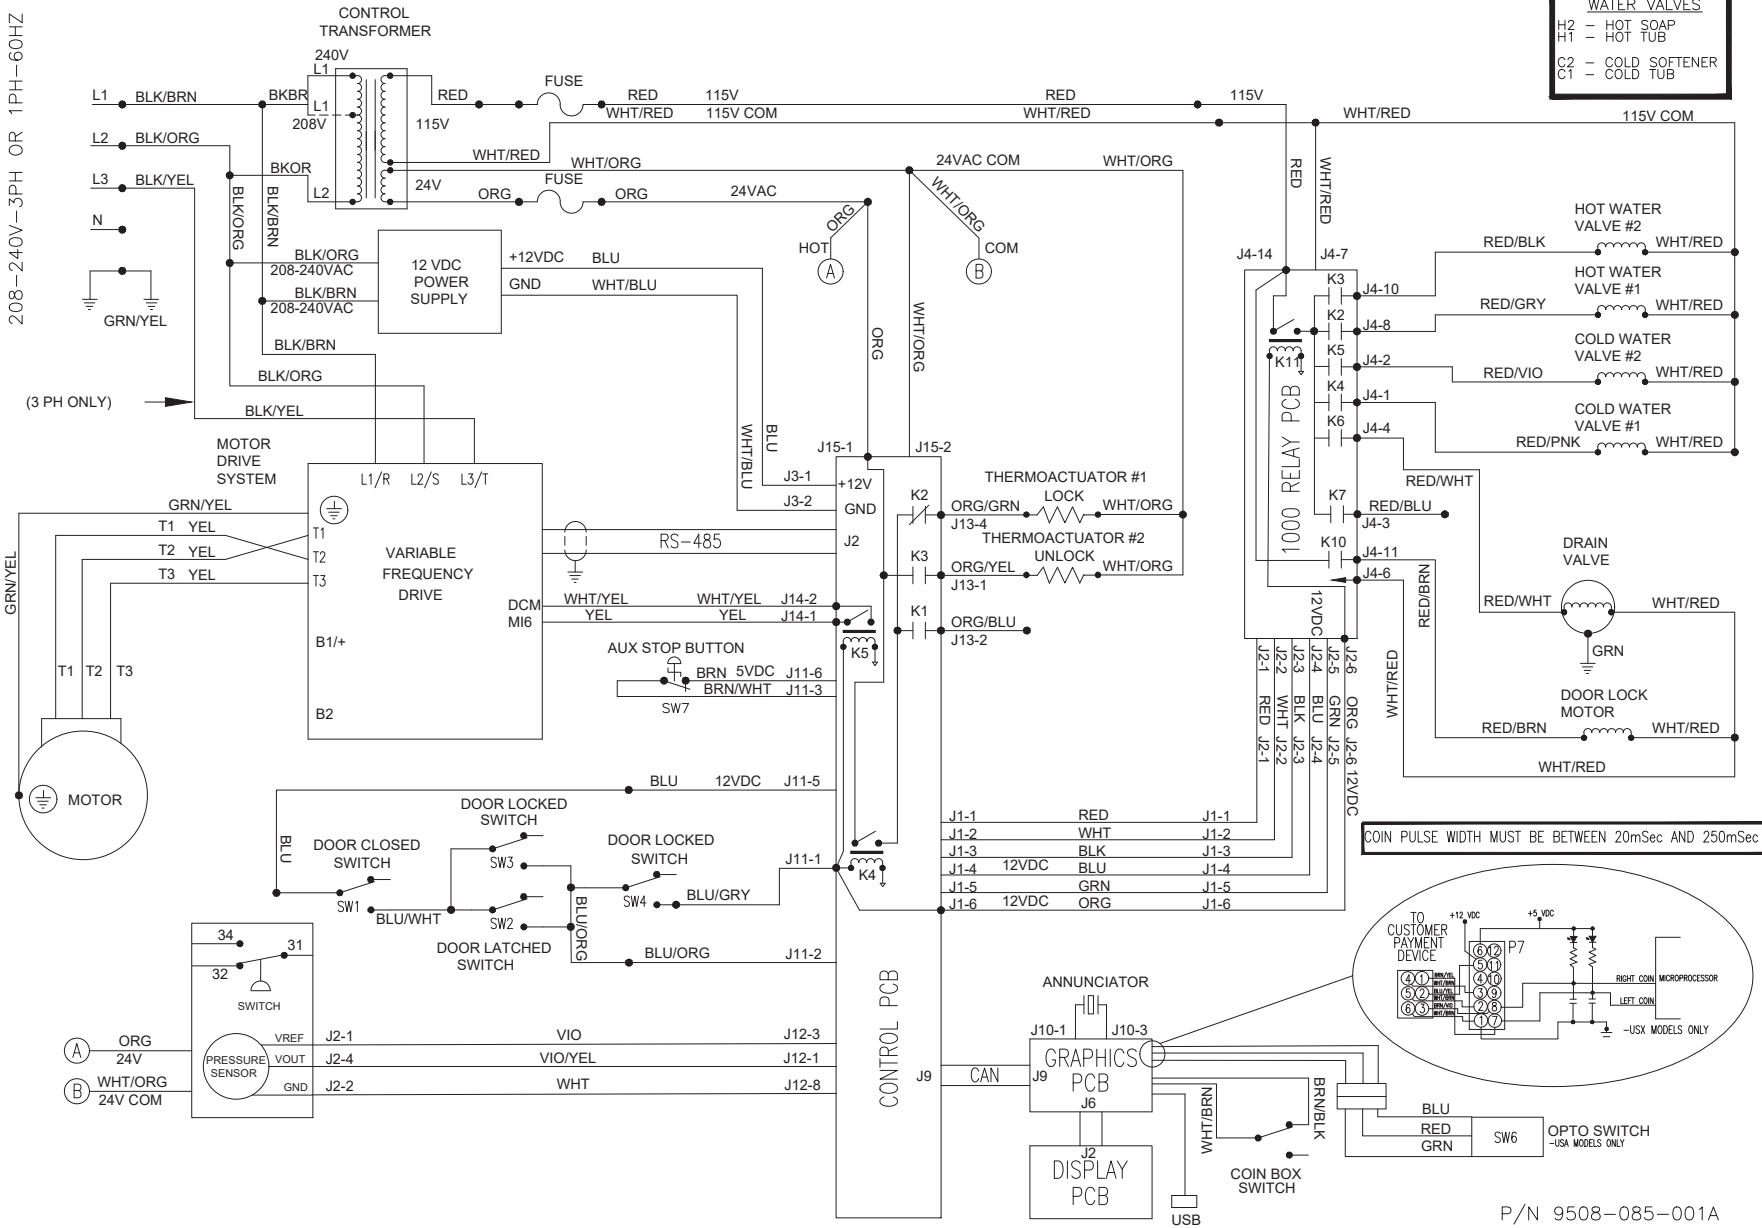

WIRING DIAGRAM

208 - 240V, 1/3PH, 60HZ

P/N 9507-085-001B  
 20 LB VENED EXPRESS, VF DRIVE  
 WC0350X\_-12\_T1X-\_-\_-US\_

208-240V-3PH OR 1PH-60HZ

P/N 9508-085-001A  
 20 LB VENDED EXPRESS, VF DRIVE