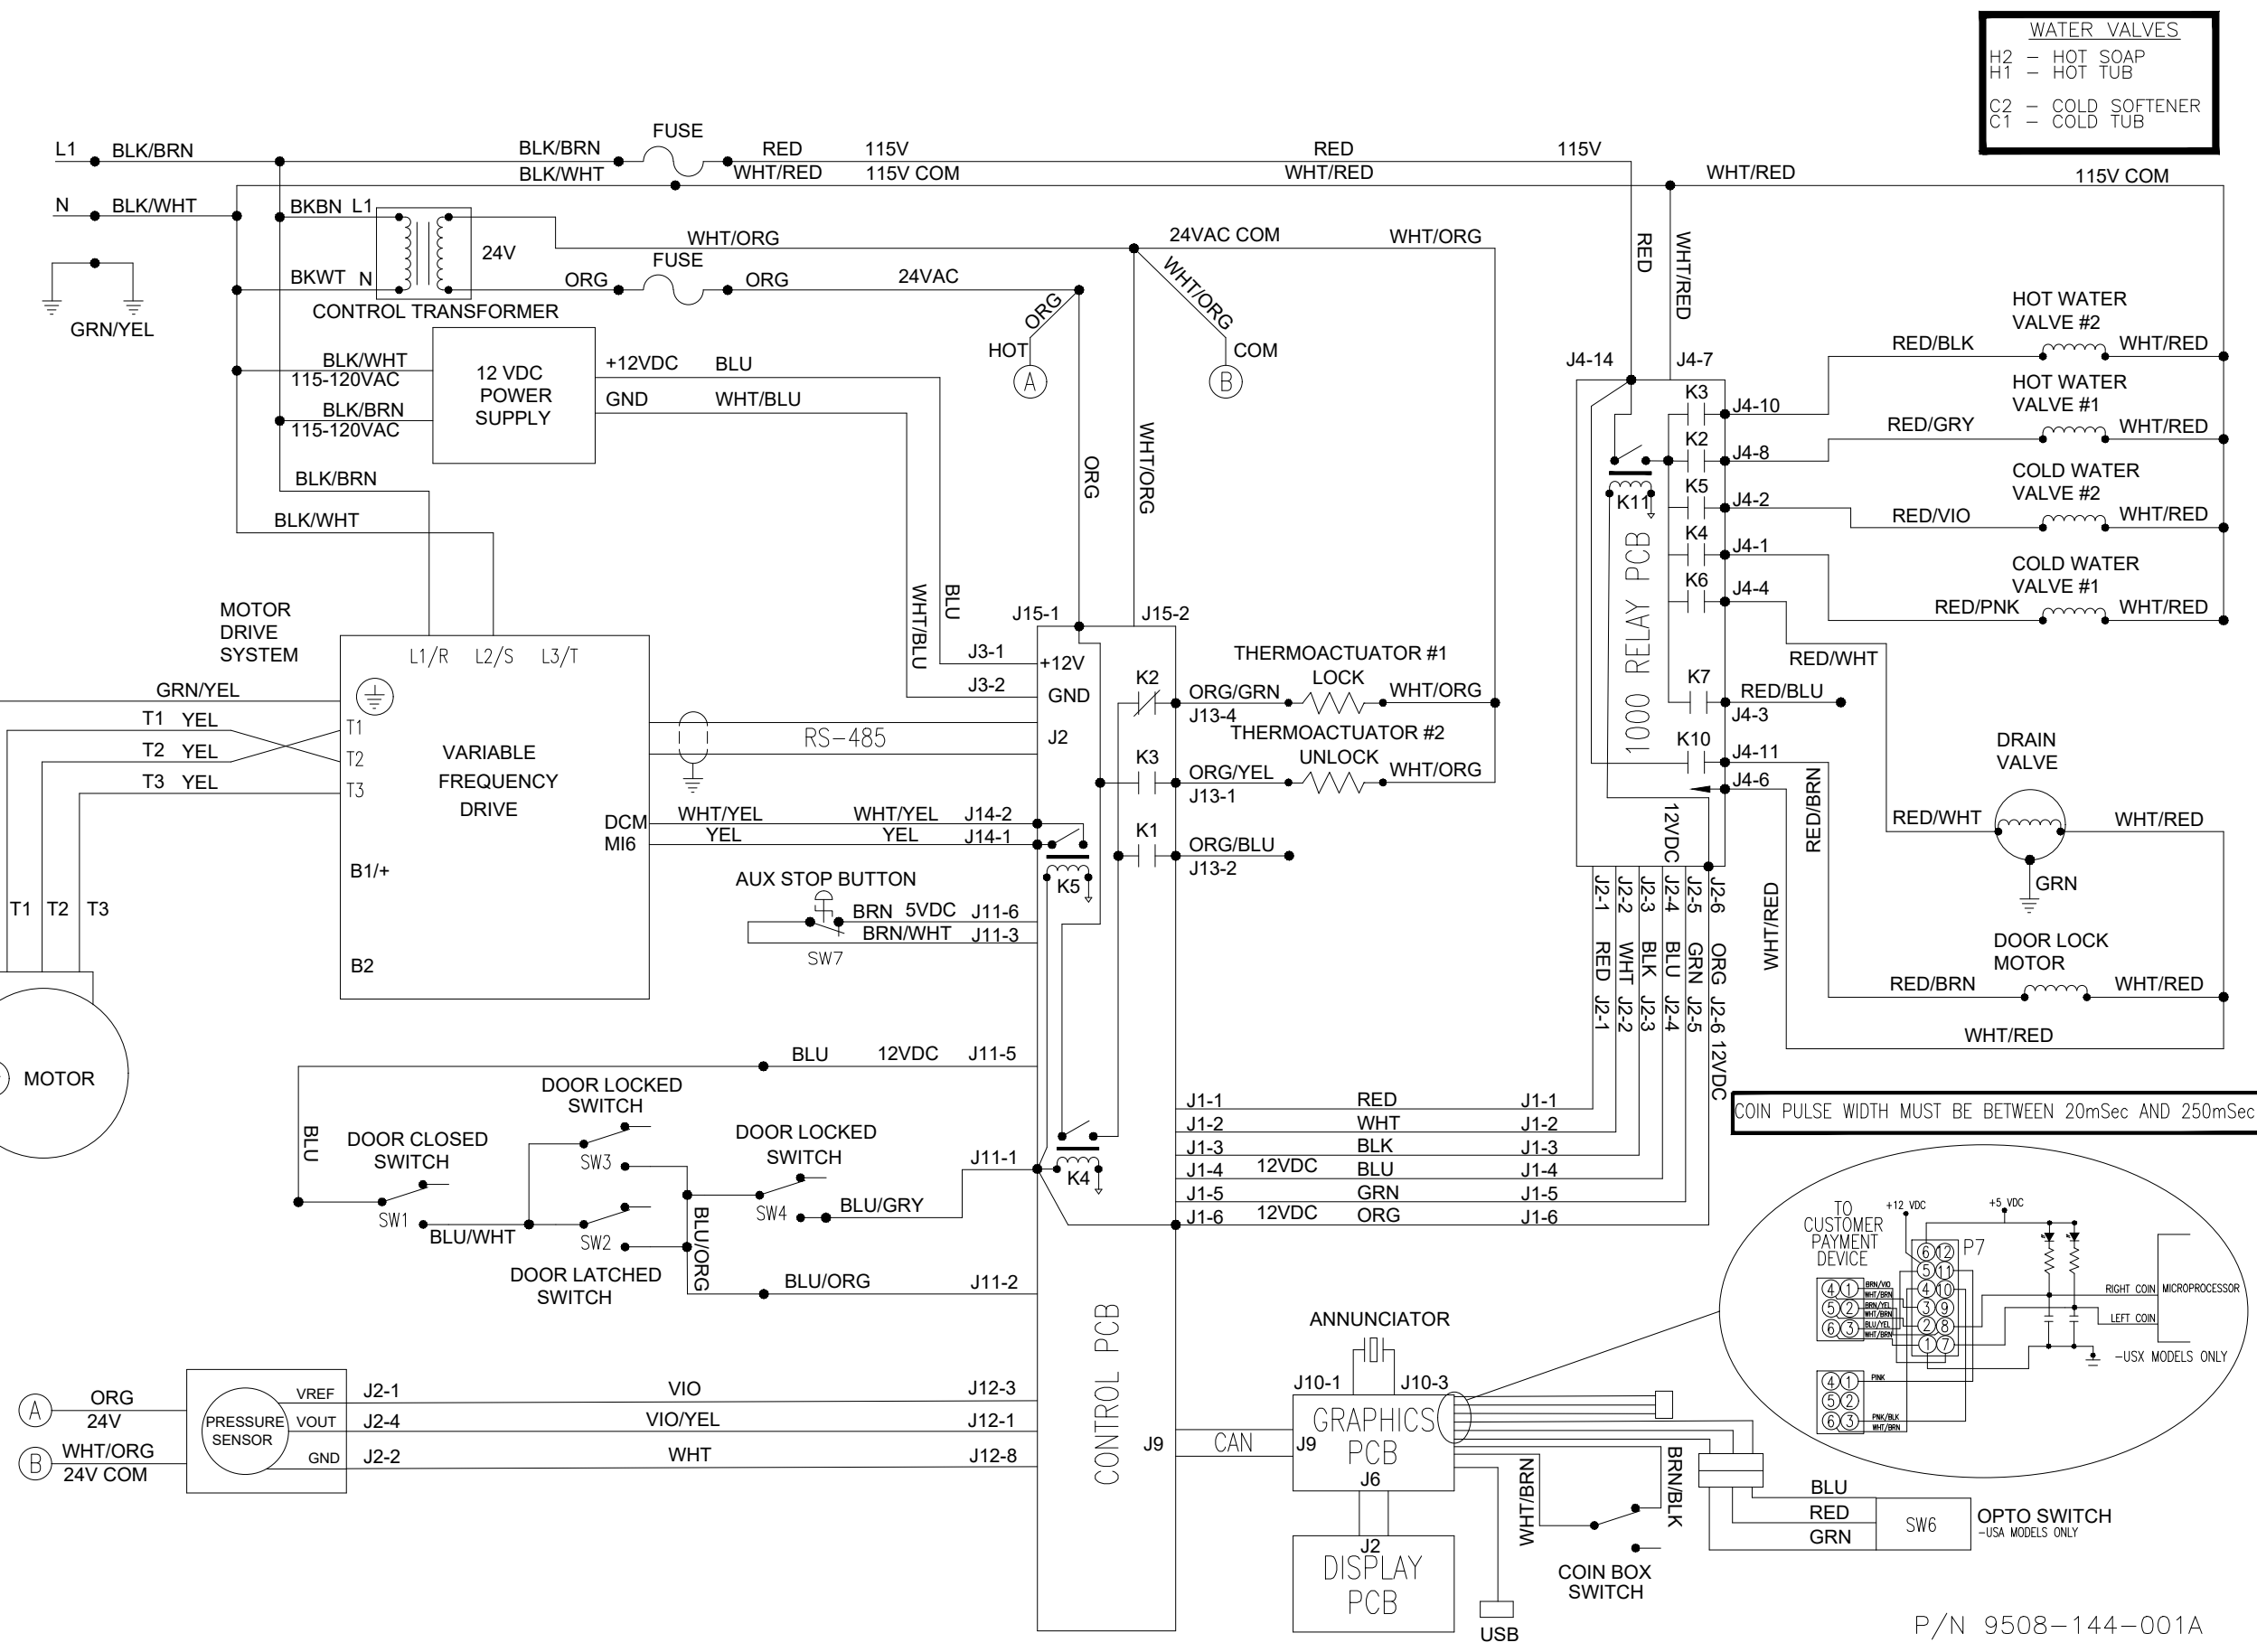

WIRING DIAGRAM 115V, 1PH, 60HZ

P/N 9507-144-001A
 20 LB VENDED, VF DRIVE
 WC0300X_-10_T1X-____-US_

115-120V-1PH-60HZ

WATER VALVES	
H2	- HOT SOAP
H1	- HOT TUB
C2	- COLD SOFTENER
C1	- COLD TUB

COIN PULSE WIDTH MUST BE BETWEEN 20mSec AND 250mSec

P/N 9508-144-001A
20 LB VENDED, VF DRIVE