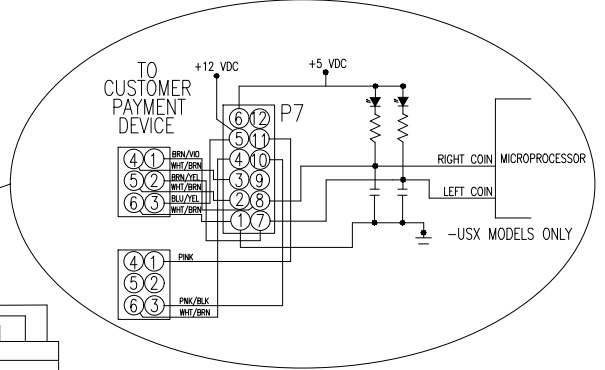

WIRING DIAGRAM 115V, 1PH, 60HZ

P/N 9507-144-001A
 20 LB VENDED, VF DRIVE
 WC0300X_-10_T1X-____-US_

115-120V-1PH-60HZ

WATER VALVES	
H2	- HOT SOAP
H1	- HOT TUB
C2	- COLD SOFTENER
C1	- COLD TUB

COIN PULSE WIDTH MUST BE BETWEEN 20mSec AND 250mSec

P/N 9508-144-001A
20 LB VENDED, VF DRIVE