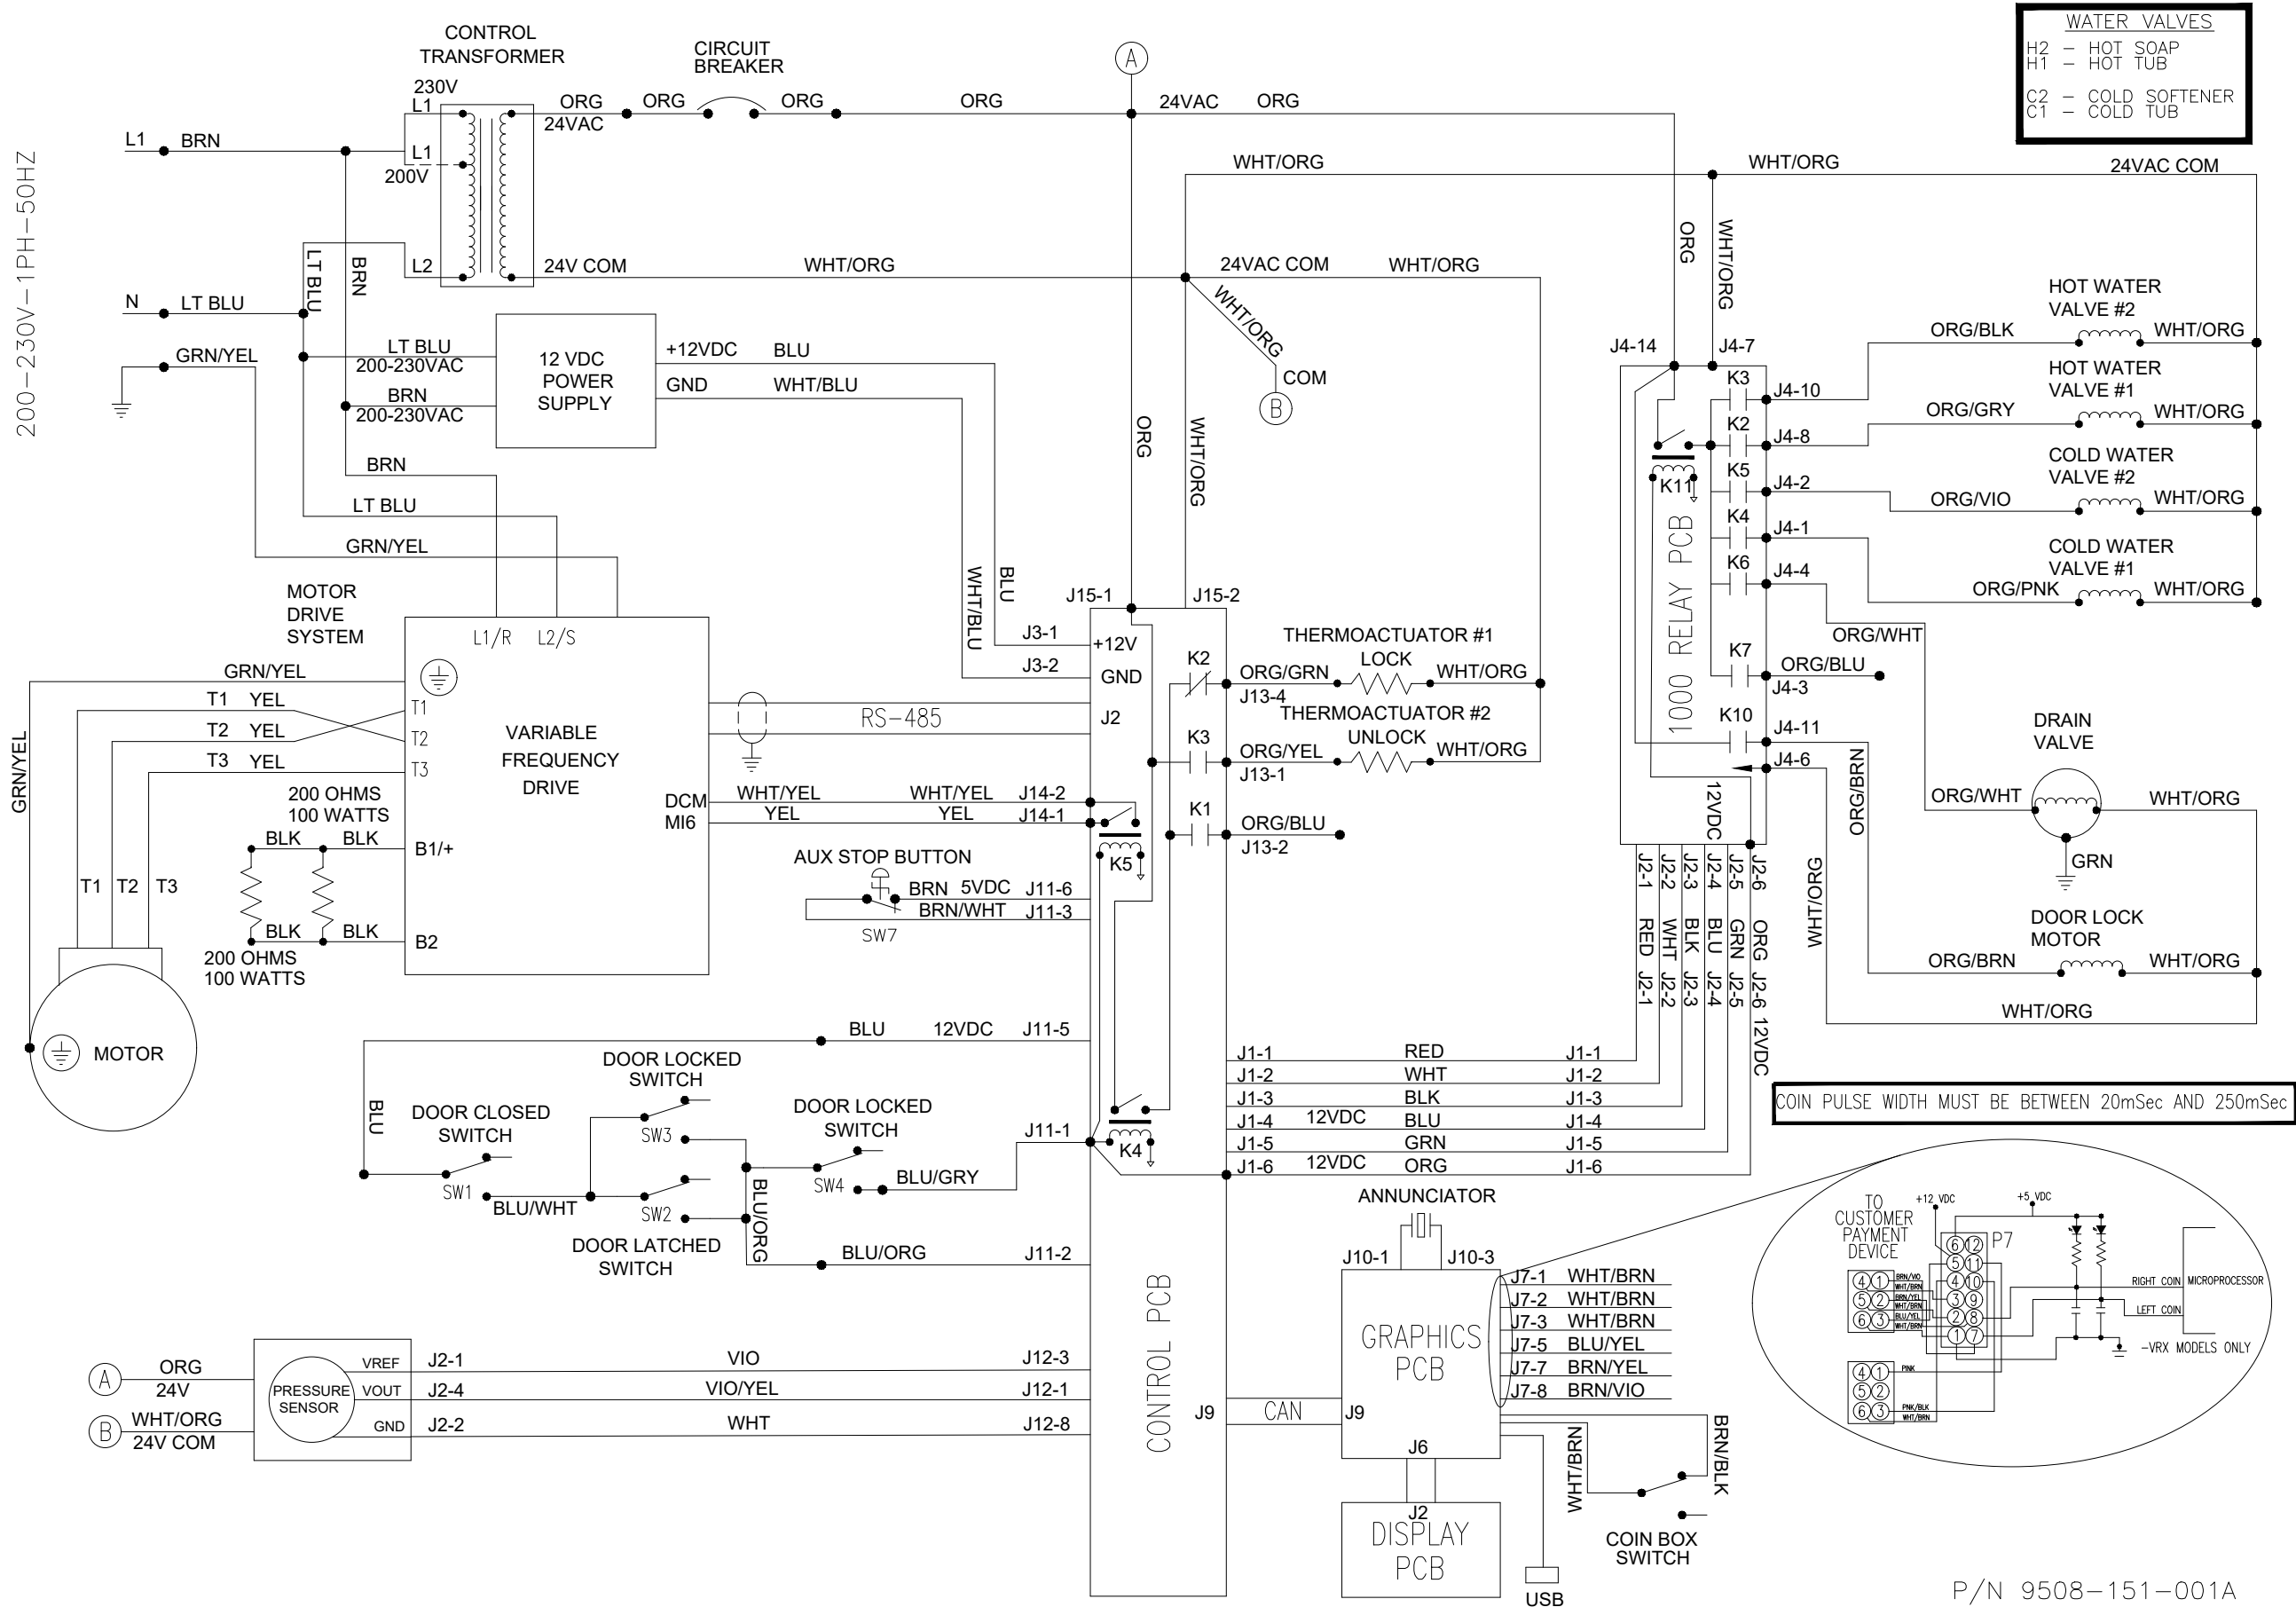

WIRING DIAGRAM 200 - 230V, 1PH, 50HZ

P/N 9507-151-001A  
 30 LB VENDED, VF DRIVE  
 WCO400X\_-39\_T1X-\_\_\_\_-VRX

200-230V-1PH-50HZ

P/N 9508-151-001A  
 30 LB VENDED, VF DRIVE

SCHEMATIC

200-230V-1PH-50HZ