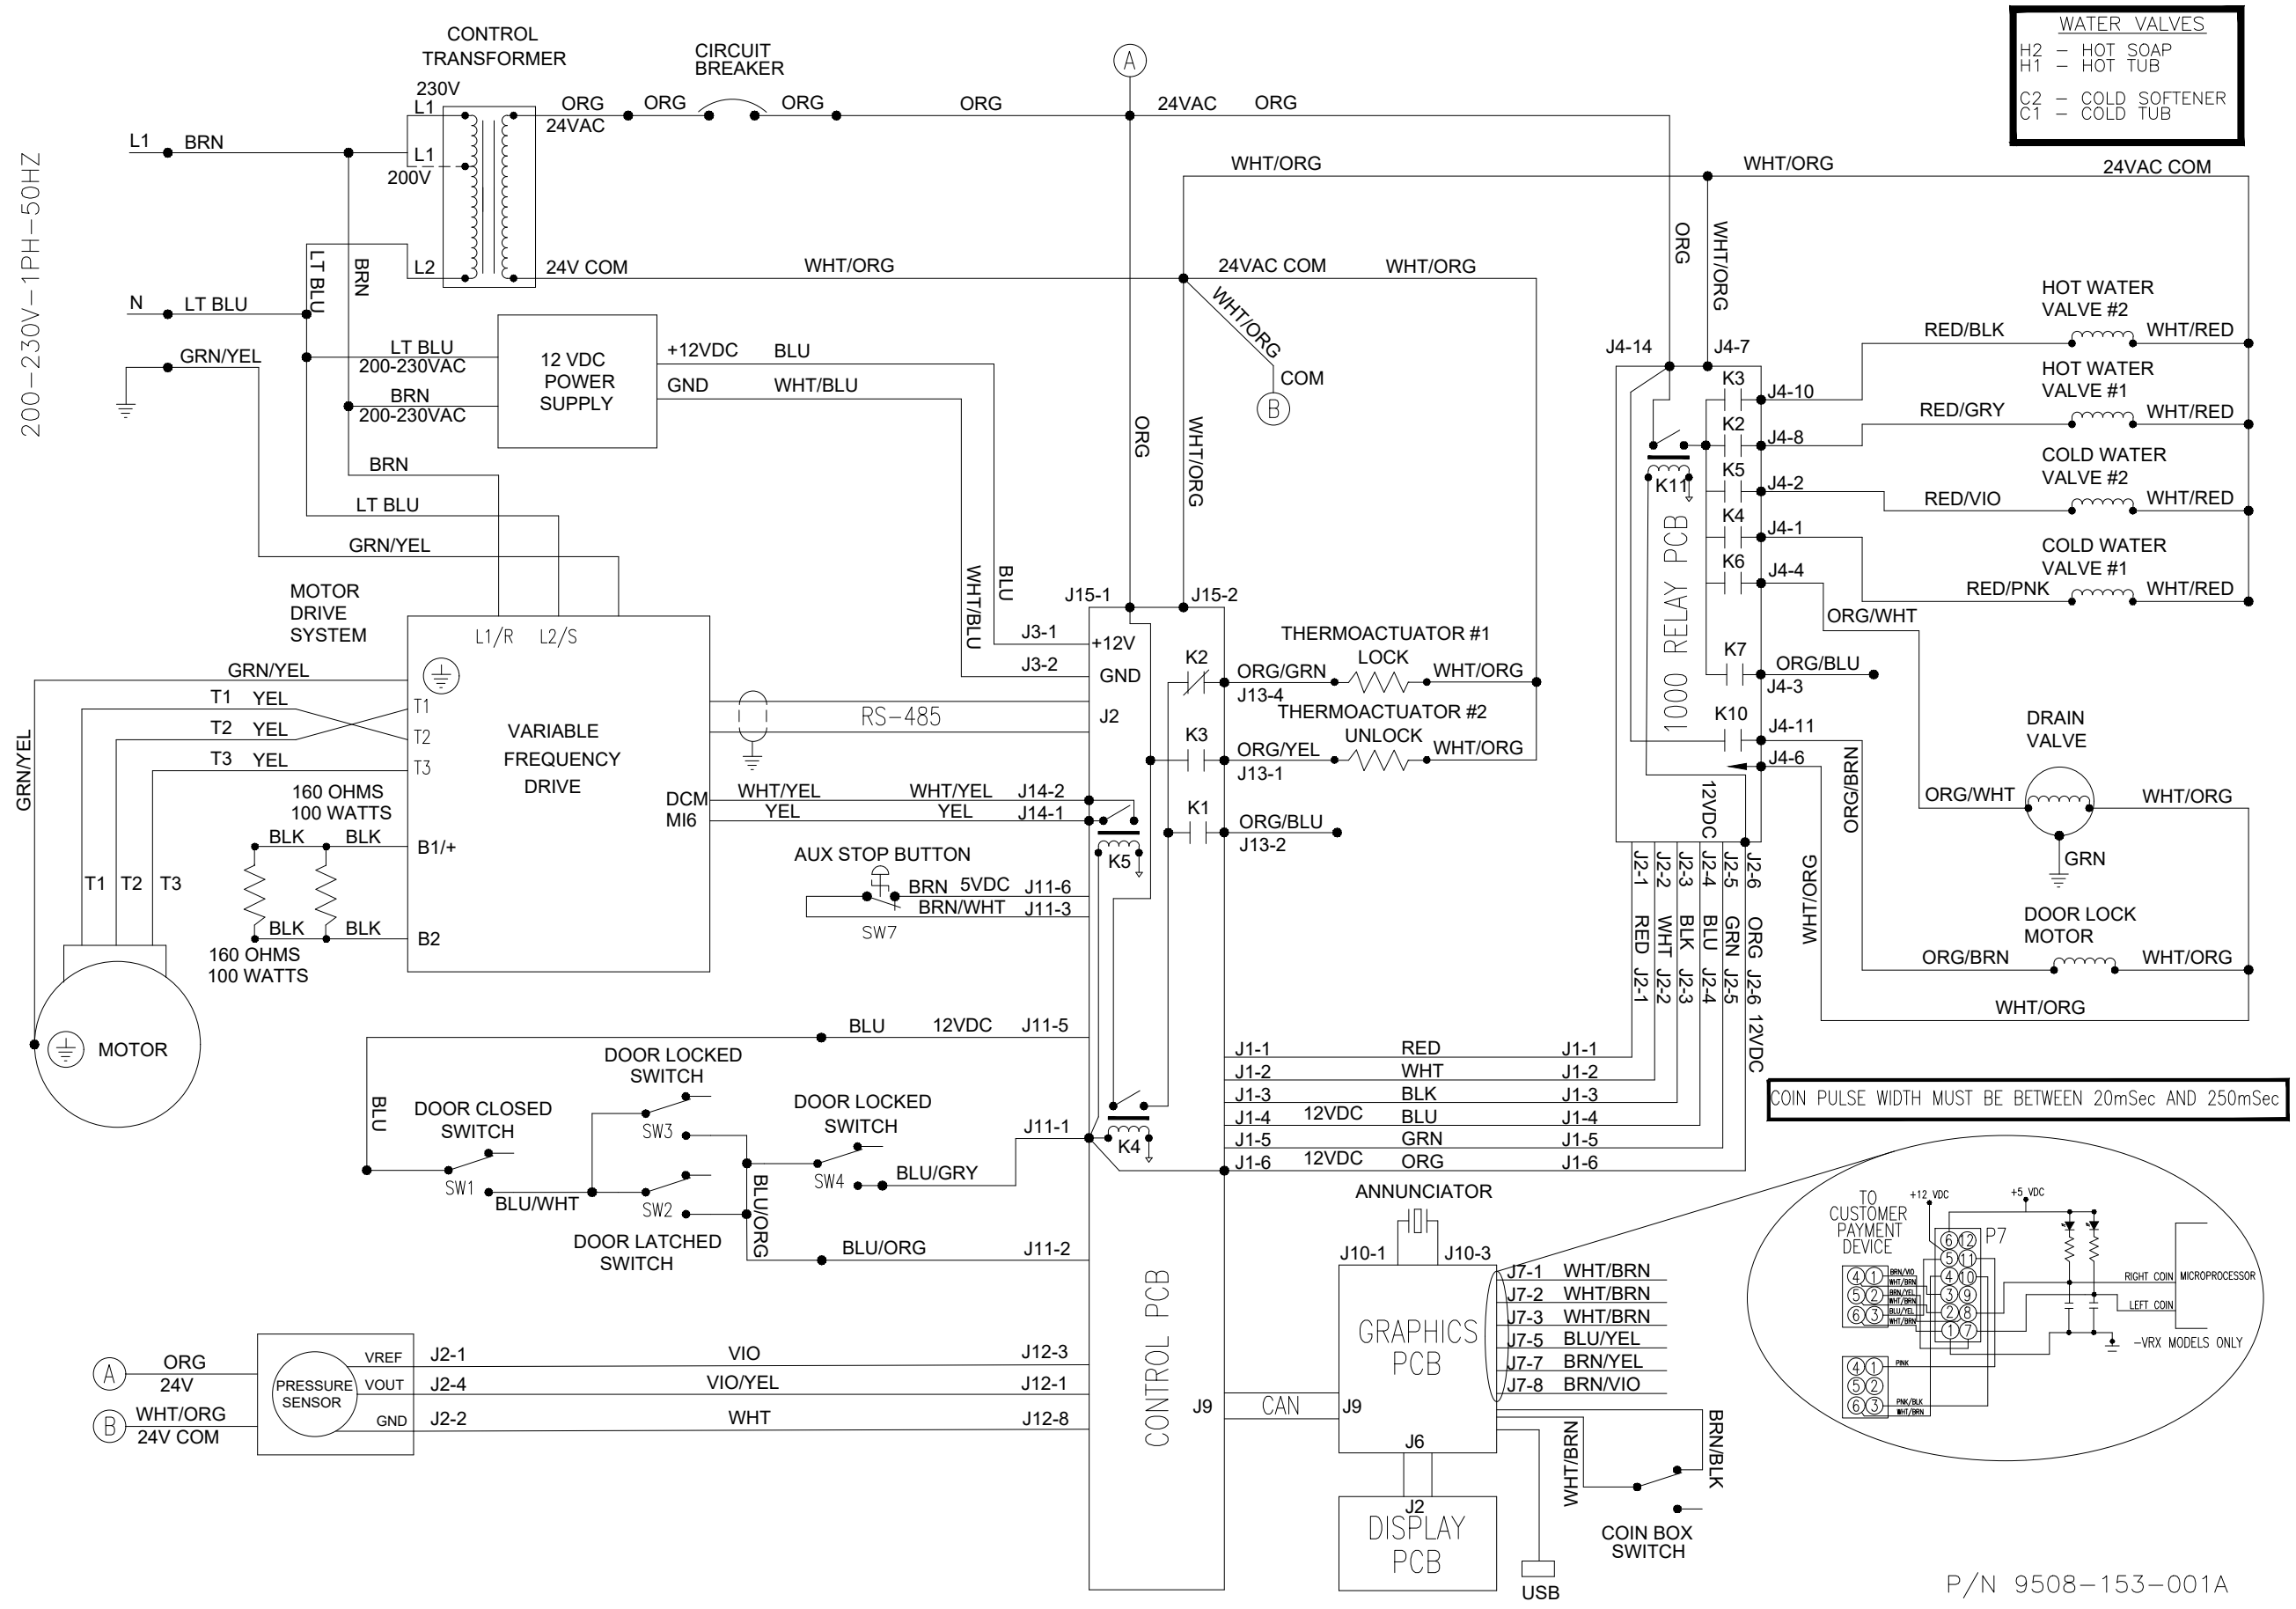

WIRING DIAGRAM 200 - 230V, 1PH, 50HZ

P/N 9507-153-001A  
 60 LB VENDED, VF DRIVE  
 WC0900X\_-39\_T1X-\_\_\_\_-VRX

SCHEMATIC

200-230V-1PH-50HZ

P/N 9508-153-001A  
 60 LB VENDED EXPRESS, VF DRIVE