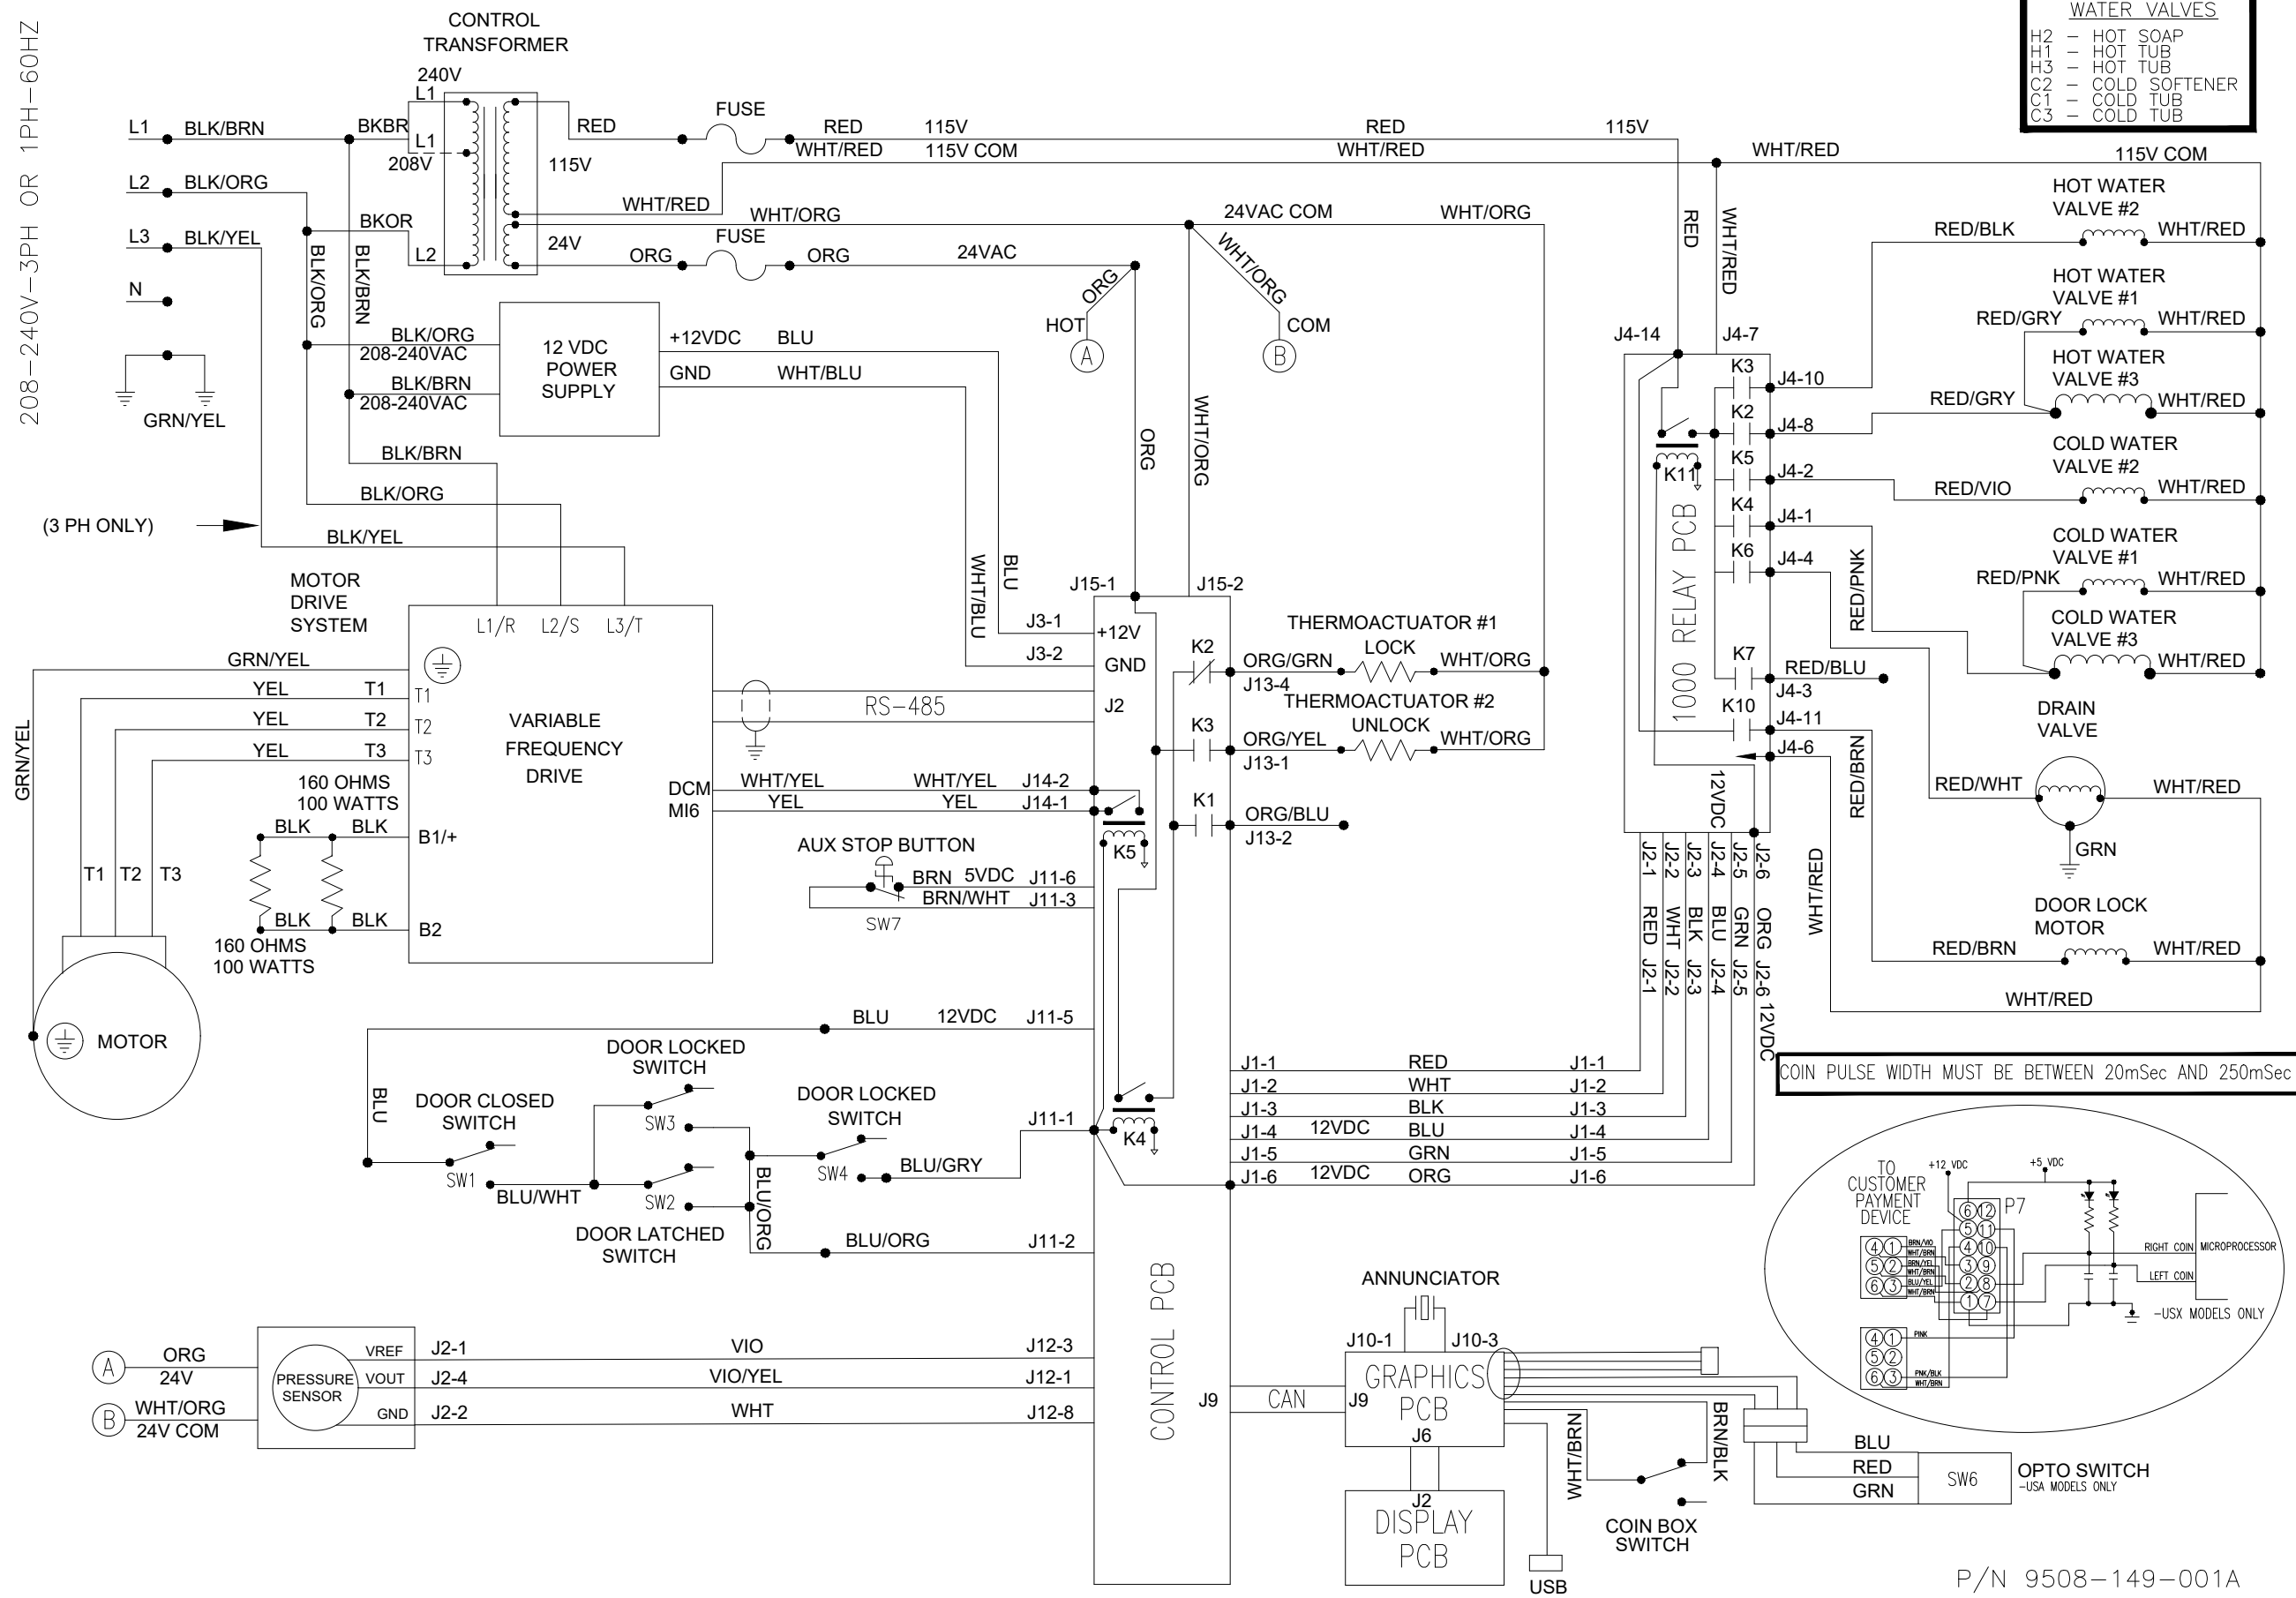

WIRING DIAGRAM

208 - 240V, 1/3PH, 60HZ

P/N 9507-149-001A  
 80 LB VENDED, VF DRIVE  
 WC1200X\_-12\_T1X-\_-\_-\_-US\_

208-240V-3PH OR 1PH-60HZ

WATER VALVES	
H2	- HOT SOAP
H1	- HOT TUB
H3	- HOT TUB
C2	- COLD SOFTENER
C1	- COLD TUB
C3	- COLD TUB

COIN PULSE WIDTH MUST BE BETWEEN 20mSec AND 250mSec

SCHEMATIC

208-240V-1/3PH-60HZ

P/N 9508-149-001A  
80 LB VENDED, VF DRIVE