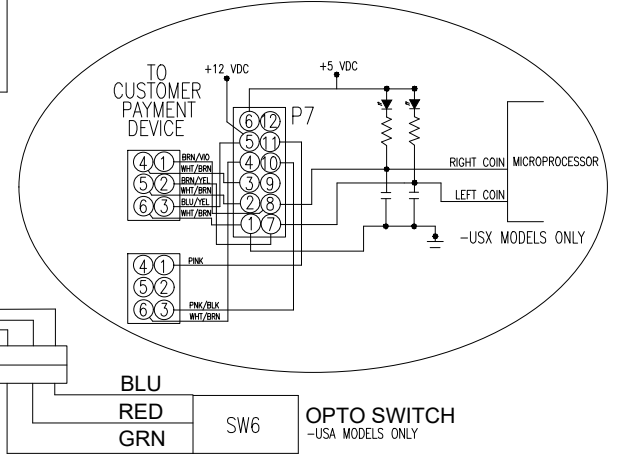

WIRING DIAGRAM

208 - 240V, 1/3PH, 60HZ

P/N 9507-149-001A  
 80 LB VENDED, VF DRIVE  
 WC1200X\_-12\_T1X-\_-\_-\_-US\_

208-240V-3PH OR 1PH-60HZ

WATER VALVES	
H2	- HOT SOAP
H1	- HOT TUB
H3	- HOT TUB
C2	- COLD SOFTENER
C1	- COLD TUB
C3	- COLD TUB

COIN PULSE WIDTH MUST BE BETWEEN 20mSec AND 250mSec

SCHEMATIC

208-240V-1/3PH-60HZ

P/N 9508-149-001A  
80 LB VENDED, VF DRIVE