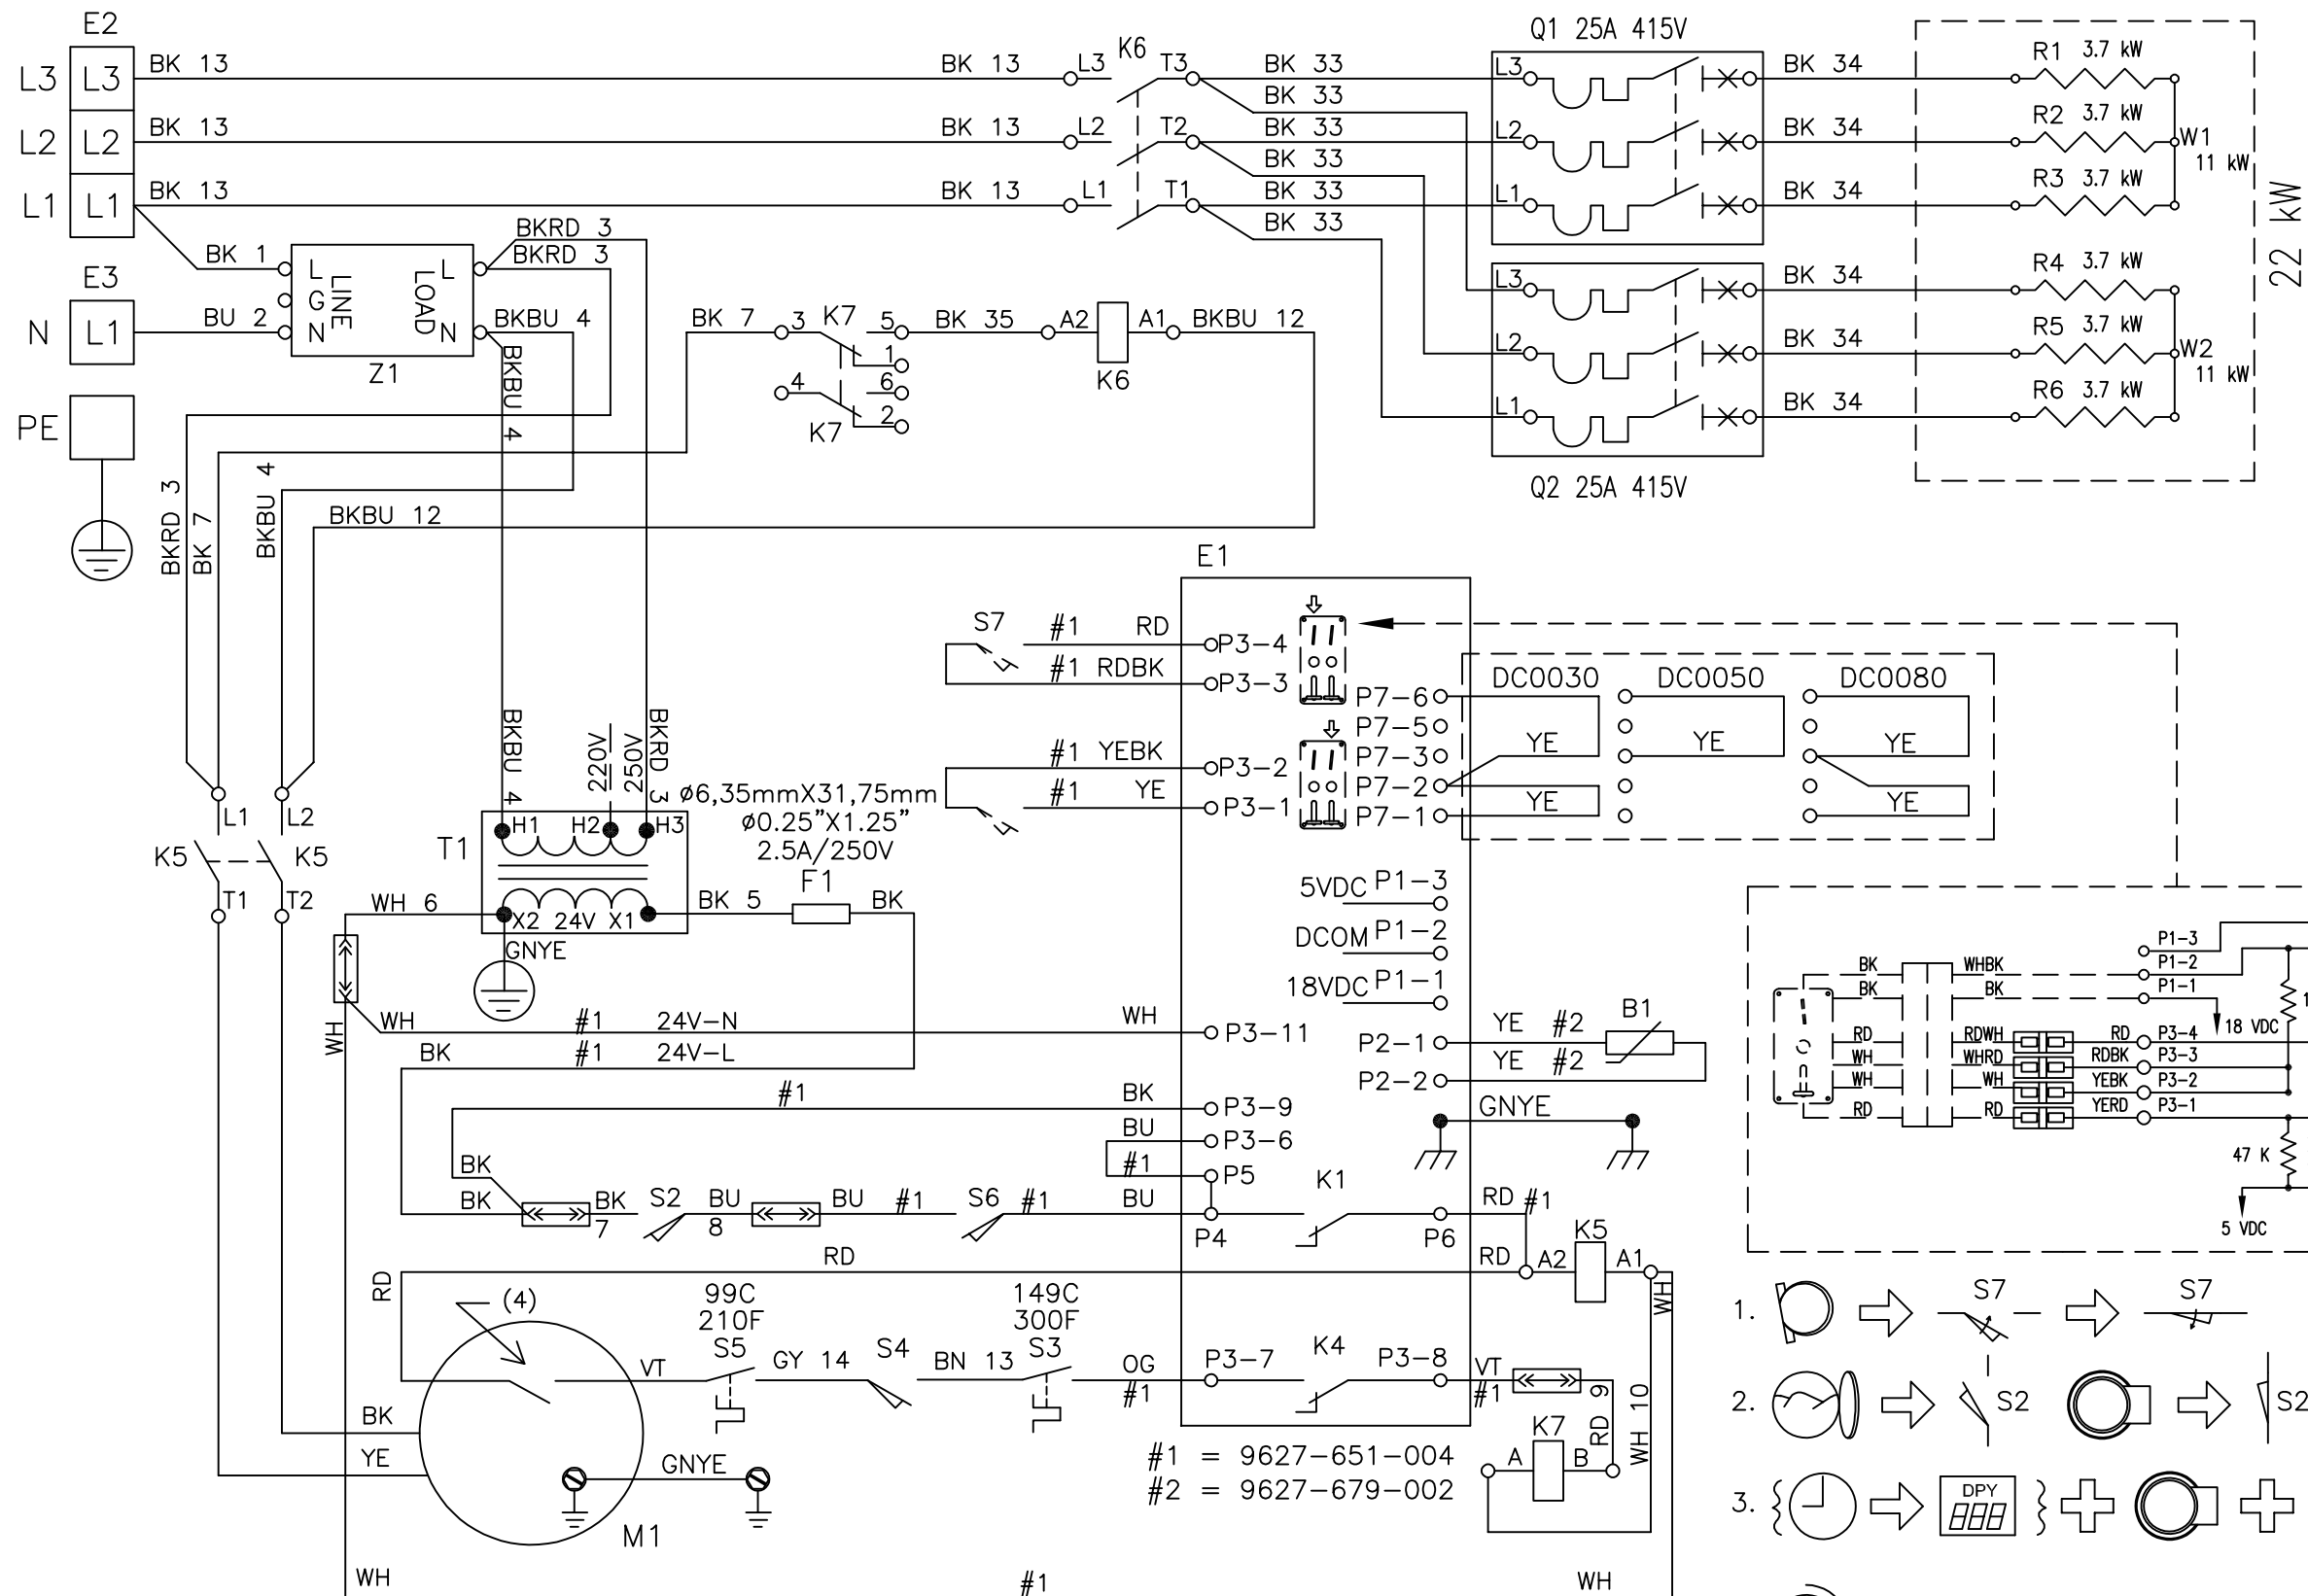

400V-50HZ-3~-22kW

1. →
2. →
3. →
4. →
5. ? →

9506-645-001B

WIRING DIAGRAM

DC0030E\_-79CC\_X-\_-\_-\_-\_-X  
 DC0050E\_-79CC\_X-\_-\_-\_-\_-X  
 DC0080E\_-79CC\_X-\_-\_-\_-\_-X