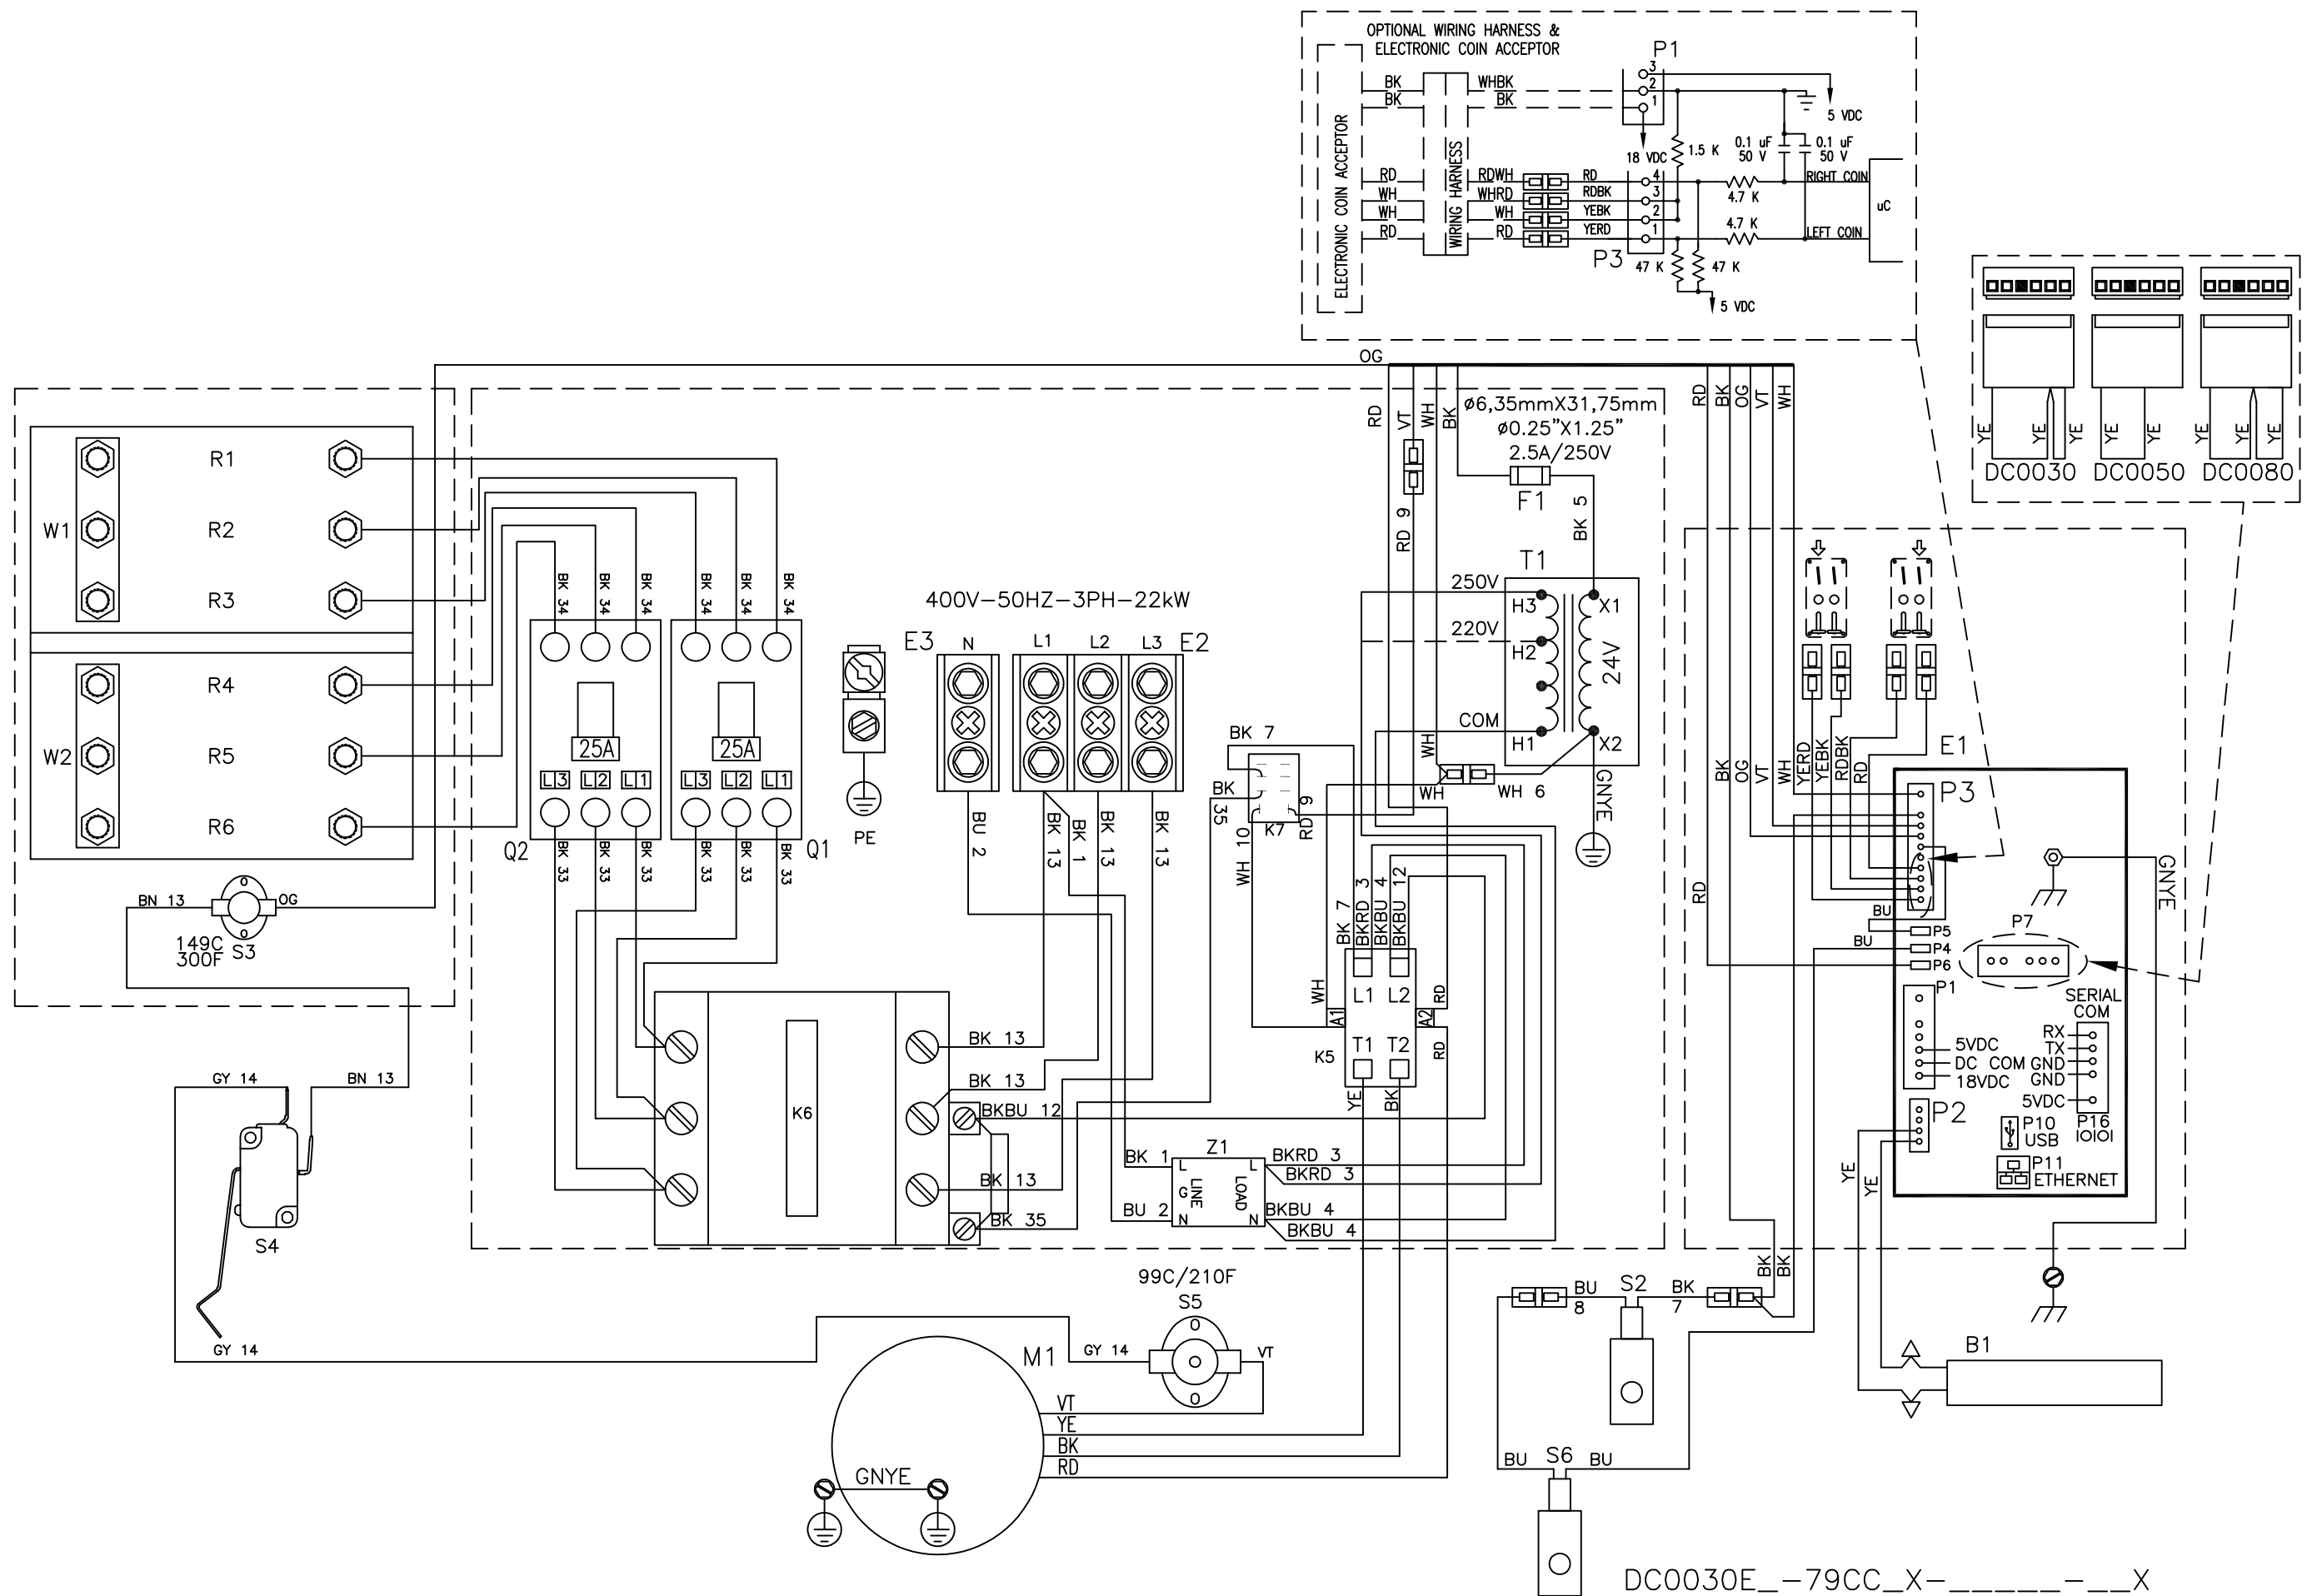

400V-50HZ-3~-22kW

1. →
2. →
3. →
4. →
5. ? →

9506-645-001B

WIRING DIAGRAM

DC0030E\_-79CC\_X-\_-\_-\_-\_-X  
 DC0050E\_-79CC\_X-\_-\_-\_-\_-X  
 DC0080E\_-79CC\_X-\_-\_-\_-\_-X