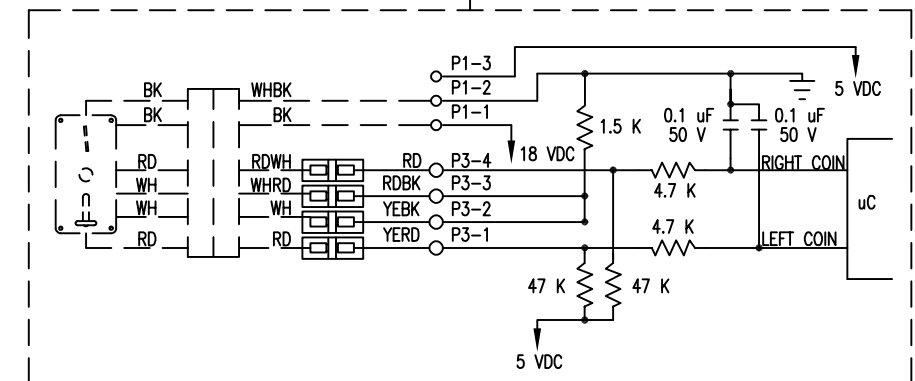

400V-50HZ-3~-22kW

1. →
2. →
3. →
4. →
5. ? →

9506-645-001B

WIRING DIAGRAM

DC0030E\_-79CC\_X-\_-\_-\_-\_-X  
 DC0050E\_-79CC\_X-\_-\_-\_-\_-X  
 DC0080E\_-79CC\_X-\_-\_-\_-\_-X