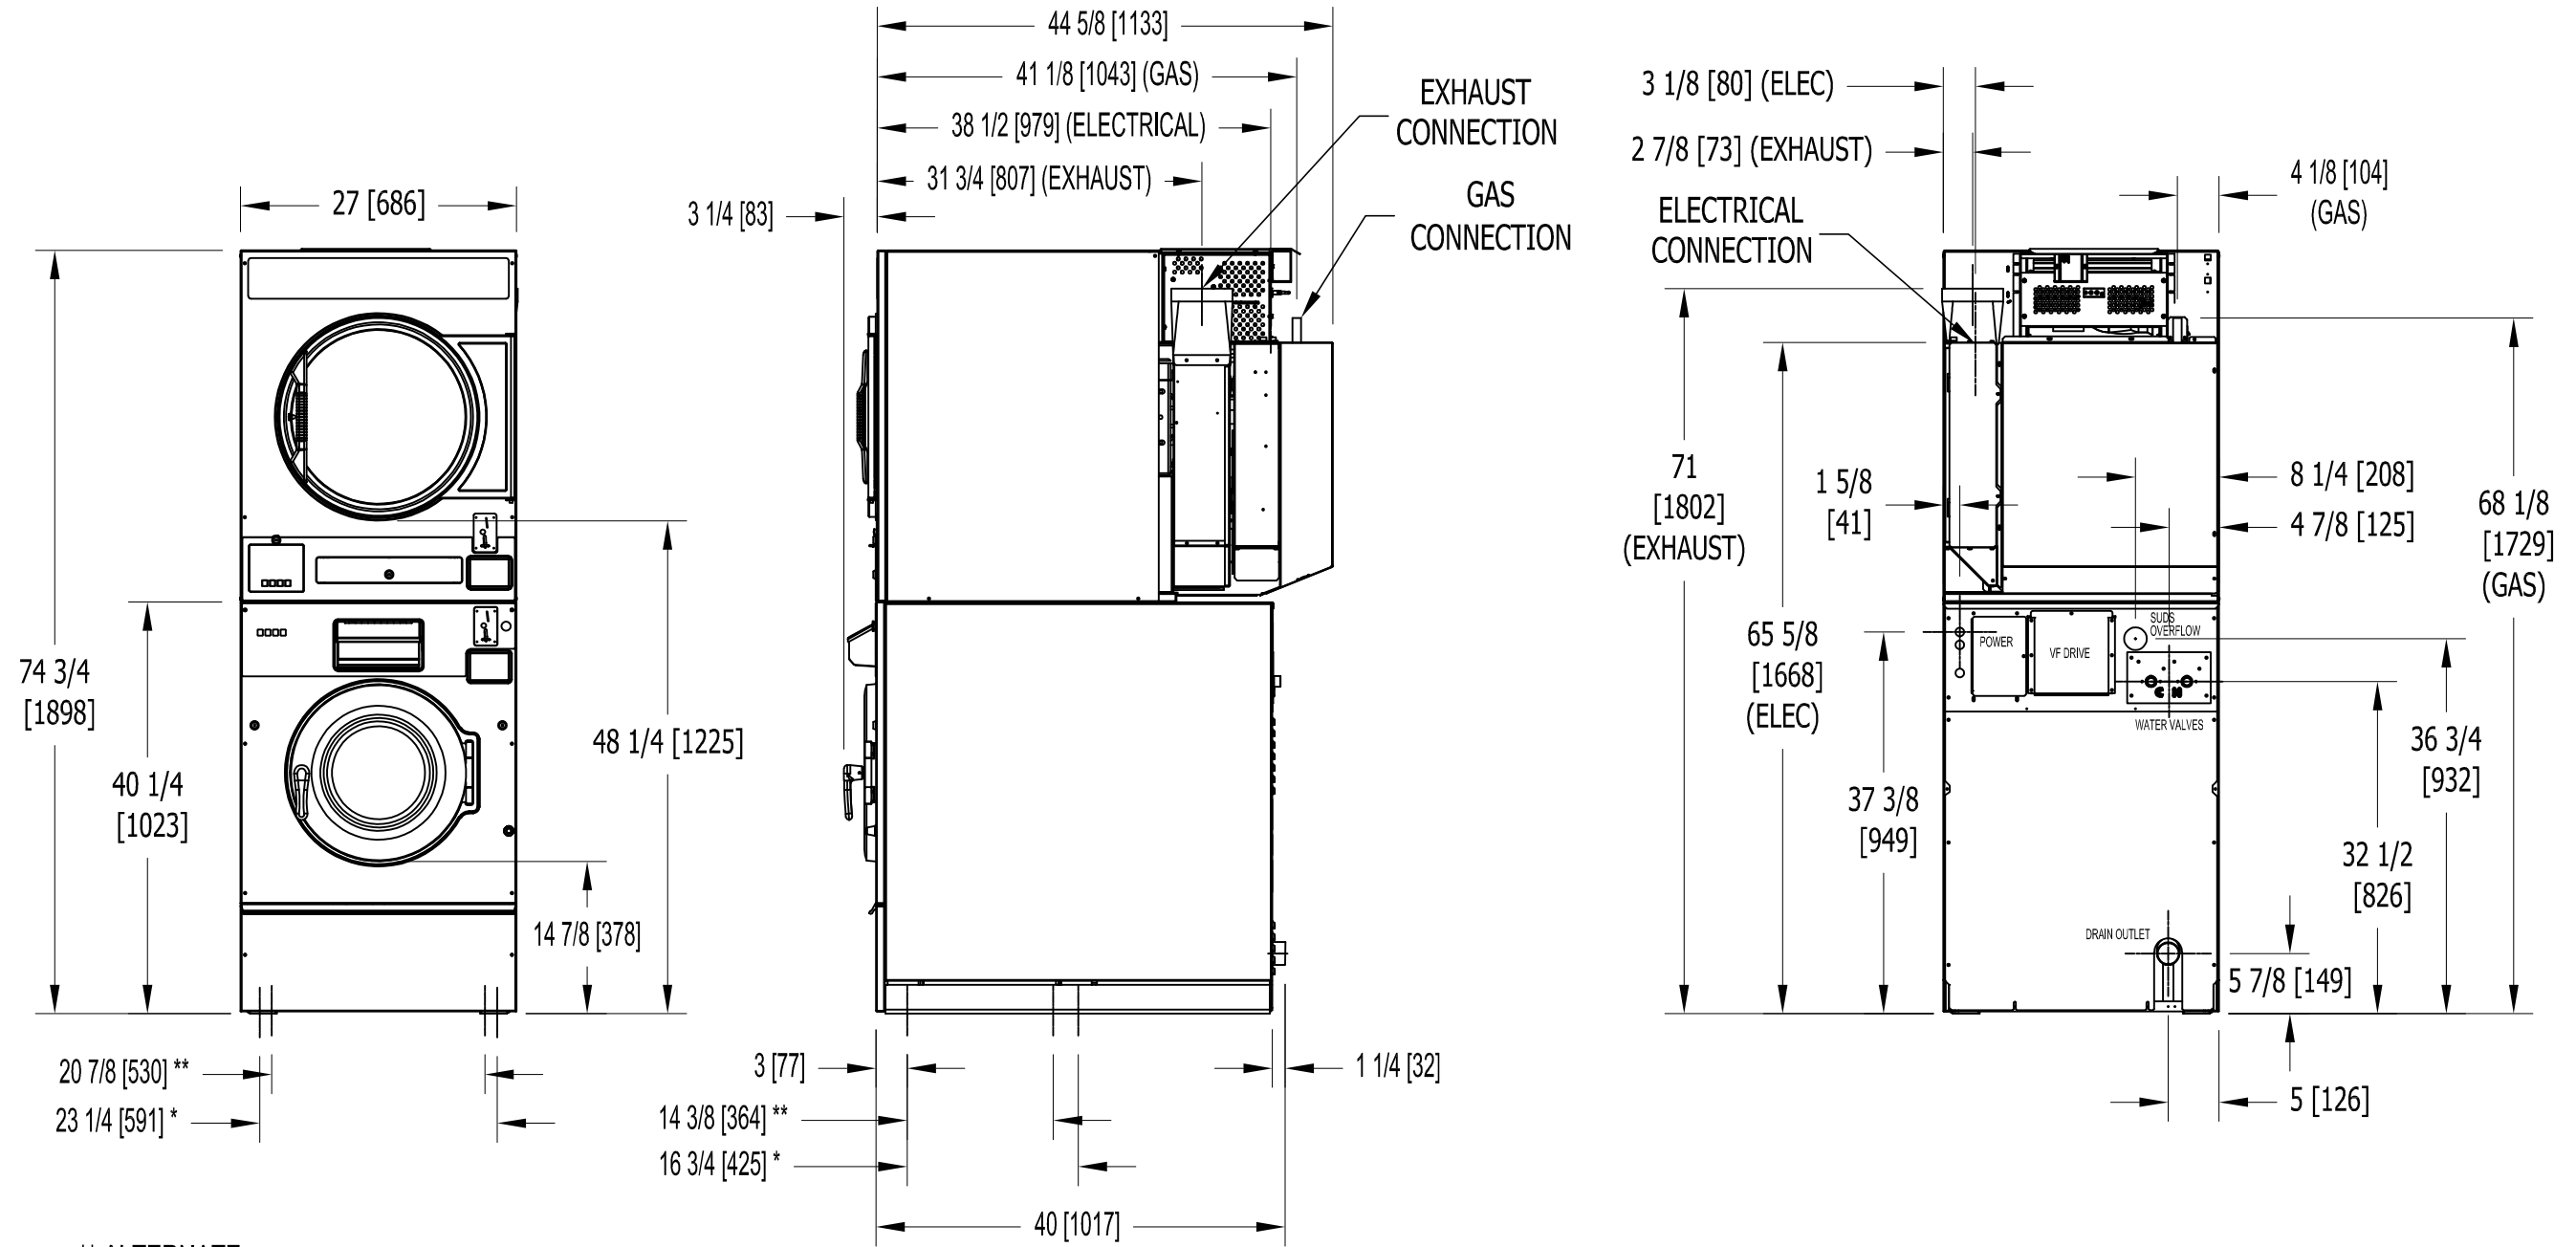

T-350 SWD COMMERCIAL STACK WASHER/DRYER MOUNTING DIMENSIONS

** ALTERNATE
* RECOMMENDED

FRONT VIEW

SIDE VIEW

REAR VIEW