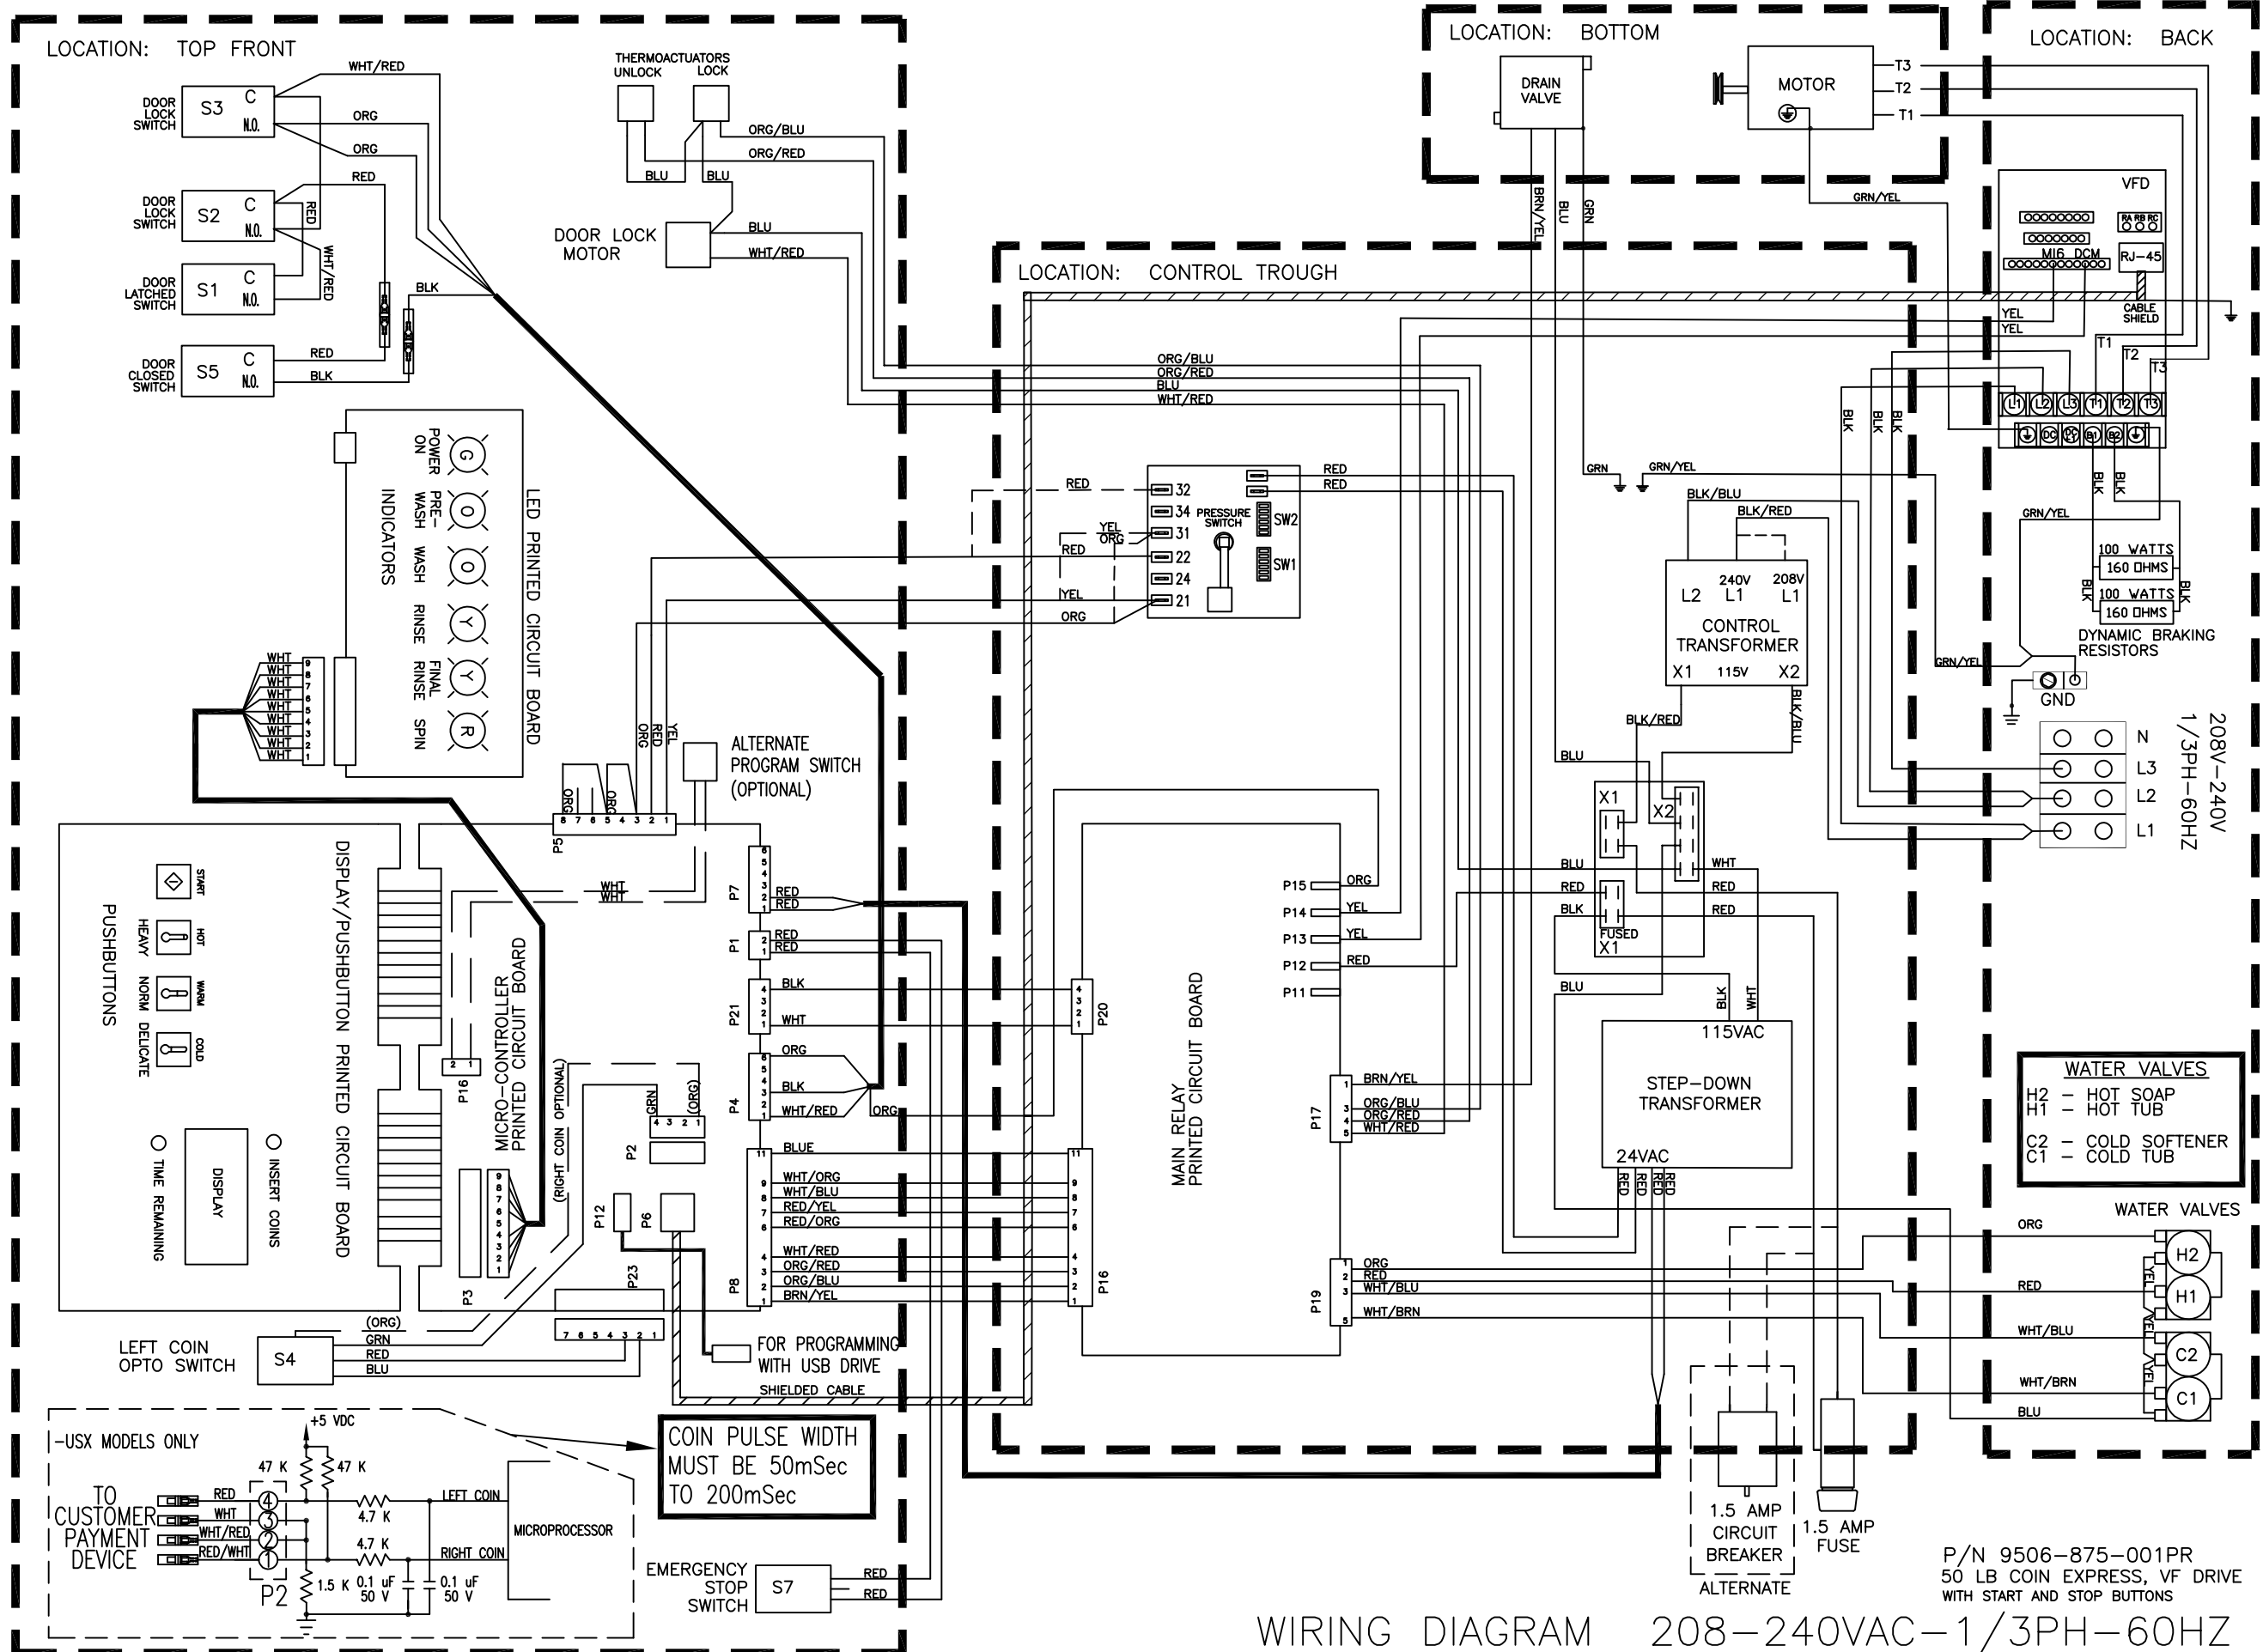

SCHEMATIC

208-240V-1/3PH-60HZ

WIRING DIAGRAM 208-240VAC-1/3PH-60HZ

P/N 9506-875-001PR
 50 LB COIN EXPRESS, VF DRIVE
 WITH START AND STOP BUTTONS