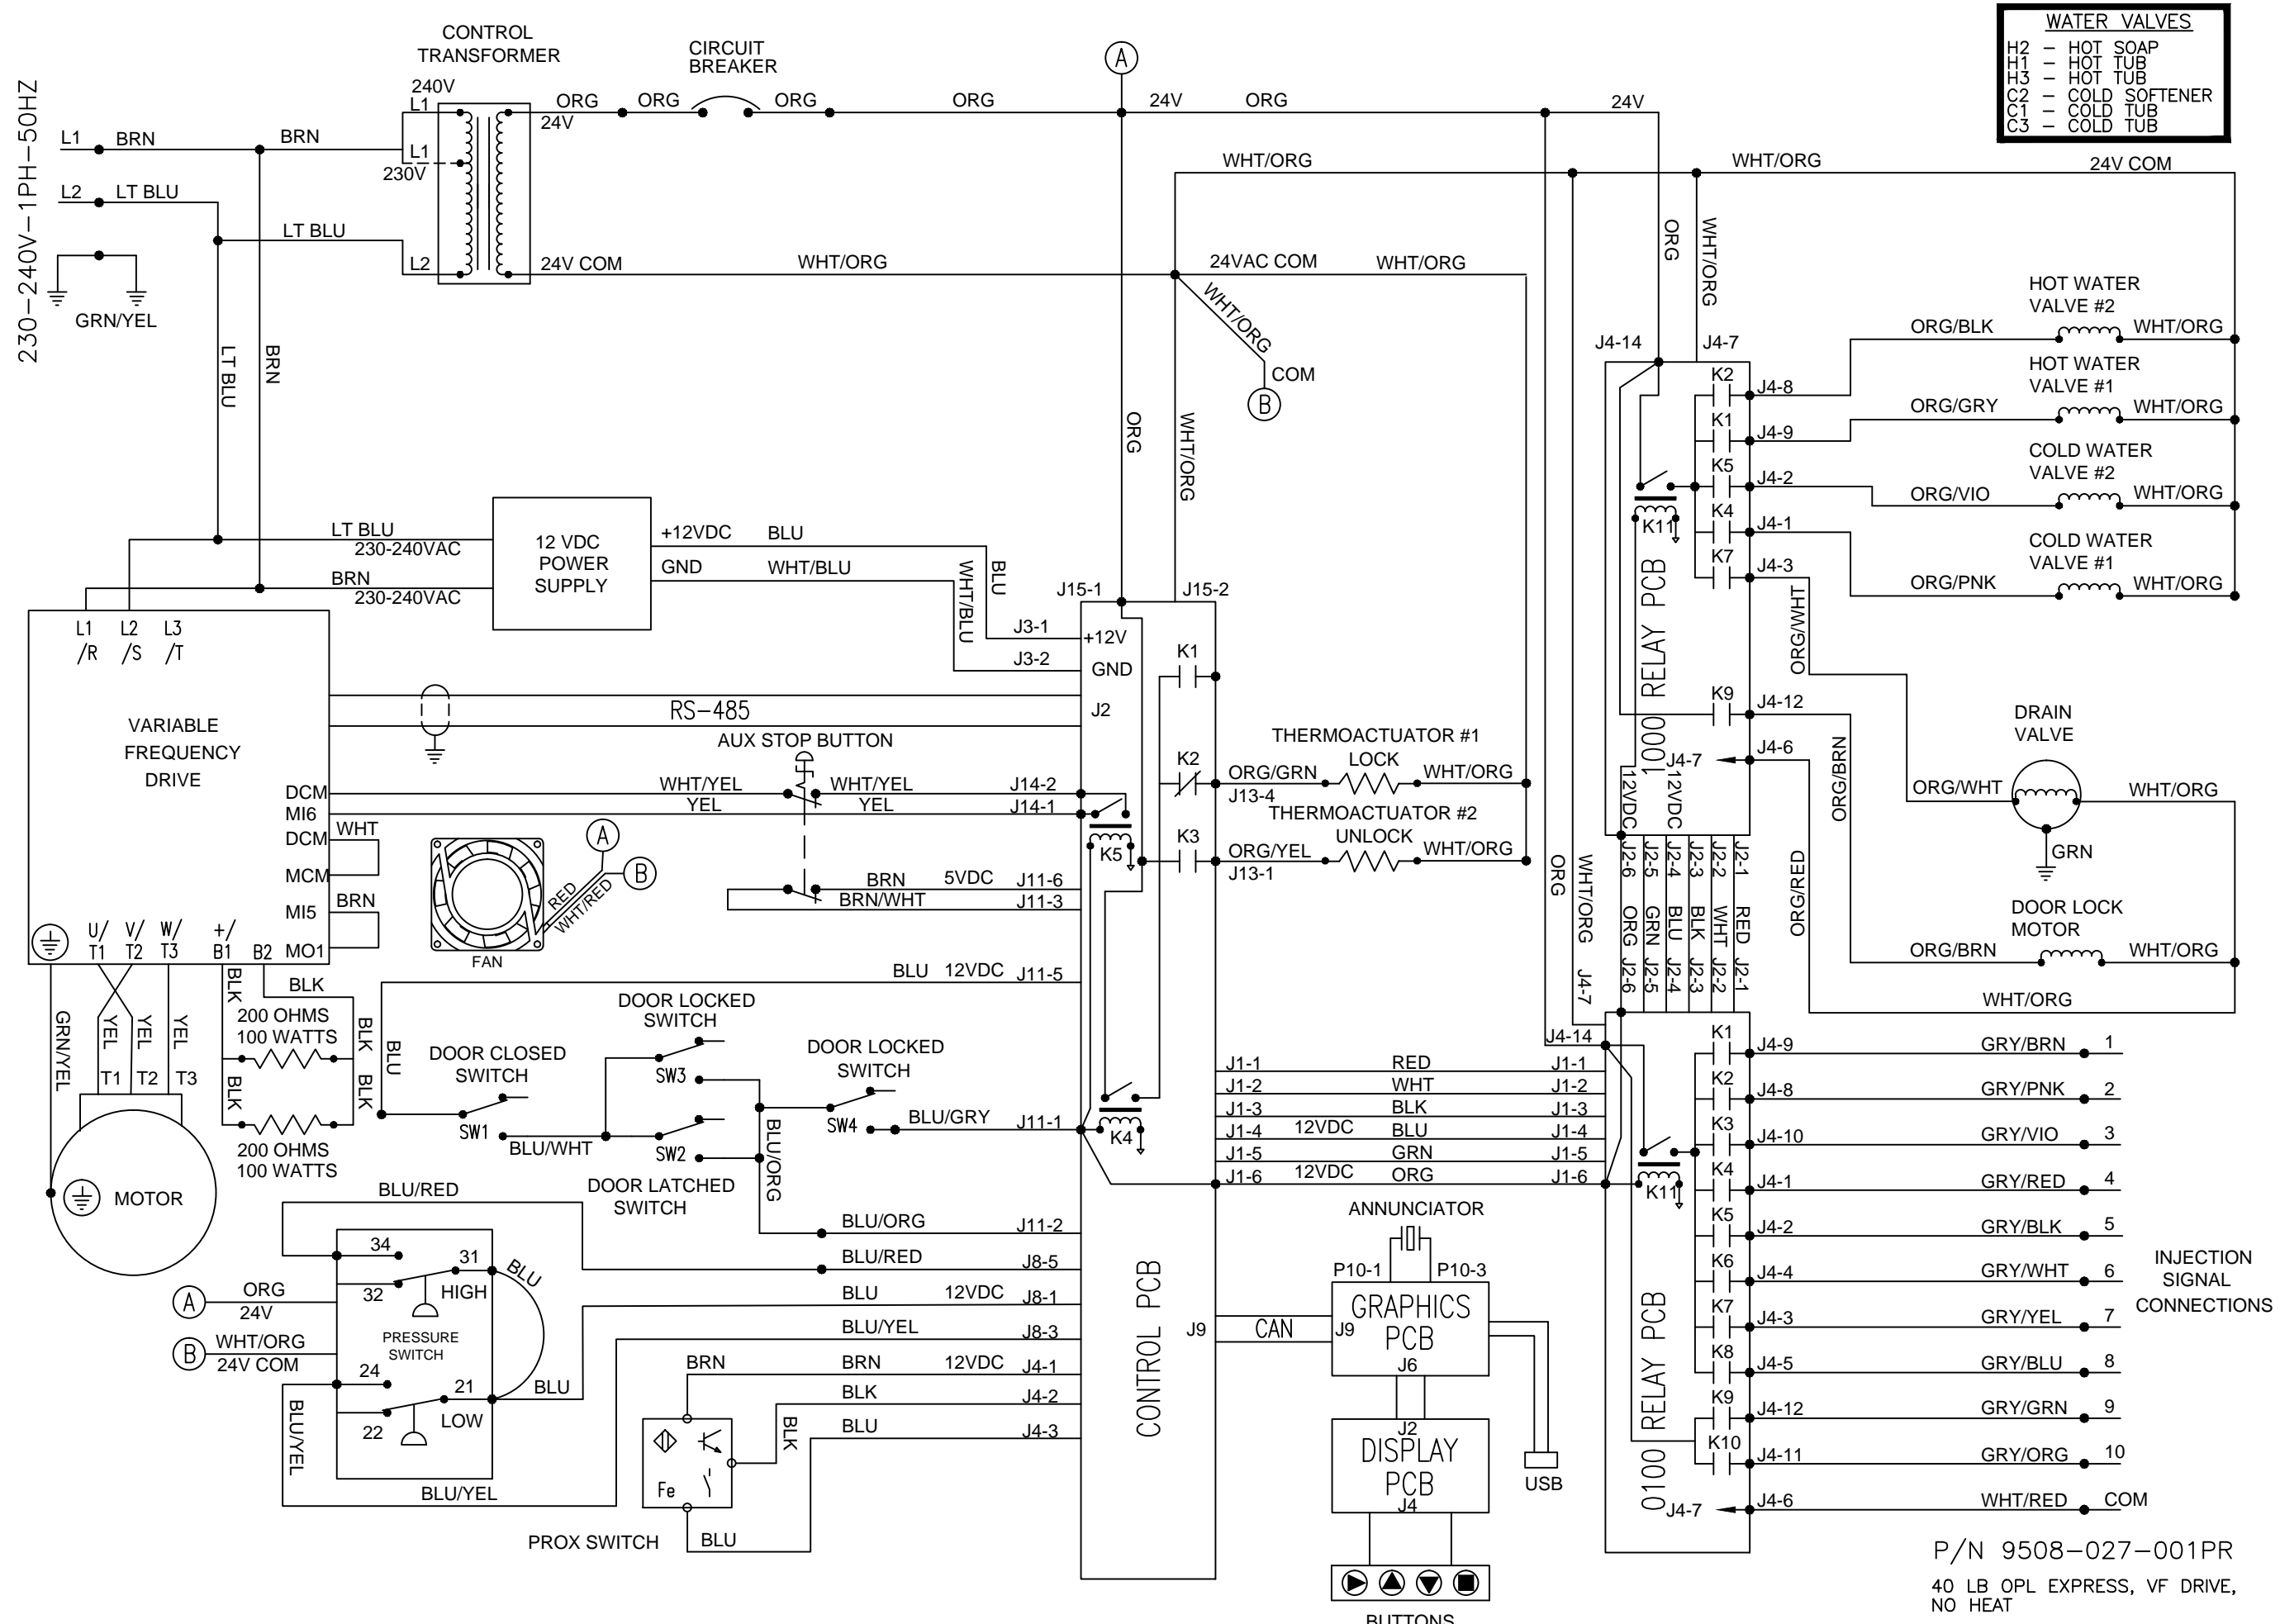

WIRING DIAGRAM 230 - 240V, 1PH, 50HZ

P/N 9507-027-001PR
 40 LB OPL EXPRESS, VF DRIVE
 NO HEAT
 WN0650XA-39_0_X-____-__X

WATER VALVES	
H2	- HOT SOAP
H1	- HOT TUB
H3	- HOT TUB
C2	- COLD SOFTENER
C1	- COLD TUB
C3	- COLD TUB

P/N 9508-027-001PR
 40 LB OPL EXPRESS, VF DRIVE,
 NO HEAT

SCHEMATIC

230-240V-1PH-50HZ