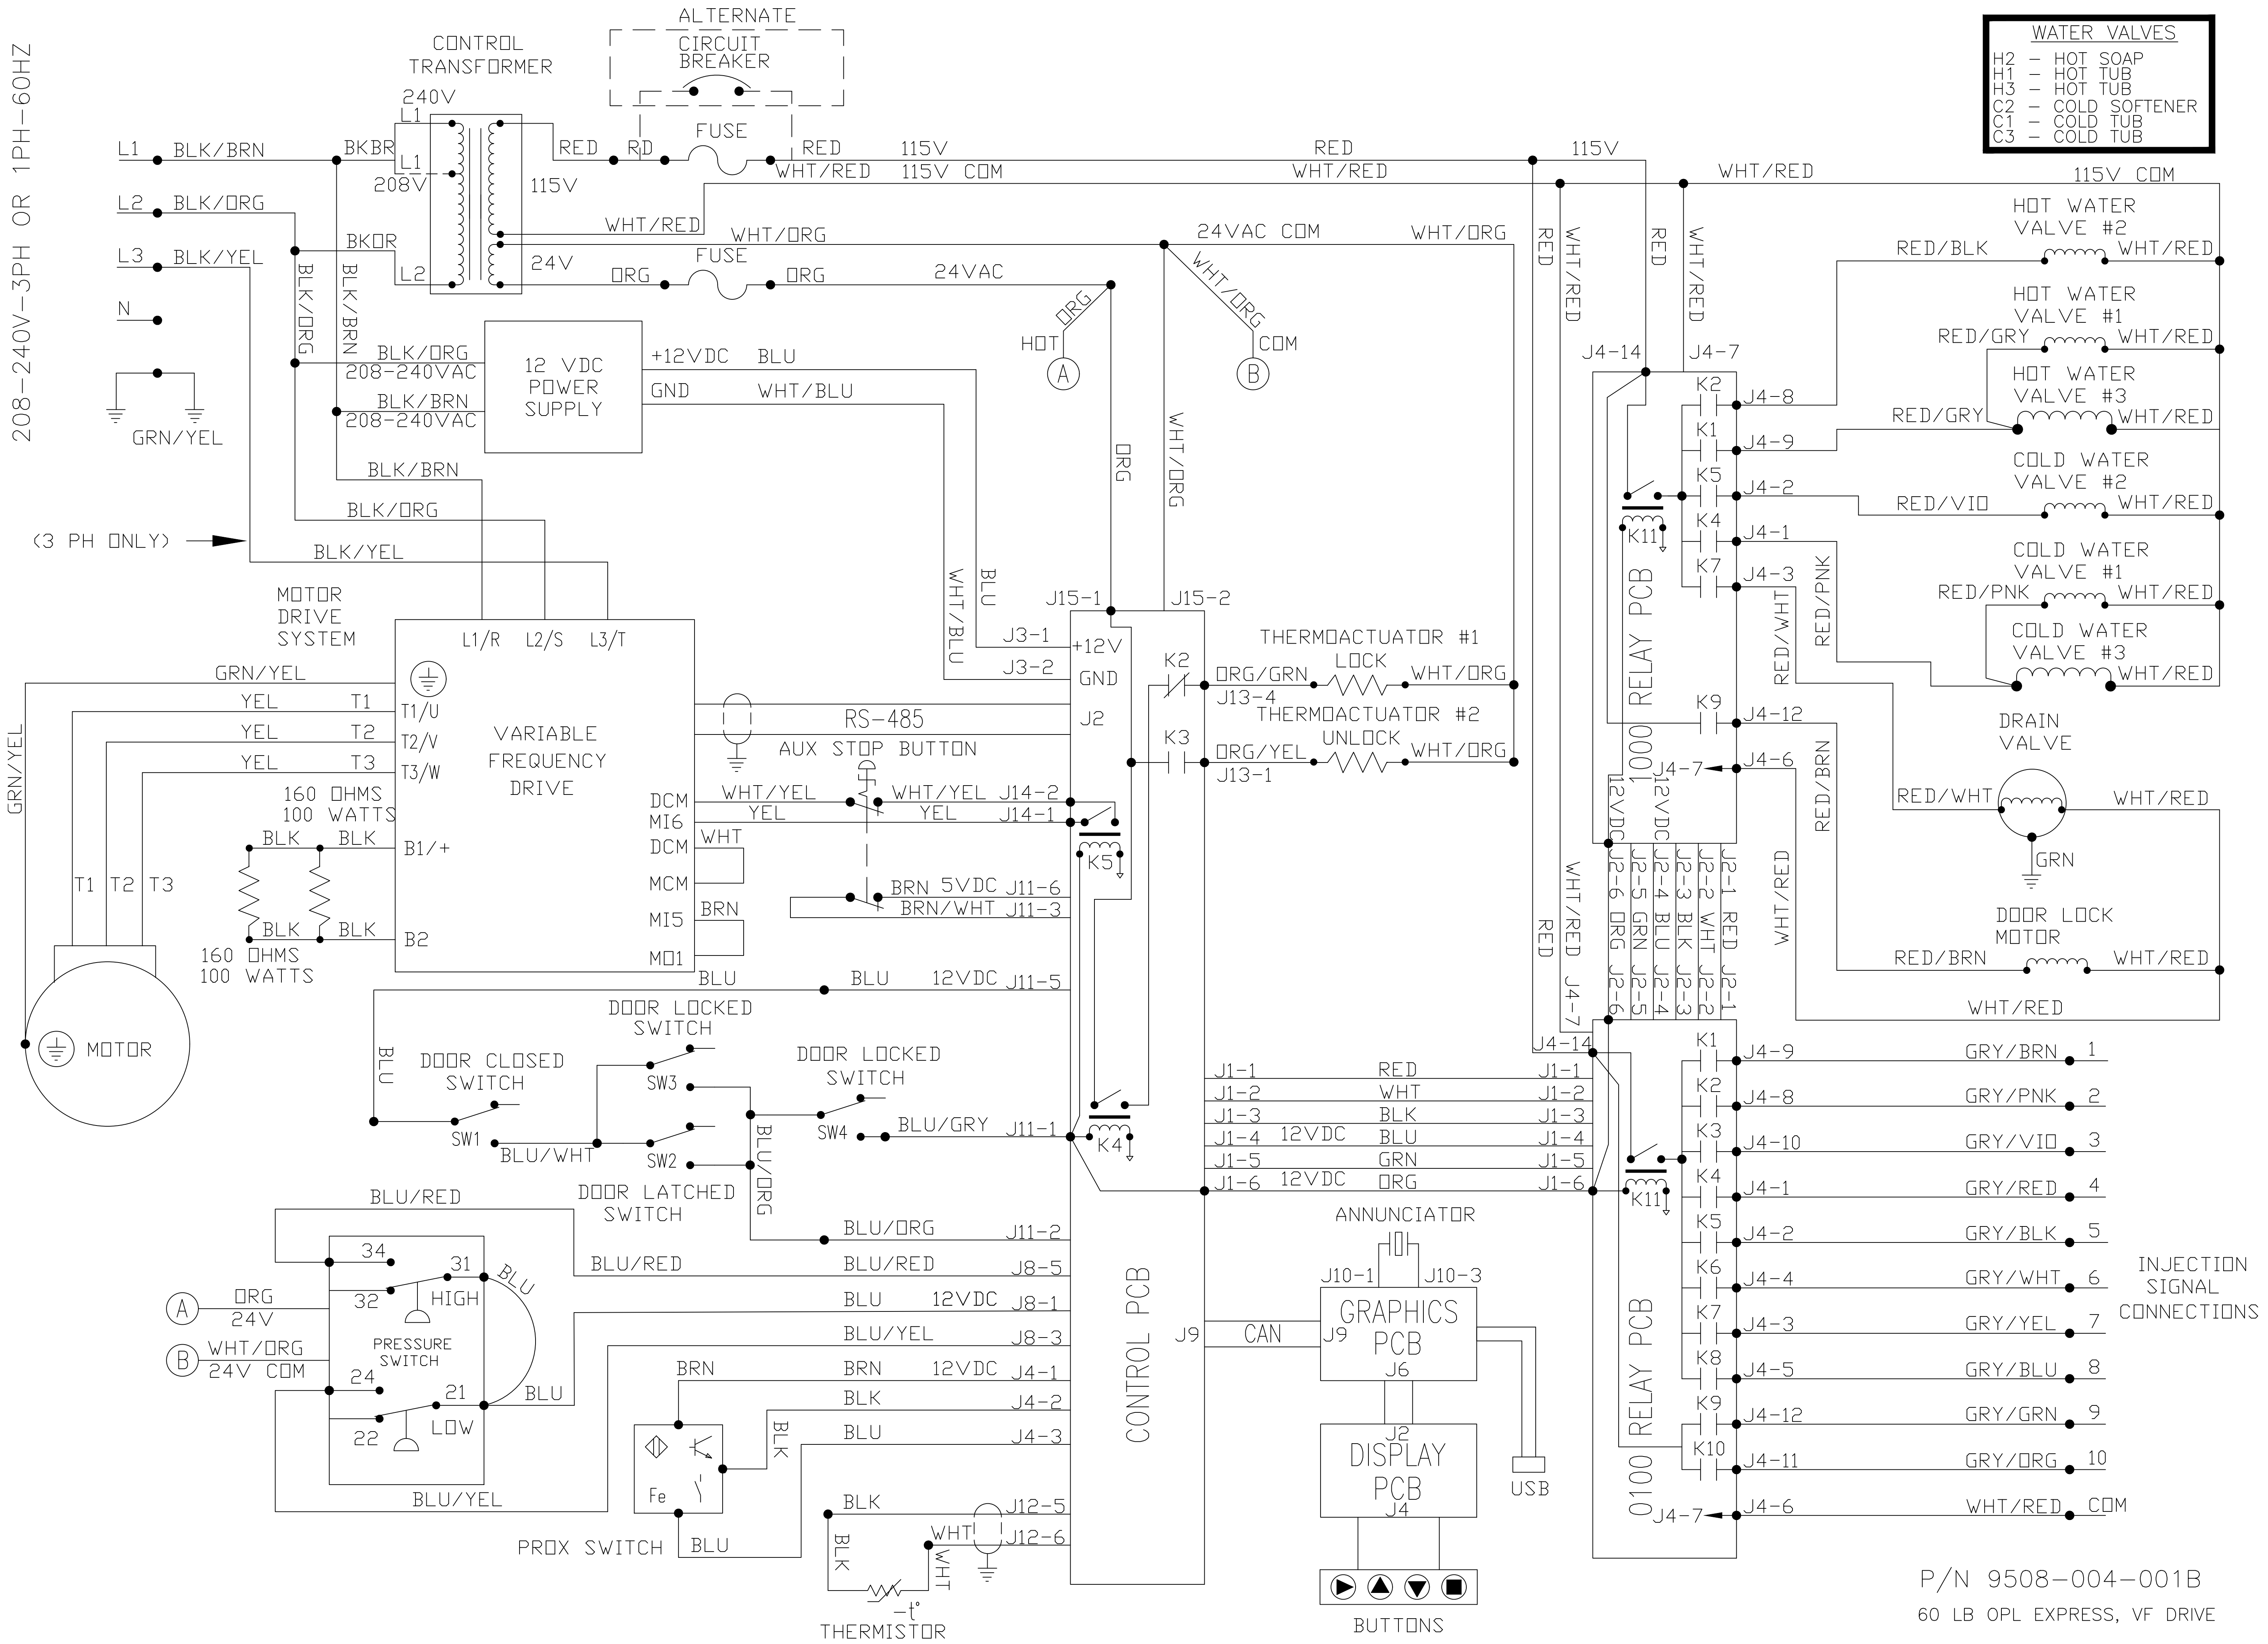

WIRING DIAGRAM 208 - 240V, 1/3PH, 60HZ

P/N 9507-004-001C
 60 LB OPL EXPRESS, VF DRIVE
 WN0950X_-12_0_X-_-_-_-_-X

208-240V-3PH OR 1PH-60HZ

WATER VALVES	
H2	- HOT SOAP
H1	- HOT TUB
H3	- HOT TUB
C2	- COLD SOFTENER
C1	- COLD TUB
C3	- COLD TUB

SCHEMATIC

208-240V-1/3PH-60HZ

P/N 9508-004-001B
60 LB OPL EXPRESS, VF DRIVE